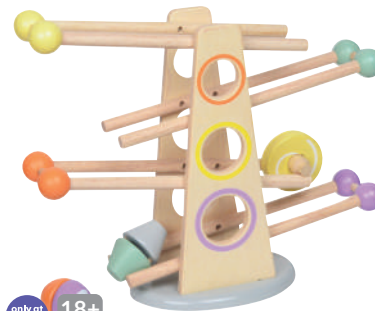

only at MTA 18+ mths

Roller Ramp Pastel

As they descend the Blue Ribbon Roller Ramp, the ball capsule and wheel make a clicking and clacking sound. Non-toxic pastel paint finish. Size: 14.5 x 40 x 33 cm.

BE00207

$79.95