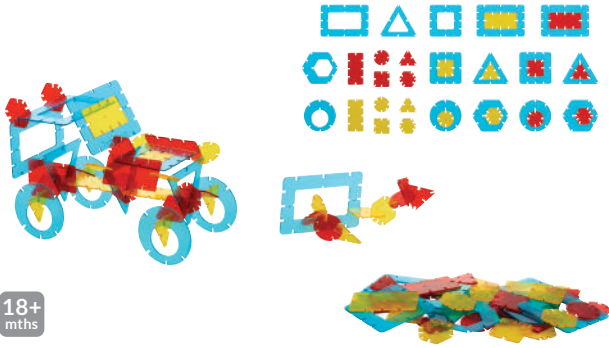

**FR484** 42 Pieces

**\$64.95**

18+ mths

**Silishapes Soft Bricks**

The Silishapes Soft Bricks perfectly sized bricks are made to fit in children's hand and can be stacked, placed and arranged into patterns or sorted. They interlock in a row or around a corner and provide young children with their first building brick set. They are made from see-through silicone which is soft and flexible to the touch and safe to handle by children.

**CT54515** 24 Pieces

**\$79.95**

18+ mths

**Interlocking Geo Shapes**

Interlocking Geo Shapes helps children strengthen their fine motor skills while introducing young minds to geometric shapes and helping early learners to explore their creativity and problem-solving skills by following the activity cards or creating their own designs.