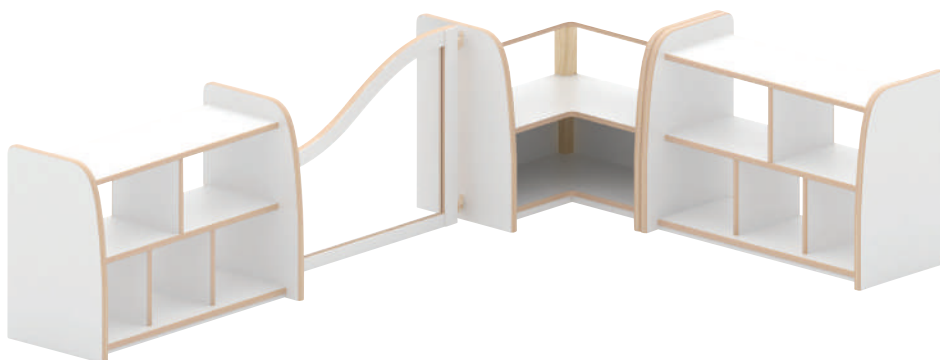

SafeSpace Corner Furniture Kit - Set of 4

A flexible kid of furniture for toddlers which feature sturdy plywood construction and curved corners for safety. Kit includes 2 x Open-Back Cabinets, 1 x Corner Cabinet, and 1 x Curved Divider.

SST3030WK

$1,102.90