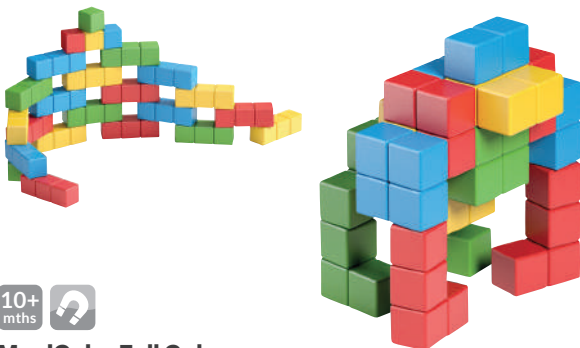

10+ mths

MagiCube Full Colour

Each Magicube is made up of multiple magnetic cubes that effortlessly stick together, allowing young children to easily build and create their own structures. From simple towers to more complex designs, the possibilities are endless.

MAG069 64 Pieces

$251.95