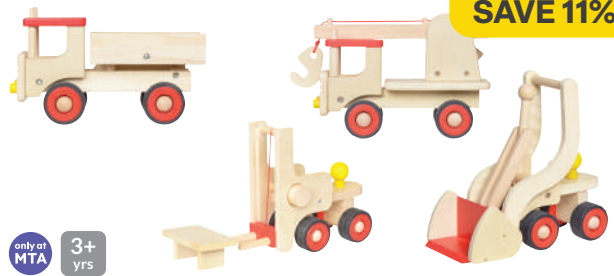

only at MTA 3+ yrs

Construction Trucks Natural

A set of 4 Blue Ribbon Construction Trucks in a natural wooden colour with red rubber wheels. Set includes Loader, Crane, Fork Lift and Dump truck. Crane size: 13.5(W) x 31(L) x 19.5(H) cm.

BE3903K	Set of 4	$249.95
BE39029	Dump Truck	$69.95
BE39030	Loader Truck	$69.95
BE39032	Fork Lift Truck	$69.95
BE39033	Crane Truck	$69.95