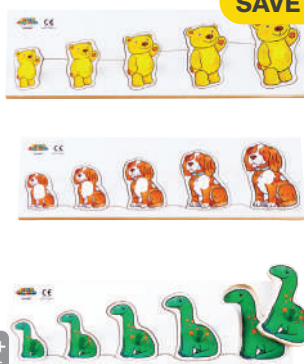

10+ mths

Sorting Board Puzzles

Set of 3 simple Sorting Board Peg Puzzles. Each puzzles has 5 pieces and measure 34(L) x 10.5(H) cm.

JJ72K Set of 3 **$64.95**

SAVE 14%