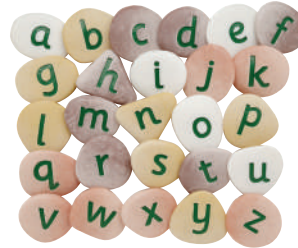

MND50163

\$44.95

3+ yrs

**Double-Sided Magnetic Tabletop Easel**

Inspire endless creativity with this double-sided tabletop easel, featuring a magnetic dry-erase board on one side, and a chalkboard on the other. Includes a dry-erase marker and eraser, five coloured chalk sticks, a paper roll, 36 letter and number magnets, and a tray.

MND2790

\$99.95

3+ yrs

**Alphabet Magnetic Tracing Board**

This Alphabet Tracing Board features letters to help children explore the motions of writing. It is also a great resource to help children develop and strengthen children's fine motor skills.

ANP182

\$89.95

2+ yrs

**Jumbo Alphabet Pebbles**

Children will enjoy collecting, sorting and building words with these giant pebbles. Perfectly sized for little hands to play with and ideal for introducing letters to young children. Includes 26 pebbles.