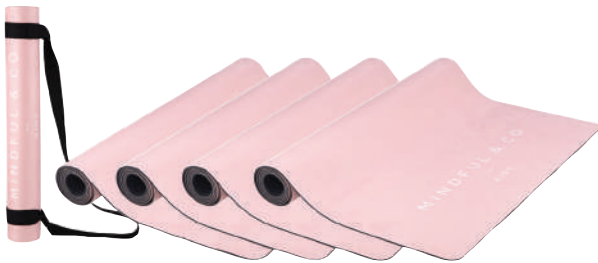

WY2005PK

\$543.90

SAVE 15%

3+ yrs

**Gross Motor Balance Skills Kit**

There is endless hours of exploratory play and physical fun packed into this Gross Motor Balance Skills Kit! Starting a love of physical play helps to ensure an engaged and active lifestyle. Gross Motor Balance Skills Kit includes one of each of the following: Rocky Hill, Rocking Balance Board, Rainbow Rover Stones, Teeter Popper and Tactile Walk Boards. Kit contents may vary.

WY2005P-K

\$899.95

SAVE 5%

3+ yrs 

**Sensory Yoga Mat - Rose -Set of 5**

Sensory Yoga Mat in the colour Rose is made with 100% recycled tree rubber and features a luxurious soft microfibre suede surface making it suitable and comfortable for little hands and feet to practice and play. Kit includes a set of 5 Sensory Yoga Mats in the colour Rose. Compact and ideal for storage.