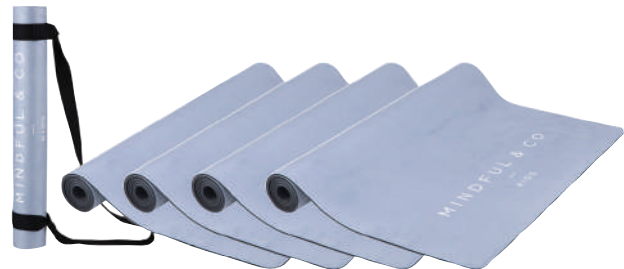

3+ yrs

Sensory Yoga Mat - Coal -Set of 5

Sensory Yoga Mat in the colour Coal is made with 100% recycled tree rubber and features a luxurious soft microfibre suede surface making it suitable and comfortable for little hands and feet to practice and play. Kit contains 5 Sensory Yoga Mats in the colour Coal. Odour free and machine washable.

MFC550-K

$425.95