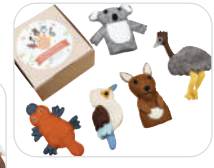

TATRPST1

\$39.95

SAVE 14%

**Wombat Stew Book & Finger Puppets**

Read and role play the story of the cheeky Dingo and the clever animals helping to make sure Wombat doesn't become stew.

SLT3621K Finger Puppets and Book **\$60.95**

**Australian Animal Finger Puppets**

These finger puppets are a fun and engaging way to stimulate a child's imagination and creativity. They are also a great way to promote hand-eye coordination and fine motor skills. Each hand made finger puppet set contains five Australian animals perfect for role playing and storytelling.