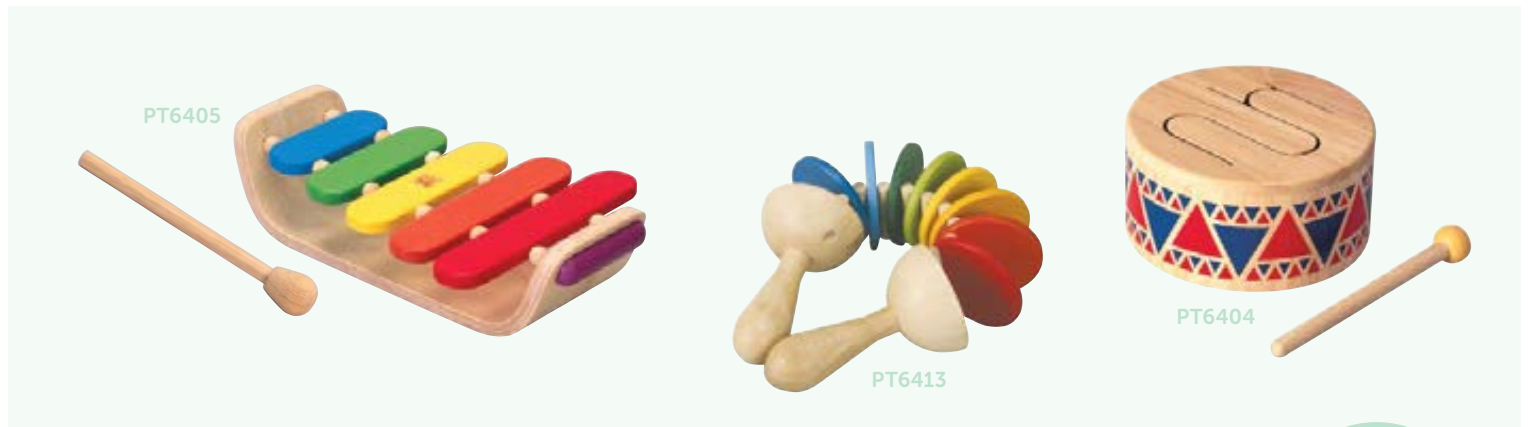

Halilit

Baby Xylophone

HLT3008

Each

\$36.95

An accurately tuned xylophone specifically designed for small children. The note bars are inaccessible to tiny fingers and the xylophone has a specially shaped safe mallet. Ages 12+ months

Halilit

Bendy Bells

HLT34724-1

Pack of 4

\$26.95

This bright, flexible strap of bells is safe and easy to wear on both wrist and ankle. Ages 2+ years

PT6405

PT6413

PT6404

Plan Toys – First Music Set

PT6413K

Set of 3

\$79.95

Kit includes Clatter (PT6413), Solid Drum (PT6404), and Oval Xylophone (PT6405). Contents may vary. All items sold separately. Ages 2+ years

~~\$103.85~~
\$79.95
SAVE \$23.90