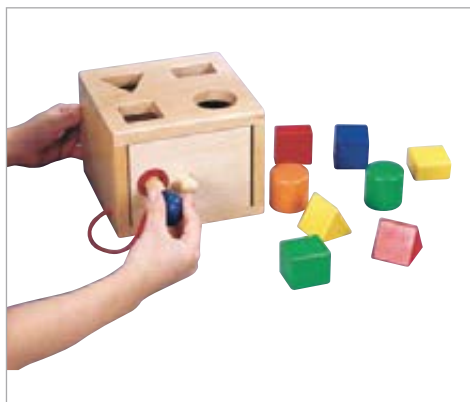

Large double-sided playboards

My First Wooden Lotto

DL5543

Each

\$79.95

This beautiful wooden lotto game is a traditional favourite design for the very young or children with special educational needs. Contains 3 double-sided extra-large play boards (24cm sq.) with 12 double-sided corresponding cards (12cm sq.). Stores neatly in storage box, which is included. Ages 12+ months

Sort-n-Lock

GD621 \$45.95

Teach young children about the different geometrical shapes with this lovely Sort-n-Lock cube. Comes with a key and 5 shapes. The wooden cube measures 14(L) x 13(W) x 10.7(H)cm. Multiples shown. Ages 2+ years