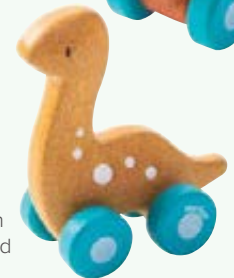

Dinosaur Cars Set

PT1028 Set of 4 $36.95

Roar! These free-wheeling dino cars will be a friendly addition to active pretend play. Made from sustainable PlanWood with solid wooden wheels. Set of 4 includes Diplo, Trio, Stego and Rex. Tallest dino is 11cm. Ages 12+ months