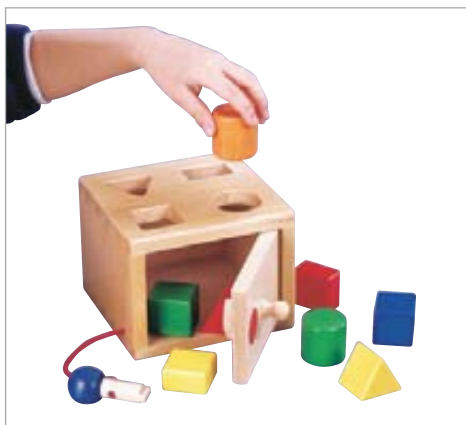

Large double-sided playboards

My First Wooden Lotto

DL5543

Each

\$79.95

This beautiful wooden lotto game is a traditional favourite design for the very young or children with special educational needs. Contains 3 double-sided extra-large play boards (24cm sq.) with 12 double-sided corresponding cards (12cm sq.). Stores neatly in storage box, which is included. Ages 12+ months

Sort-n-Lock

GD621 \$45.95

Teach young children about the different geometrical shapes with this lovely Sort-n-Lock cube. Comes with a key and 5 shapes. The wooden cube measures 14(L) x 13(W) x 10.7(H)cm. Multiples shown. Ages 2+ years