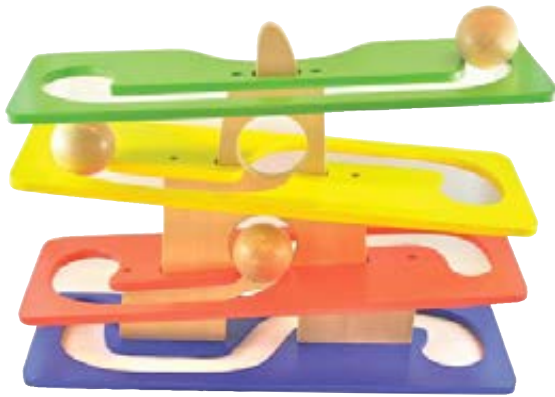

new

Mountain Roller
BBR016 $44.95