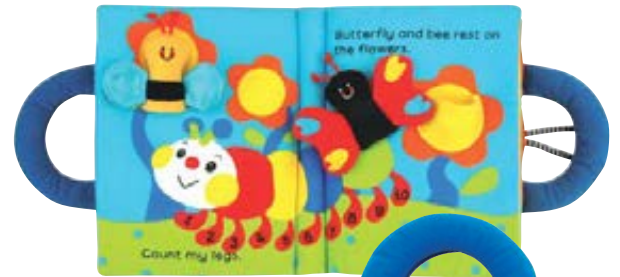

Baby Board Book Set A

CPBB70 Set of 6 \$85.95

This award winning series of 6 books has been specially designed for babies. They are a great introduction to books, and use well known nursery songs and interactive text. Each book has 12 pages and is 21cm square. Ages 3+ months

new

K's Kids – Baby's First Book

PK10643 \$16.95

Baby's First Book includes a squeaker, a crinkle, a mirror and comes attached to a rattle. Measures 12.5(W) x 14(H)cm. Age: birth+

new

My First Activity Book

PK50255 \$39.95

This soft book features 12 pages with challenging activities. Toddlers can learn how to button a jacket, zip a purse, buckle a seat belt, count the legs of the big caterpillar, tie a shoelace, match snap buttons and more. It measures 21cm x 17cm. Age: 10+ months