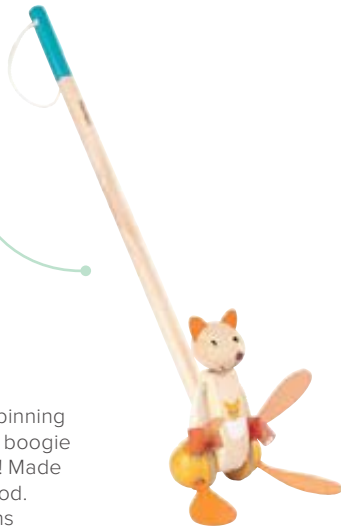

Starting from the idea of loving our planet, then putting our thoughts into actions, PlanToys is the first toy company in the world to manufacture wooden toys from preservative-free rubberwood and one of the leading toy companies to create new material and process to minimise waste up to zero. PlanToys select only eco-friendly materials for their products and use only recycled and recyclable materials, soy ink and non-toxic water-based ink for packaging and printing. PlanToys produce exceptional quality wooden toys that give children a fun opportunity to play, learn and share together. PlanWood™ is another high quality, safe and sustainable material in our toy-making process. This material will be used in harmony with our solid rubberwood.

Hop, hop