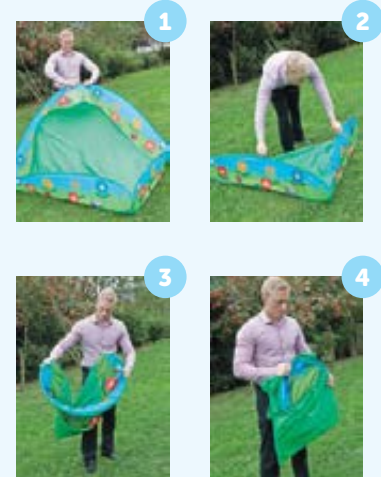

How to fold and store

Shade & Shelter Pod

TTS6239 Each $199.95

A lovely place for babies and toddlers to rest and play. The cosy canopy provides shade and shelter for outdoor play time. Featuring a UV protective material that simply wipes clean. The pod pops up in seconds, simply attach the canopy in the desired position. Includes a soft texture, removable floor mat. Fold away easily into its own bag. Size: 144cm diameter. Suitable for all ages.