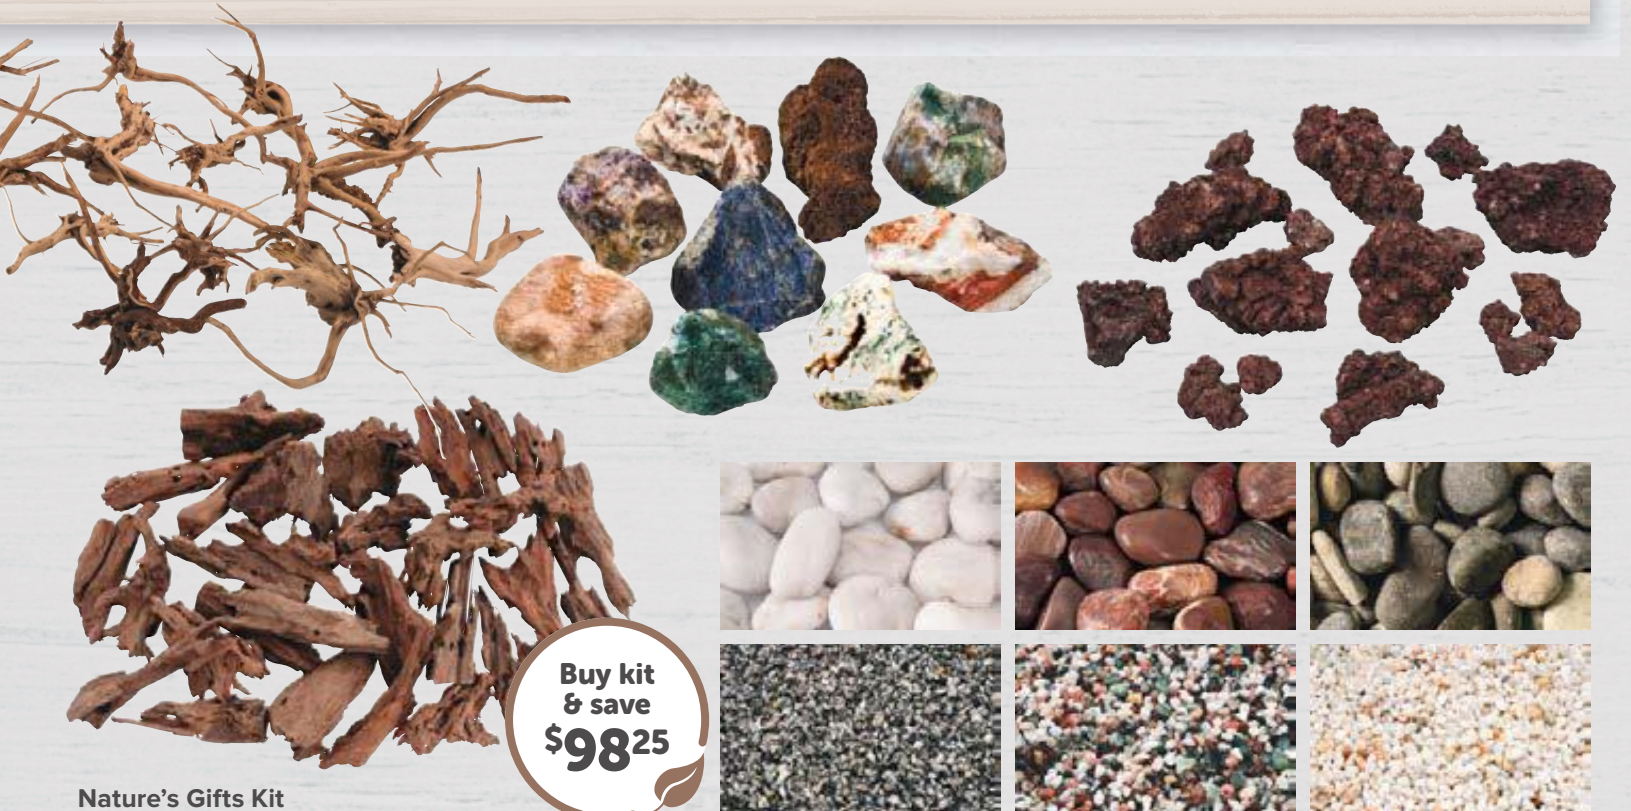

All Nature's Gifts products are sourced from licensed suppliers. No live wood is ever sourced. All sand, stone and rock products are 100% pure, made from ground natural stone. These products are not toys and should be handled by children only under adult supervision. As all products are natural, colour, shape and size may vary. To be used with supervision.

Buy kit & save $9825

Nature's Gifts Kit

PNP002K Kit $399.95

Kit includes Driftwood (PNP004), Gem Rocks (PNP009), Azalea Vine (PNP104), Red Lava (PNP101), and 1 litre jars of White Pebbles (PNP054), Red Pebbles (PNP055), Black Pebbles (PNP057), Granite Stones (PNP035), Marble Stones (PNP036), Quartz Stones (PNP037), Black Sand (PNP040), White Sand (PNP041) and Yellow Sand (PNP042). Contents may vary.