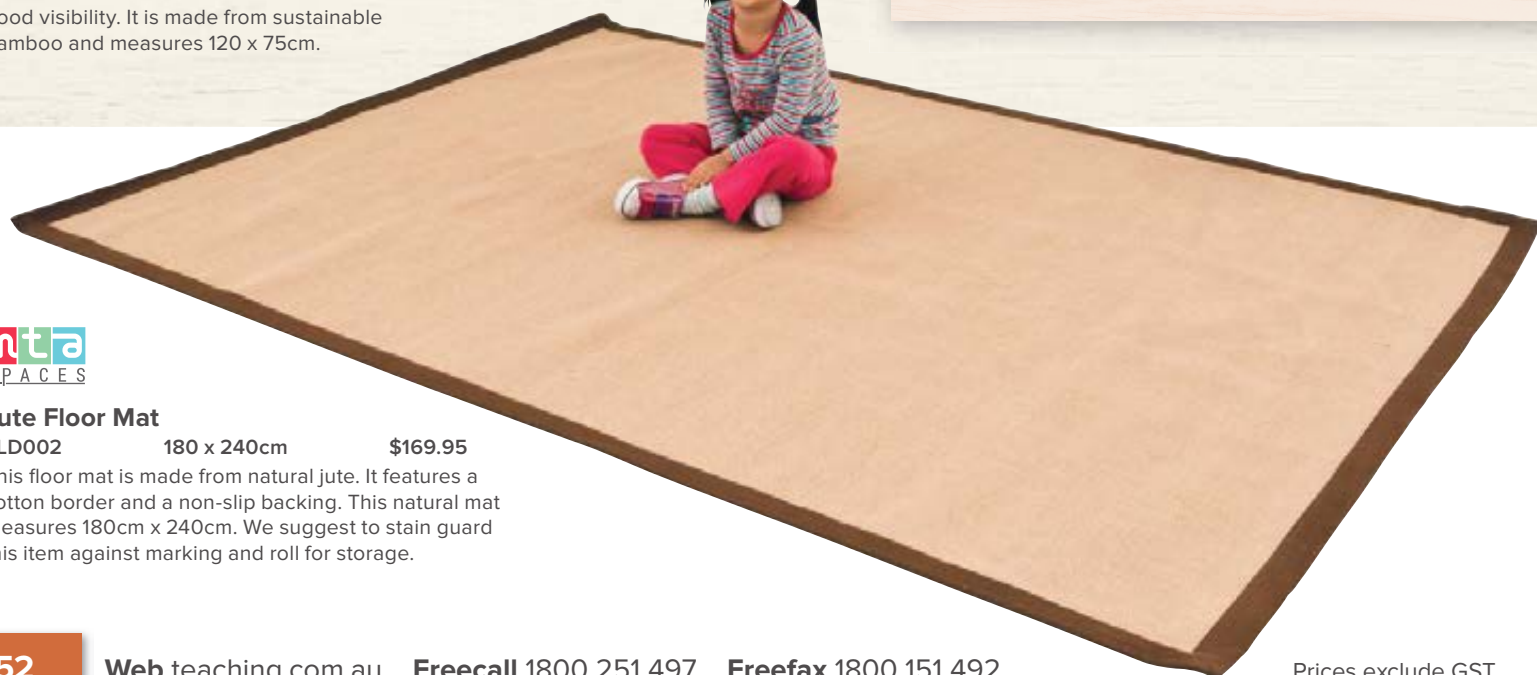

Natural Woven Seat

SHT13011 \$44.95

The sturdy, woven seat measures 48cm wide x 15cm high. This woven seat features an internal, metal frame and is made from woven seagrass.

Jute Floor Mat

FLD002	180 x 240cm	\$169.95
--------	-------------	----------