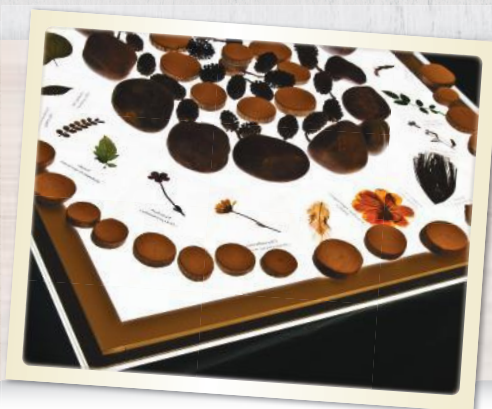

Mini Pine Cones

TH0035 190g \$10.95
Approximately 2-4cm

Thick Twigs

TH0045 360g \$10.95
Approximately 4-5cm long

Natural Resources Kit

TH0010K Set of 6 \$54.95

Kit includes Bud Cones (TH0010), Twig Chips (TH0015), Oval Branch Cuts (TH0025), Circle Branch Cuts (TH0030), Mini Pine Cones (TH0035) and Thick Twigs (TH0045). Items sold separately. Contents may vary. Each item is supplied in a calico drawstring bag. These resources are the by-product from the harvesting process. Taken from plantation grown timber, these natural resources are ethically sourced. Use with supervision.