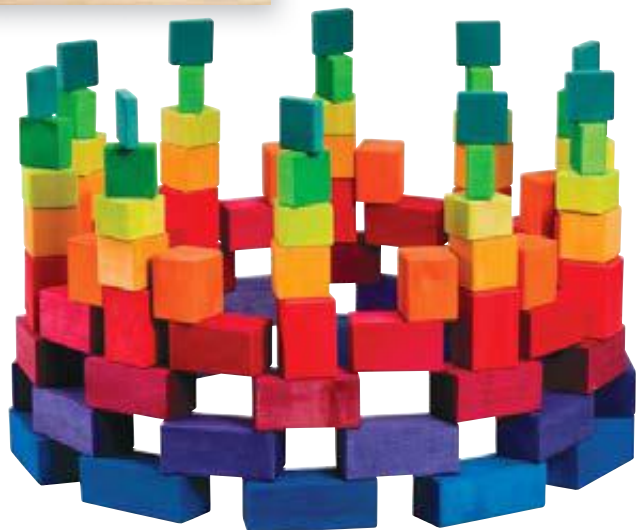

2+ yrs

Barkless Wooden Log Blocks

TH0135 27 pieces \$60.95

These wooden log blocks are excellent for open-ended construction. Set includes 27 sanded, wooden pieces in a calico bag. Size and shape of blocks will vary. Ages 3+ years.

Click Block Set

BJT0403 100 pieces \$169.95

BJT0404 100 pieces \$169.95

BJT4000 200 pieces \$299.95

These wooden blocks click together for building fun. Kit includes a 100 x bright and 100 x natural coloured blocks. Contents may vary. Ages 12+ months.

12+ mths

Buy kit & save \$39.95

Free Freight

Just add \$200 of Art & Craft, Stationery or Health & Hygiene to your order

Large Stepped Blocks

GM42300 100 pieces \$224.95

These stepped counting blocks come in the basic form of 2 x 2cm and 4 x 4cm. Let children create different structures by experimenting with size and colour difference. The blocks increase in size from 1 to 10cm. Ages 4+ years.