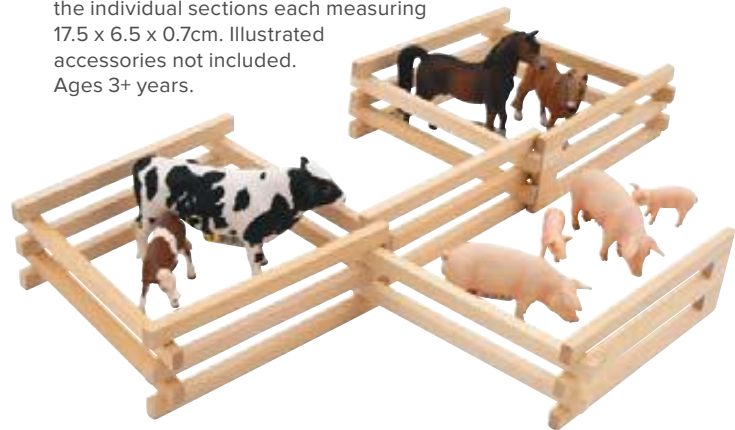

Wooden Tree Set

FR416 Set of 3 \$96.95

These wooden trees include a Gum tree, a Pine tree and an Oak tree. The largest tree measures 25.5cm x 30cm high. Excellent for dramatic play and mini worlds. Ages 2+ years.

Omni People in Acacia Wood

OMN971 Set of 12 \$39.95

This set of 12 wooden people are made from Acacia wood and feature an oil finish. The design features no facial features, allowing the people to be an open-ended resource. Largest figure measures 9.5cm high and all supplied in a cotton bag. Ages 3+ years.

Wooden Farm Fence

LB0021 170cm \$15.95

This wooden fence is the perfect addition to creative play. The total length of the fence is 170cm, with the individual sections each measuring 17.5 x 6.5 x 0.7cm. Illustrated accessories not included. Ages 3+ years.