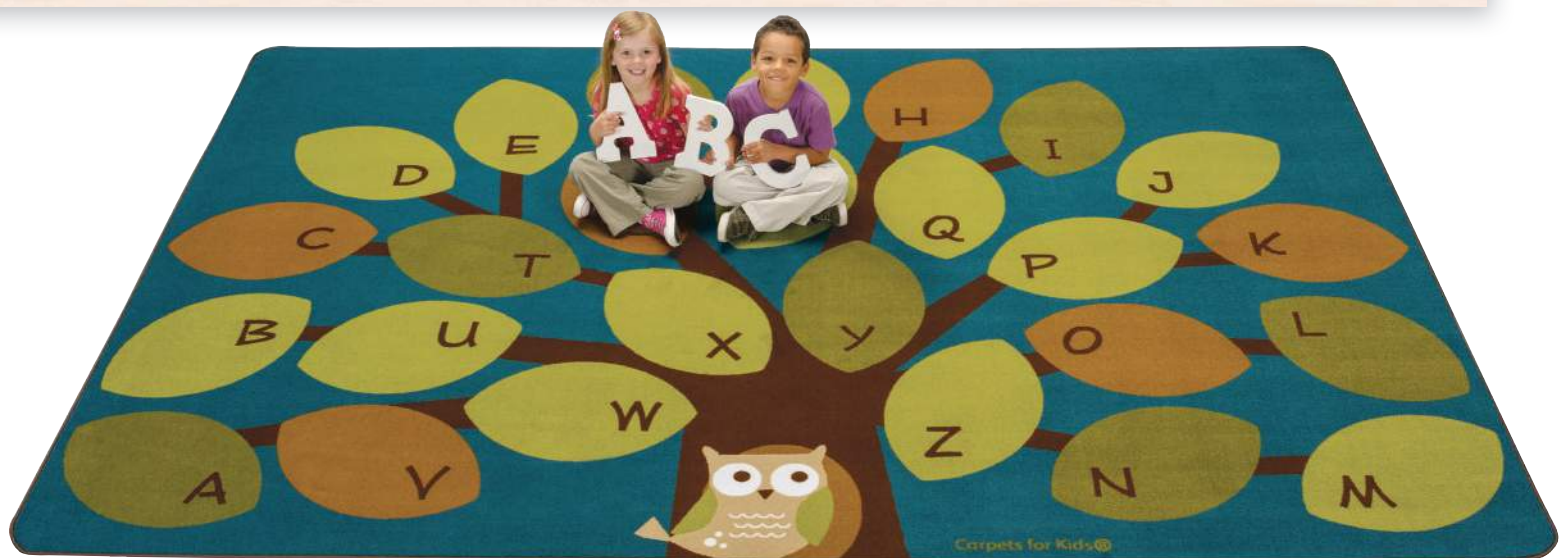

Free Freight Just add \$200 of Art & Craft, Stationery or Health & Hygiene to your order

new

Alphabet Circle Time Carpet

CFK1070 2.56 x 3.6m \$899.95

A beautiful, natural tones carpet for the classroom. This oval carpet includes the alphabet and is excellent for group work and story time. Made from a soft and durable, high loop pile carpet with a non-slip backing.

Calming Circles Giant Carpet

CFK7728 2.4 x 3.6m \$799.95

This patterned rug features the Nature's Colours Collection in a calming design that will provide a comforting feeling to any room. Complete with an Alphabet border. Carpet has a skid-resistant backing and deep nylon pile. Measures 360(L) x 240(W)cm.