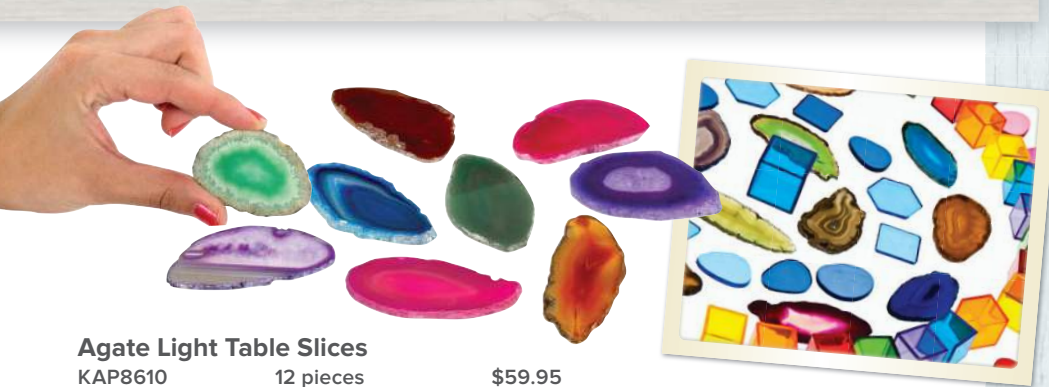

Agate Light Table Slices

KAP8610 12 pieces $59.95