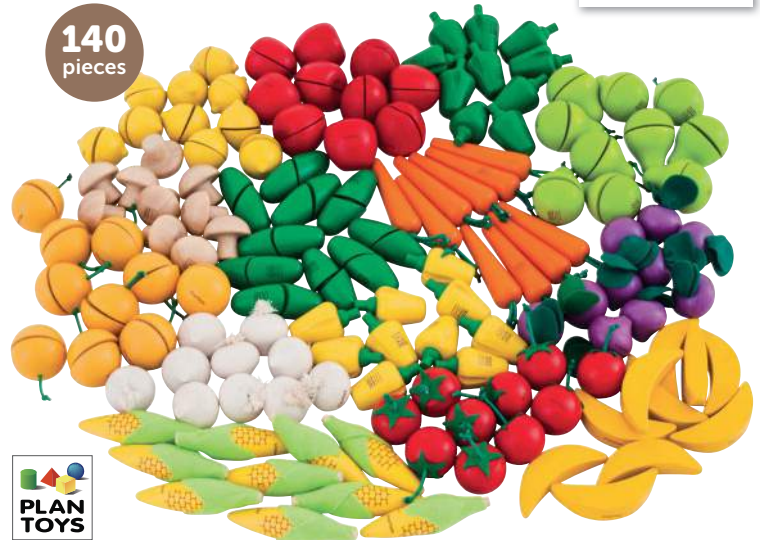

Felt Food Set

PAP400

35 pieces

\$119.95

Explore healthy eating with the massive food set. Each piece is handmade, and made from 100% natural woollen felt. Set includes potatoes, pumpkin, corn cob, lettuce, apples, oranges, eggplant, dutch carrot, tomato, capsicum, mushroom, asparagus, zucchini, beans and peas. As items are handmade, colours and details may vary. Contents may vary. Ages 3+ years.