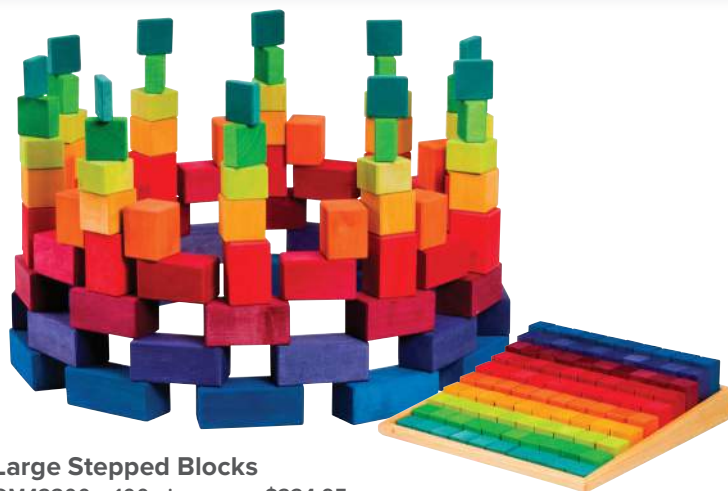

12+ mths

Made from sustainable rubberwood

Tree Blocks

MW36R 36 pieces \$119.95

Excellent resource for hand-eye co-ordination, logical development and counting. Perfect for construction, natural play or role play. Includes 36 pieces in a drawstring bag. Ages 3+ years.

exclusive

Large Stepped Blocks

GM42300 100 pieces \$224.95

These stepped counting blocks come in the basic form of 2 x 2cm and 4 x 4cm. Let children create different structures by experimenting with size and colour difference. The blocks increase in size from 1 to 10cm. Ages 4+ years.