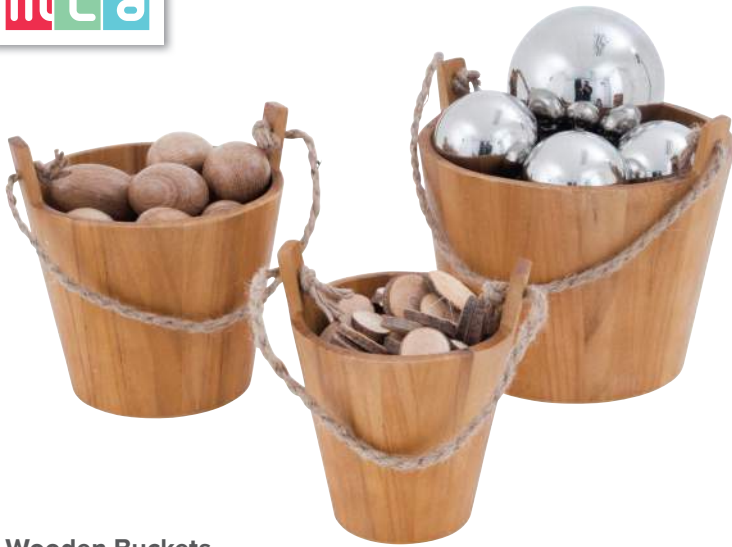

BW08

BW09

Round Recycled Floor Mats – 180cm Diameter

BW08	Clown Fish	\$69.95
BW09	Welcome to Country	\$69.95

Wooden Buckets

CXS8435

Set of 3

\$23.95