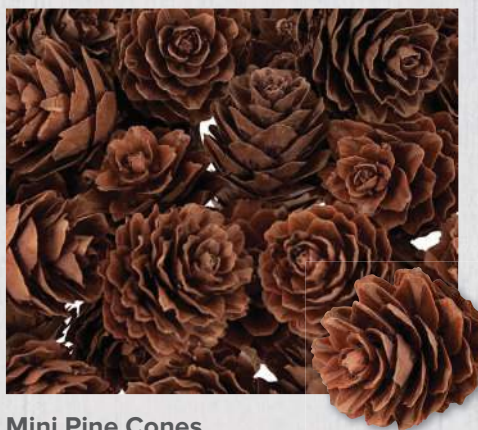

Bud Cones
TH0010 220g \$10.95
Approximately 2.5-3.5cm

Twig Chips
TH0015 250g \$10.95
Approximately 1.5-3cm

Branch Cuts Ovals
TH0025 330g \$10.95
Approximately 2.5-5cm

Branch Cuts Circles
TH0030 330g \$10.95
Approximately 2.5-5cm