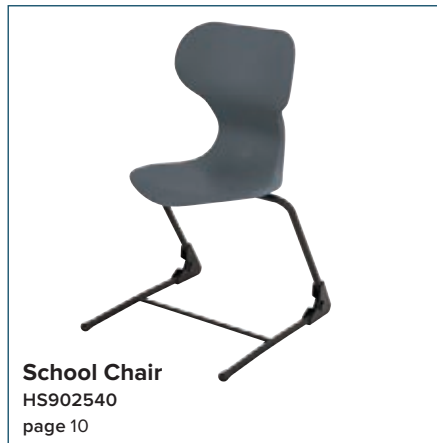

Collaboration & Discussion