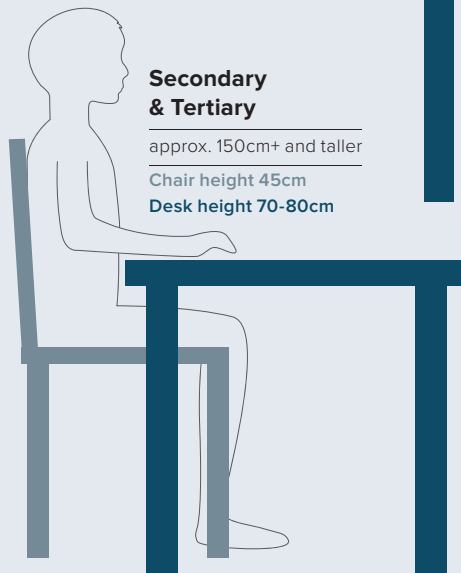

Contents

Collaboration & Discussion	1
Feedback & Reflection	25
Independent & Guided Learning	11
Multi Purpose Storage	30
STEM & Makerspaces	17
Carpets	28
Chairs	7, 15, 21 & 26
Multi Purpose Storage	30
Soft Furnishings	27
Storage	16, 22 & 30
Tables	3, 12 & 19

FREE freight
on all orders over $199

Conditions apply, see website for details.
Valid until 31st December 2019.
Promotional value excludes GST.
Offer excludes export & new projects.

*Availability will depend on stock and demand.