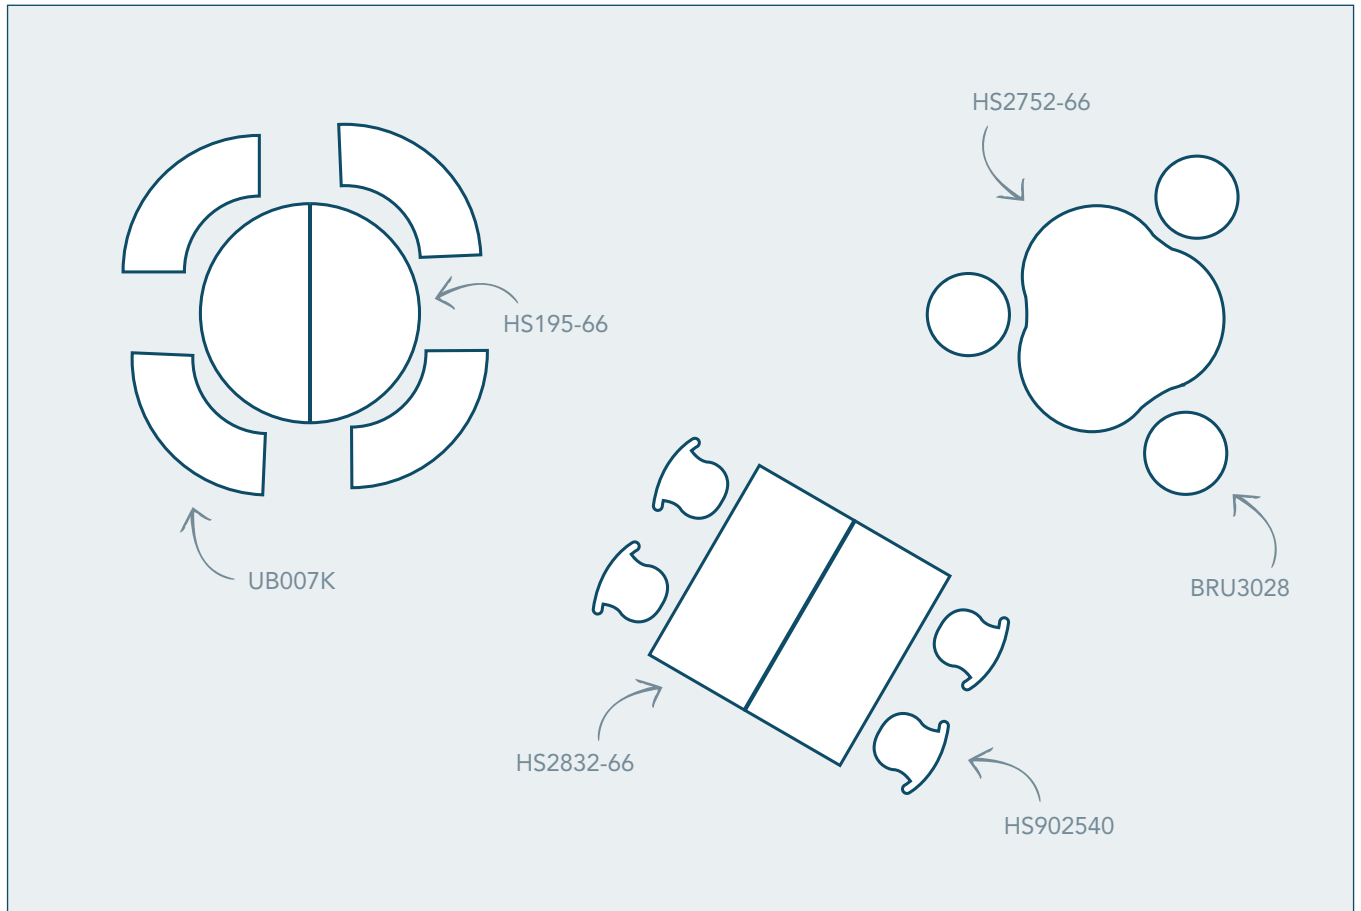

Collaboration & Discussion