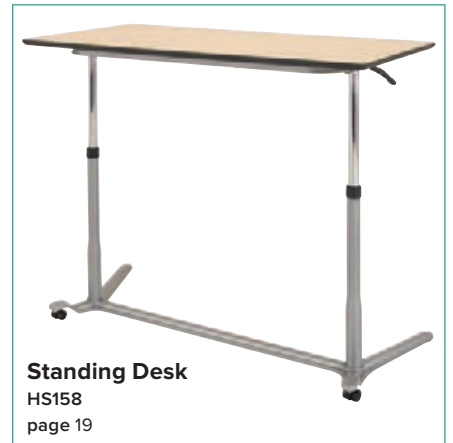

## STEM & Makerspaces

Furniture for these learning environments needs to be practical and flexible. Tables feature whiteboard tops for interactive learning and seating is easily moved and cleaned. Durable and innovative furniture as well as lots of storage makes for a great STEM and experiential learning environment.

**FREE freight on all orders over \$199.** Conditions apply, see website for details.

**STEM & Makerspaces**

ERGERITE™

**Ergerite™**

These versatile tables feature a whiteboard table top. Perfect for collaborative and group work. Available in rectangular and group tables, as well in 2 different adjustable leg heights which are suitable from early childhood through to high school. We recommend to clean with our Teachables Whiteboard Cleaner (TEB0202).