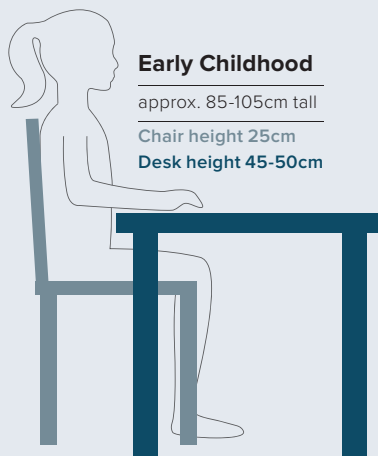

Contents

Collaboration & Discussion	1
Feedback & Reflection	25
Independent & Guided Learning	11
Multi Purpose Storage	30
STEM & Makerspaces	17
Carpets	28
Chairs	7, 15, 21 & 26
Multi Purpose Storage	30
Soft Furnishings	27
Storage	16, 22 & 30
Tables	3, 12 & 19

FREE freight
on all orders over $199

Conditions apply, see website for details.
Valid until 31st December 2019.
Promotional value excludes GST.
Offer excludes export & new projects.

*Availability will depend on stock and demand.