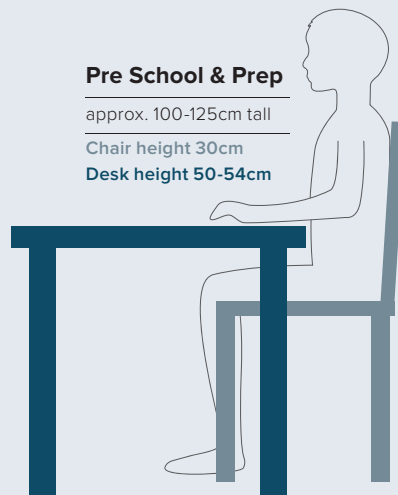

Contents

Collaboration & Discussion	1
Feedback & Reflection	25
Independent & Guided Learning	11
Multi Purpose Storage	30
STEM & Makerspaces	17
Carpets	28
Chairs	7, 15, 21 & 26
Multi Purpose Storage	30
Soft Furnishings	27
Storage	16, 22 & 30
Tables	3, 12 & 19

FREE freight
on all orders over $199

Conditions apply, see website for details.
Valid until 31st December 2019.
Promotional value excludes GST.
Offer excludes export & new projects.

*Availability will depend on stock and demand.