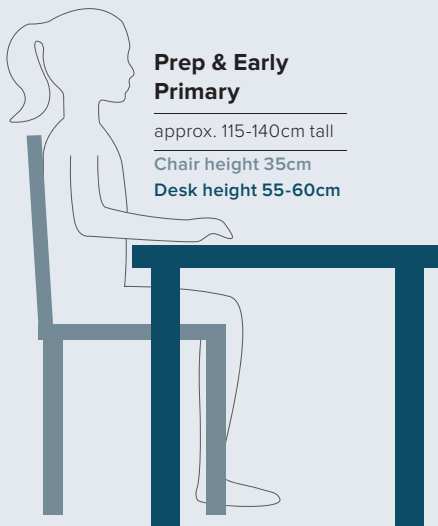

Contents

Collaboration & Discussion	1
Feedback & Reflection	25
Independent & Guided Learning	11
Multi Purpose Storage	30
STEM & Makerspaces	17
Carpets	28
Chairs	7, 15, 21 & 26
Multi Purpose Storage	30
Soft Furnishings	27
Storage	16, 22 & 30
Tables	3, 12 & 19

FREE freight
on all orders over $199

Conditions apply, see website for details.
Valid until 31st December 2019.
Promotional value excludes GST.
Offer excludes export & new projects.

*Availability will depend on stock and demand.