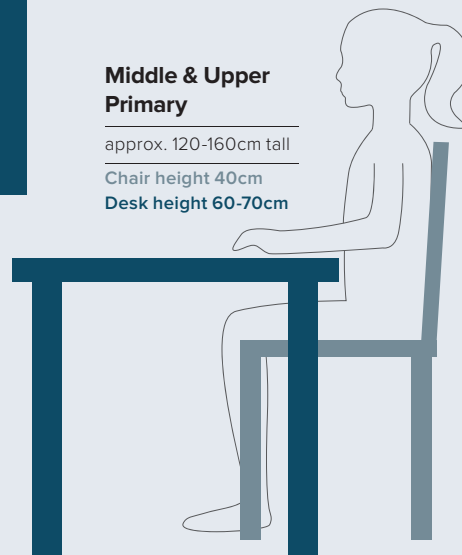

Contents

Collaboration & Discussion	1
Feedback & Reflection	25
Independent & Guided Learning	11
Multi Purpose Storage	30
STEM & Makerspaces	17
Carpets	28
Chairs	7, 15, 21 & 26
Multi Purpose Storage	30
Soft Furnishings	27
Storage	16, 22 & 30
Tables	3, 12 & 19

FREE freight
on all orders over $199

Conditions apply, see website for details.
Valid until 31st December 2019.
Promotional value excludes GST.
Offer excludes export & new projects.

*Availability will depend on stock and demand.