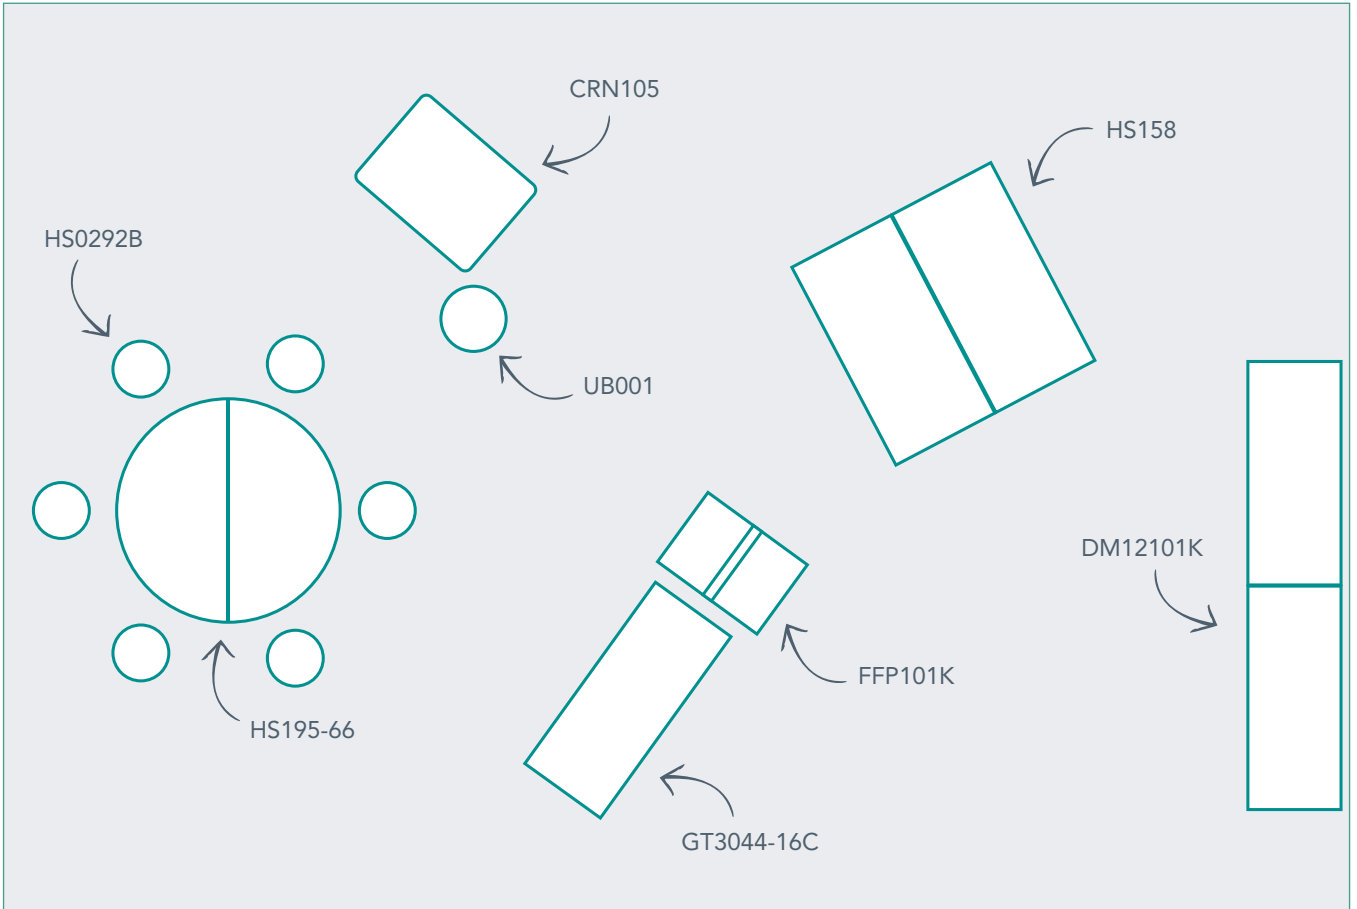

## STEM & Makerspaces

Furniture for these learning environments needs to be practical and flexible. Tables feature whiteboard tops for interactive learning and seating is easily moved and cleaned. Durable and innovative furniture as well as lots of storage makes for a great STEM and experiential learning environment.

**FREE freight on all orders over \$199.** Conditions apply, see website for details.

**STEM & Makerspaces**

ERGERITE™

**Ergerite™**

These versatile tables feature a whiteboard table top. Perfect for collaborative and group work. Available in rectangular and group tables, as well in 2 different adjustable leg heights which are suitable from early childhood through to high school. We recommend to clean with our Teachables Whiteboard Cleaner (TEB0202).