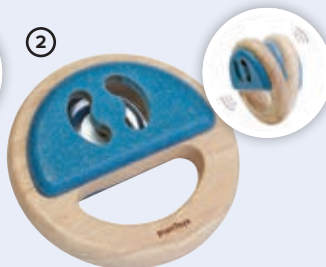

1 Clapper – Toddler Percussion

PT6428 Each **$19.95**

2 Tambourine – Toddler Percussion

PT6429 Each **$19.95**

3 Bell – Toddler Percussion

PT6430 Each **$19.95**

4 Rain Maker – Toddler Percussion

PT6427 Each **$29.95**

FREE freight on all orders over $199. Conditions apply, see website for details.