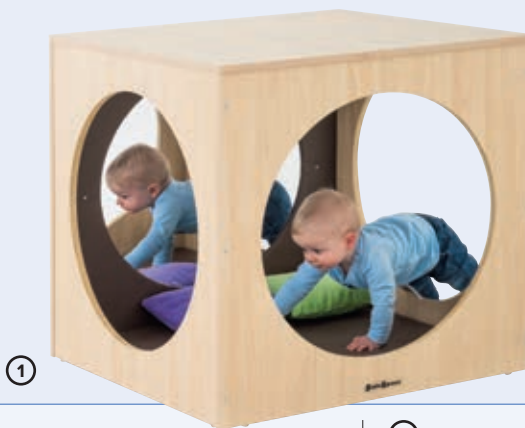

~~$789.90~~
NOW ONLY $750.95
SAVE $38.95

① Safespace – Cubi Mirror Play Space

Consisting of three entry points and two mirrors, it is 80cm square. Inside circle entry measures 60cm diameter. Assembly required.

SST1015M Each **$699.95**

② Cushions Assorted Colours

Set of 10 in assorted pastel colours. Each cushion measures 26 x 26cm. These cushions are all sewn so cannot be removed to be machine washed.

EZ50513 Set of 10 **$89.95**

FREE freight on all orders over $199. Conditions apply, see website for details.