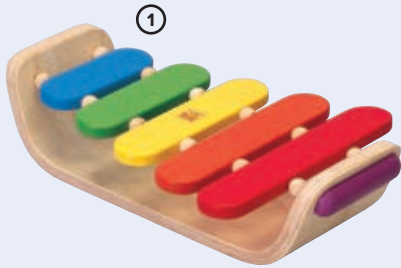

1 Oval Xylophone

PT6405 Each **$37.95**

2 Clatter

PT6413 Each **$34.95**

3 Solid Drum

PT6404 Each **$34.95**

Toddler Percussion Set

PTKIT04 Set of 4 **$64.95**

Children will love to make music with this PlanToys Percussion Set. This Kit includes Clapper (PT6428), Tambourine (PT6429), Bell (PT6430) and Rainmaker (PT6427). Size: Clapper 10(L) x 10(W) x 5.6(H) cm, Tambourine and Bell 10(W) x 10(W) x 3(H) cm, Rainmaker 5.5(L) x 5.5(W) x 29.5(H). Ages 3+ years

~~$89.80~~
NOW ONLY $64.95
SAVE $24.85