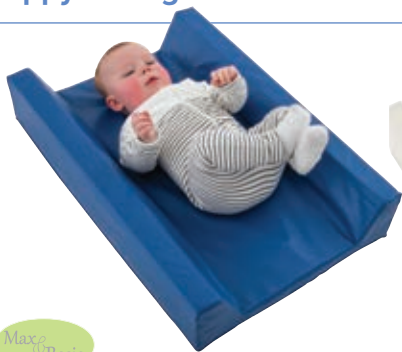

Nappy Change & Accessories