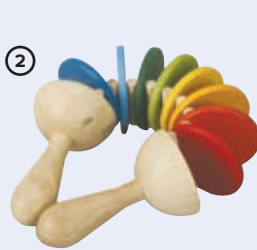

1 Oval Xylophone

PT6405 Each **$37.95**

2 Clatter

PT6413 Each **$34.95**

3 Solid Drum

PT6404 Each **$34.95**

Toddler Percussion Set

PTKIT04 Set of 4 **$64.95**

Children will love to make music with this PlanToys Percussion Set. This Kit includes Clapper (PT6428), Tambourine (PT6429), Bell (PT6430) and Rainmaker (PT6427). Size: Clapper 10(L) x 10(W) x 5.6(H) cm, Tambourine and Bell 10(W) x 10(W) x 3(H) cm, Rainmaker 5.5(L) x 5.5(W) x 29.5(H). Ages 3+ years

~~$89.80~~
NOW ONLY $64.95
SAVE $24.85