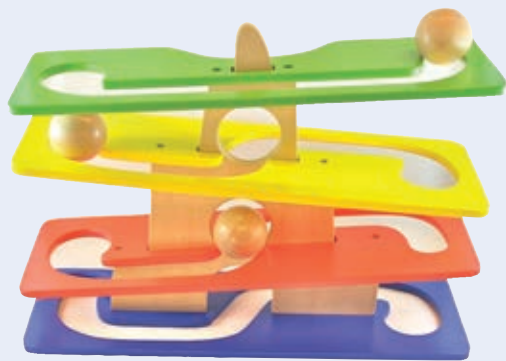

Mountain Roller

This wooden play set includes 4 ramps and 3 large wooden balls that children roll down the tracks, around and through the mountain. Teaching children about gravity and providing hours of fun. When assembled measures 37(L) x 25(H)cm. The balls are 4.5cm in diameter. Ages 18+ months

BBR016 Each

$44.95

Visual tracking

Wooden Ball Rolling House

This sturdy wooden house comes with four chunky balls for children to post and track down the pathway. Children will love watching the balls roll through the house - making this an ideal toy for visual tracking. Made from child-safe and non-toxic materials. It measures 30(L) x 15(W) x 40(H)cm. Ages 2+ years

QGP245 Each

$76.95