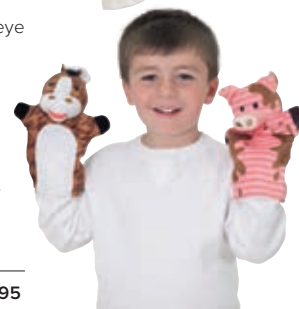

Farm & Zoo Puppets

These friendly-faced glove puppets are a beautiful way to start with puppet play. Great for developing motor skills, hand-eye co-ordination, communication skills, self-confidence, parent-child bonding, and so much more! Made with brightly patterned, washable fabrics and built to last, these soft and sweet hand puppets are sure to be go-to toys for years to come. Set includes Farm Friends (sheep, cow, pig, and horse) and Zoo Friends (monkey, giraffe, tiger and elephant). Size: 21(L)cm. Ages 2+ years

MND9080K Set of 8 **$72.95**

Basket of Babies

A bountiful basket of beautiful babies beckons little ones to cuddle and squeeze. Six sweet-faced, culturally-diverse babies with their permanently-affixed caps and matching removable soft, texturally inviting sack dresses, promote cognitive and fine motor skills, as well as increase social interactions and role-playing. They are surface washable. Each doll is 25.5(H)cm. Ages 12+ months

CUS9013 Set of 6 **$119.95**