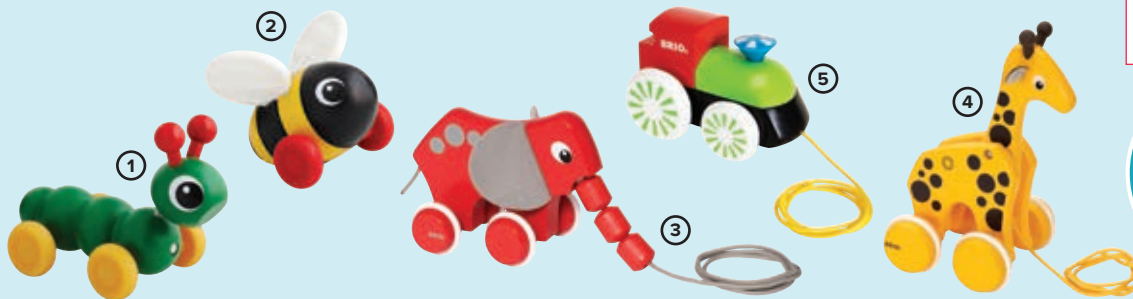

BRI33727 Each Set **\$79.95**

NEW

BRIO – Little Forest Train Set

Let's go, hop on, and jump in. It's time to catch the train because we are going to the woods today. There is plenty to do in the forest with lots of loads to load and logs to log. Or if you rather just drive around the trees for fun you can do that too!

BRI33042 Each Set **\$34.95**

NEW

Push & Pull Along Kit – 5 Pieces

BRIKIT01 Each Kit **\$124.95**

A beautiful collection of BRIO Push & Pull toys. The kit includes Push Along Mini Caterpillar (BRI30330), Push Along Mini Bumblebee (BRI30335), Pull Along Elephant (BRI30186), Pull Along Giraffe (BRI30200) and Pull Along Train (BRI30240).

~~\$155.75~~
NOW ONLY
\$124.95
SAVE \$30.80

① BRIO Push Along Mini Caterpillar

A classic BRIO push-along toy for the youngest children. The Mini Caterpillar bobs its head up and down as it gets pushed.

BRI30330 Each **\$17.95**