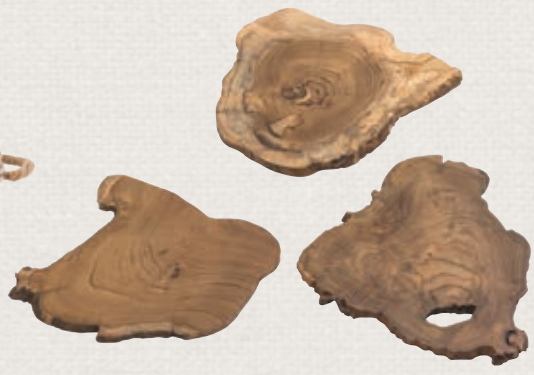

Extra Large Wicker Baskets

exclusive

These massive woven baskets feature rope handles and are made from thick wicker. Largest Basket (CHH6005) measures 68(W) x 55(D) x 52(H)cm. As items are made from natural wicker, the internal weave may not be smooth and flat. Not suitable for outdoors.

CHH6005 Oval – Set of 3 **$159.95**