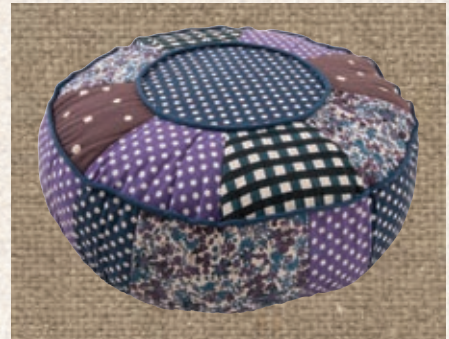

Create an inviting play space

Log Cushions Kit

This kit includes Round Wood Cushions (LIJ031) and Log Cushions (LIJ032). A total of 12 natural cushions. Contents may vary. Covers are machine washable in cold water.

LIJ006K 12 pieces $232.95

Embroidered Pouf

Create a comfortable play space with this beautiful and hand made pouf. Made from cotton, the cover is removable and machine washable. As item is handmade colours and designs may vary.

PRT018 40cm $54.95