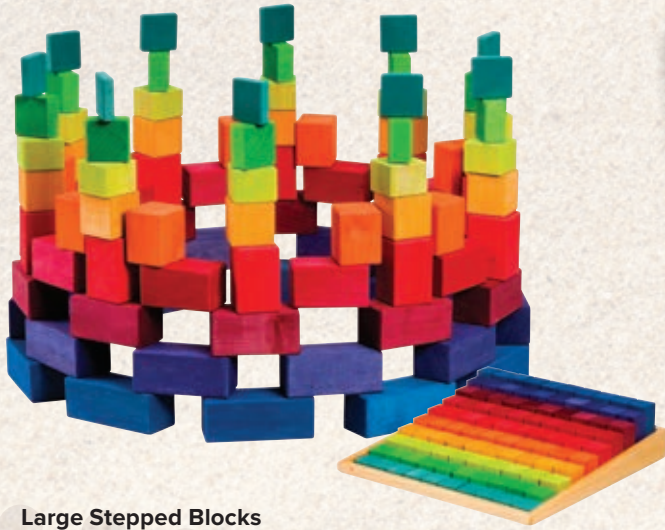

TTS10050 12 pieces

\$159.95

exclusive

Tree Blocks

Excellent resource for hand-eye co-ordination, logical development and counting. Perfect for construction, natural play or role play. Includes 36 pieces in a drawstring bag. Ages 3+ years

MW36R 36 pieces

\$134.95

Open ended
play

exclusive

Wooden Arches

This set of 25 arches is made from sustainable rubber wood. Each arch measures 25(L)cm, and is the perfect addition to the construction area. Ages 3+ years

BE35050 25 pieces

\$179.95

FREE freight on all orders over \$199. Conditions apply, see website for details.

Large Stepped Blocks

These stepped counting blocks come in the basic form of 2 x 2cm and 4 x 4cm. Let children create different structures by experimenting with size and colour difference. The blocks increase in size from 1 to 10cm. Ages 4+ years