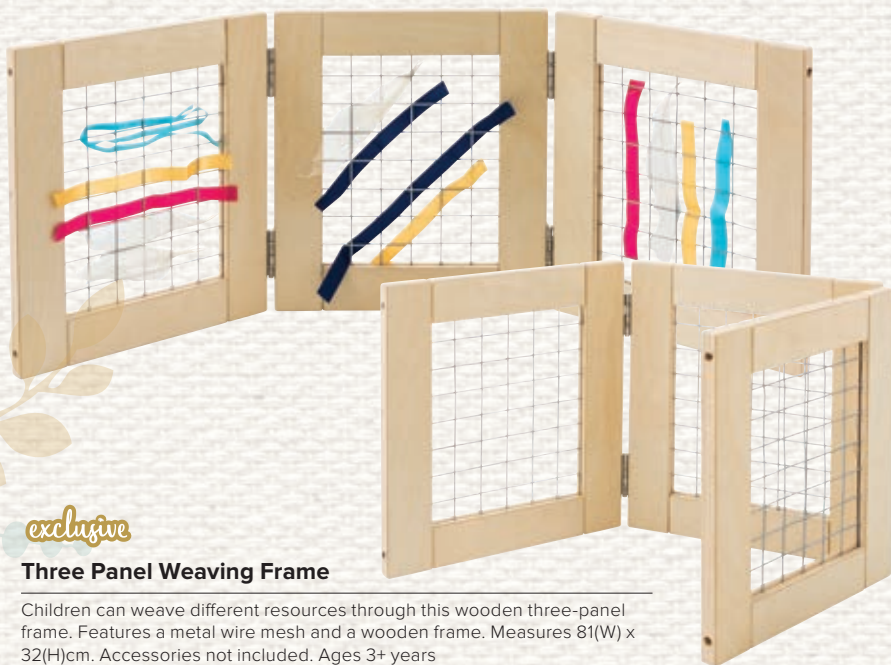

ACH8616 Each **\$46.95**

Three-Sided Triangle Exploratory Mirror Centre

A large exploratory play space for children. This triangular unit features 3 mirrored panels which provide an open-ended environment. Made from pine, MDF and safety mirrors. The item measures 100(W) x 60(D) x 90(H)cm. Suitable from 0+ months

TF58 **\$769.95**

FREE freight on all orders over \$199. Conditions apply, see website for details.

Loose Parts

Loose Parts allows children to be exposed to a variety of materials, textures and shapes. The open-ended resources encourage problem solving, inquiry based learning and creative play.

exclusive

Three Panel Weaving Frame

Children can weave different resources through this wooden three-panel frame. Features a metal wire mesh and a wooden frame. Measures 81(W) x 32(H)cm. Accessories not included. Ages 3+ years