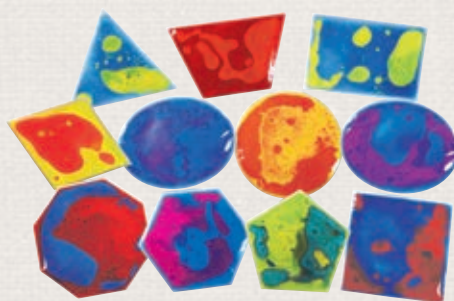

ZZ3081 140 pieces

\$149.95

ZZ3081-2 280 pieces

\$284.95

ZZ3081

ZZ3081-2

new

Large Light Box Gel Shapes