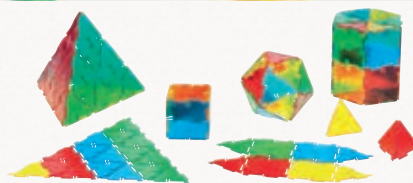

POLYDRON

Polydron – Translucent Construction Sets

An open ended construction set for the light box. This set features bright, transparent Polydron pieces which can easily connect together. Explore colour, shape, geometry and construction on the light box. Ages 3+ years

ZZ3081 140 pieces

$149.95

ZZ3081-2 280 pieces

$284.95

ZZ3081

ZZ3081-2