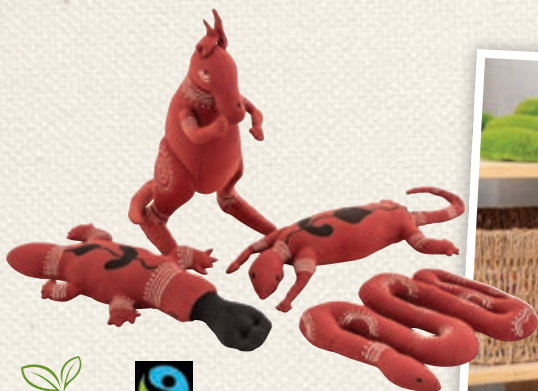

Black Sand Beach - SPP56

Fair Trade – Australian Indigenous Dreamtime Animals

Authentically designed these large animals feature traditional Aboriginal markings. Set includes a kangaroo, a goanna, a platypus and a snake. Kangaroo measure 28(H)cm. As item is handmade, design may vary. Ages 3+ years

SIC161 Set of 4 **$149.95**