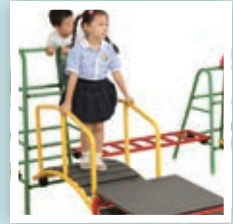

Fire Truck Playset

3+ YRS

This fire truck playset is the complete outdoor play set up encouraging children into all sorts of climbing and balancing activities. Set consists of 4 trestles which measure 30, 60, 90 and 120cm, a 48cm square platform, 10 assorted types of ladders and balancing accessories in various lengths fitted with cleats and hook and loop straps, plus a fire truck. Assembly required. Ages 3+ years.

~~$5,209.20~~
$4,948⁹⁵
SAVE $260.25

DMP1317K 16 pieces

$4,948.95

~~$1,099.80~~
$1,044⁹⁵
SAVE $54.85

3+ YRS

Technicolour Walkboard Set

Great introductory stand-alone set or addition to existing play pieces. Set includes Technicolour Walk Board, 90cm Trestle, Square Platform and Wonky Walker Balance Bar.

DMP1301K Set of 4 $1,044.95

~~$719.80~~
$683⁹⁵
SAVE $35.85

3+ YRS

Ladder Walkway Set

A great balancing and climbing play set that includes Ladder Walkway, Arch Walkway, 60cm Trestle and 90cm Trestle.

DMP1310K Set of 4

$683.95

FREE freight on all orders over $199. Conditions apply, see website for details.