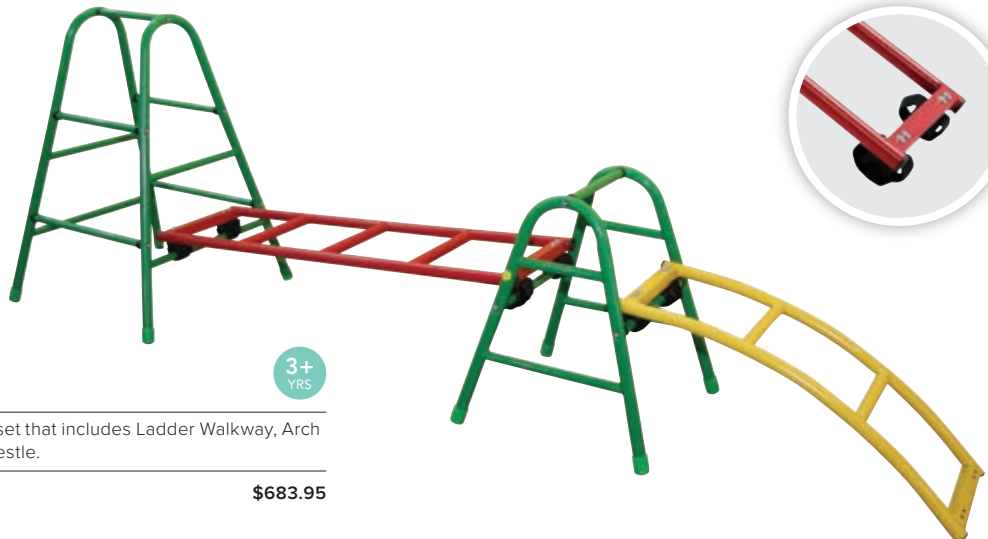

### Technicolour Walkboard Set

Great introductory stand-alone set or addition to existing play pieces. Set includes Technicolour Walk Board, 90cm Trestle, Square Platform and Wonky Walker Balance Bar.

DMP1301K Set of 4 \$1,044.95

~~\$719.80~~  
**\$683<sup>95</sup>**  
 SAVE \$35.85

3+ YRS

### Ladder Walkway Set

A great balancing and climbing play set that includes Ladder Walkway, Arch Walkway, 60cm Trestle and 90cm Trestle.

DMP1310K Set of 4

\$683.95

**FREE freight on all orders over \$199.** Conditions apply, see website for details.