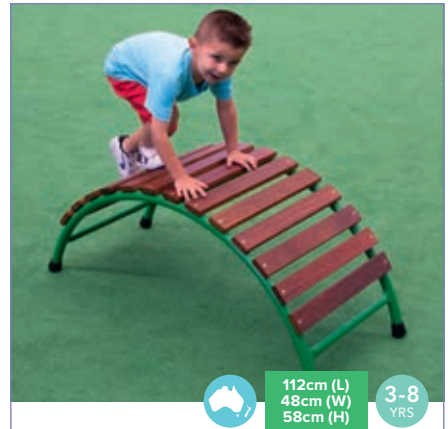

112cm (L)
48cm (W)
58cm (H)

Log Bridge

Hardwood slats provide a different climbing experience.

UP007

$549.95

FREE freight on all orders over $199. Conditions apply, see website for details.