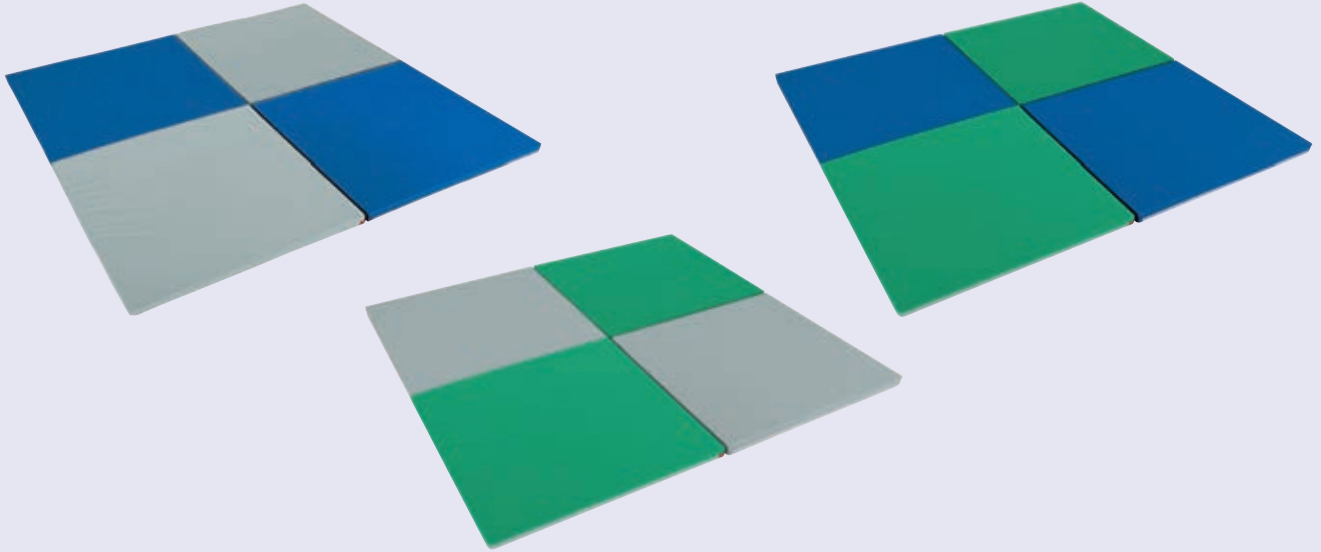

AUS/NZ 4422:1996 Tested and compliant