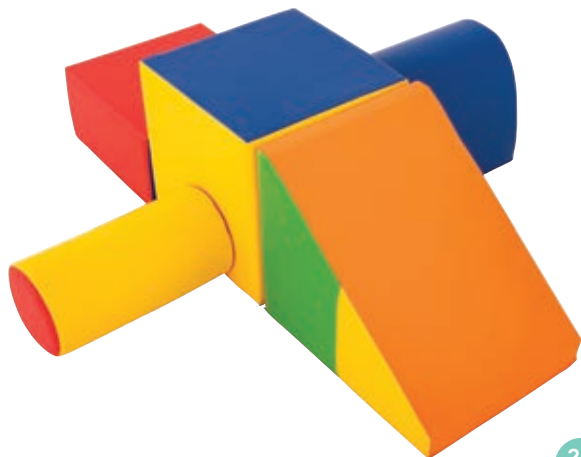

Soft Play & Foam Shapes

2+ YRS

Scramble Play – Foam & Vinyl

Set of 5 versatile shapes to be utilised individually or within other play centres to build motor skills and confidence. Great for first toddler play-climbing and sliding! Easy to store and fit into spaces by stacking. The set contains: a wedge (40(L) x 40(W) x 50(H)cm), 1 block (40(L) x 40(W) x 40(H) cm), 1 block (40(L) x 40(W) x 20(H)cm), a cylinder (40(L) x 20(D)cm) and an arch (40(L) x 30(W) x 30(H)cm). Ages 2+ years

FS6930 5 pieces

$499.95