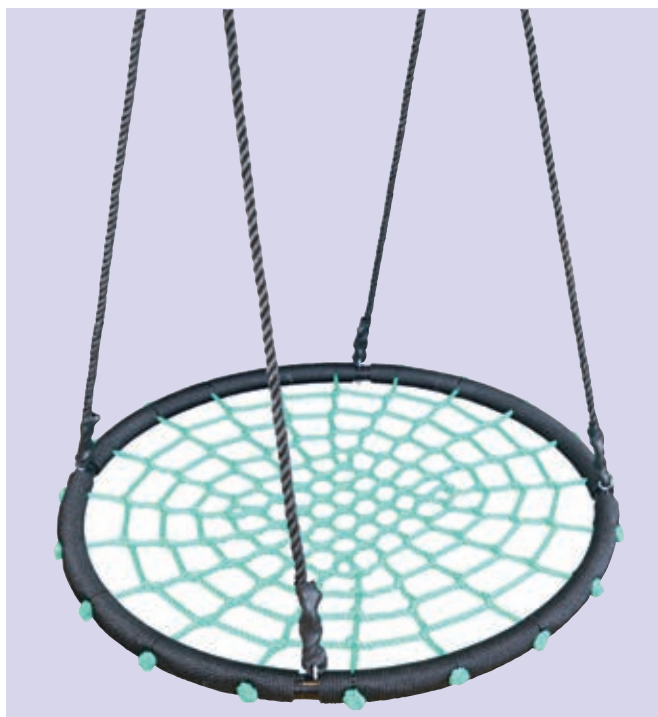

SIP058 Each

\$259.95

**FREE freight on all orders over \$199.** Conditions apply, see website for details.

Swings

**Nest Swing – Round**

The basket swing design allows easy access for children to sit or lie safely while swinging or simply relaxing. The nest is 100(dia)cm with a maximum weight capacity 100kg. The 1.8(L)m x 16(W)mm polyethylene rope has a metal O-ring for easy attachment. Ages 3+ years

**NGB411** Each **\$110.95**

**Swivel Swing**

Swing, twist and turn. The swivel swing is made from rubber and measures 55(dia)cm. Ages 3+ years

**SW15** Each **\$139.95**

**Strap Swing**

Strap swing with a deep seat guarantees a comfortable ride. Made from rubber it measures 50(L) x 15(W)cm. Ages 3+ years

**KT42** Each **\$71.95**

**Nest Swing**

Comfortable large netted platform that is great for children to sit on. Bed size 120(L) x 80(W)cm. Ages 3+ years

**NGB422** 120 x 80cm **\$159.95**

**Nest Swing – Round Large**

This extra large 120(D)cm nest swing is a larger version of the smaller unit and allows children to sit or lie comfortably and enjoy the relaxing swinging motion. The extra wide design will need adequate safe space from other play components. Ages 3+ years