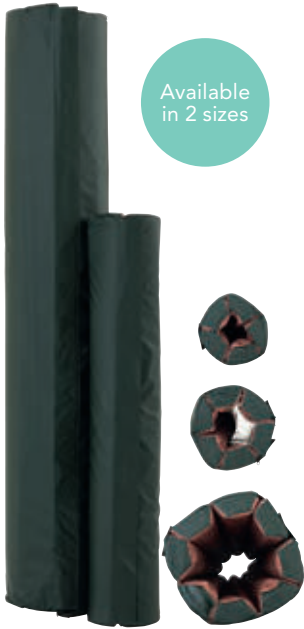

Post Protector Pads

Available in 2 sizes

Pole Protector Green

Forest green adds more natural colours to pole protection. Impact absorbing foam. Protector also comes with three additional sections so that the pole protector diameter can be adjusted to accommodate wider poles up to 10(dia)cm.

ASP1660 120cm	$165.95
ASP1661 180cm	$229.95

Adjustable Post Protector

These universal post protectors are fully adjustable and can accommodate many configuration and size requirements. They adjust to fit both round and square posts and are made from universal safety padding. Also included with each one are 2 extra pieces of safety padding, which hook and loop together to expand the protectors even further. The surface is smooth, durable vinyl with seamless joints. The 180cm Post Protector Kit (ASP180K) uses the hook and loop fasteners on the end of both the 60cm and 120cm protectors to form a strong join.

ASP060 60cm	$112.95
ASP120 120cm	$169.95
ASP180K 180cm	$268.95