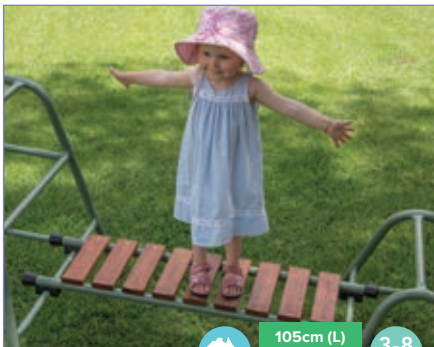

UP109 49cm \$349.95  
UP110 90cm \$439.95

UP103 105cm (L) 28cm (W) 10cm (H) | 3-8 YRS

**Eucalyptus Curved Walk Board**

Hardwood slats over a curved aluminium frame. Trestle not included.

UP103 \$399.95

UP107 105cm (L) 28cm (W) 10cm (H) | 3-8 YRS