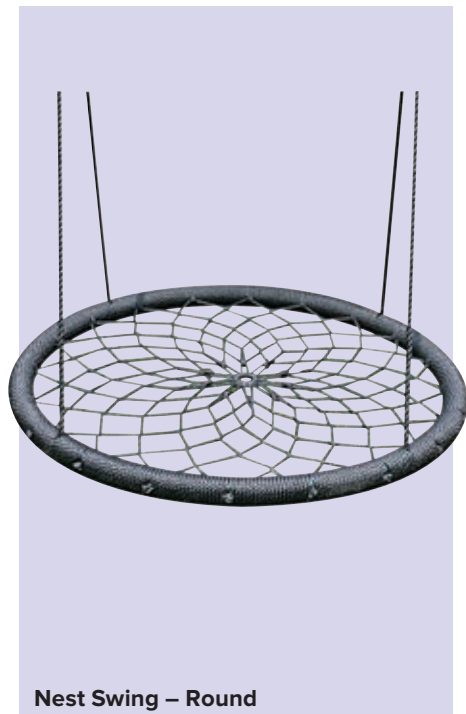

SIP058 Each

\$259.95

**FREE freight on all orders over \$199.** Conditions apply, see website for details.

Swings

**Nest Swing – Round**

The basket swing design allows easy access for children to sit or lie safely while swinging or simply relaxing. The nest is 100(dia)cm with a maximum weight capacity 100kg. The 1.8(L)m x 16(W)mm polyethylene rope has a metal O-ring for easy attachment. Ages 3+ years

**NGB411** Each **\$110.95**

**Swivel Swing**

Swing, twist and turn. The swivel swing is made from rubber and measures 55(dia)cm. Ages 3+ years

**SW15** Each **\$139.95**

**Strap Swing**

Strap swing with a deep seat guarantees a comfortable ride. Made from rubber it measures 50(L) x 15(W)cm. Ages 3+ years

This extra large 120(D)cm nest swing is a larger version of the smaller unit and allows children to sit or lie comfortably and enjoy the relaxing swinging motion. The extra wide design will need adequate safe space from other play components. Ages 3+ years