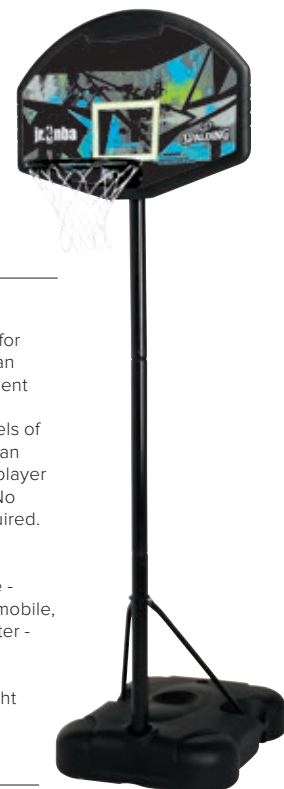

Spalding NBA 32-Inch Junior Portable Ball System

The Spalding NBA Portable Basketball System is great fun for young players and an awesome engagement on the playground. Adjustment in 6 levels of 15cm so the stand can work with different player ages and abilities. No assembly tools required. Board composition - composite. Board size - 81cm. Lift type - telescoping base - mobile, fills with sand or water - 64-litre capacity. Rim - 35cm heavy-duty standard. Height adjustable - 1.4 to 1.98m. Backboard colour may vary.

RUSL212 $179.95