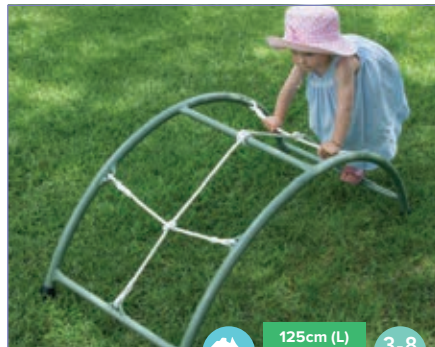

UP108 125cm (L) 48cm (W) 72cm (H) | 3-8 YRS

Eucalyptus Pirate Bridge

Features spliced rope joins to ensure a safe and long lasting piece of equipment.

UP108 $549.95