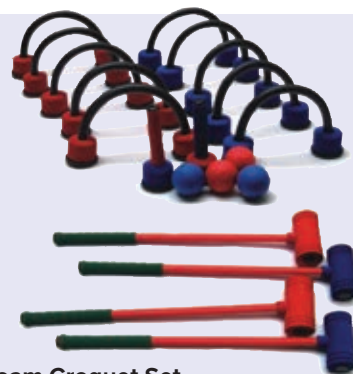

Foam Croquet Set

The course can be laid out on both indoor or outdoor surfaces, with the gateways having a weighted base so they don't need to be spiked into the surface. Ultra safe neoprene foam covers for children of all ages. Kit includes six croquet sticks, 6 high grade foam balls, 9 target gates and a start and finish flag.

LTK011 Set **$114.50**