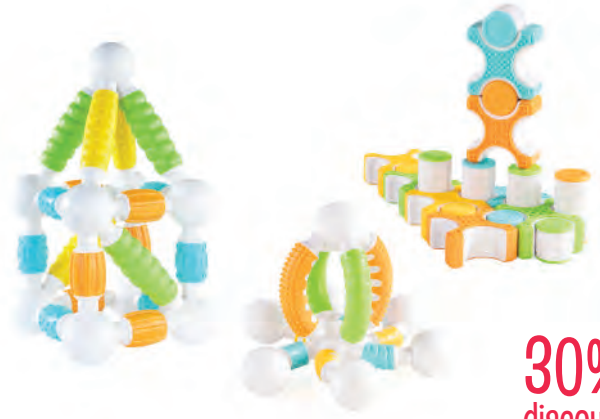

30%
discount

WAS $329.85

$229.95

SAVE $99.90

Grippies Magnetic Toddler Construction 84pcs

GC83K