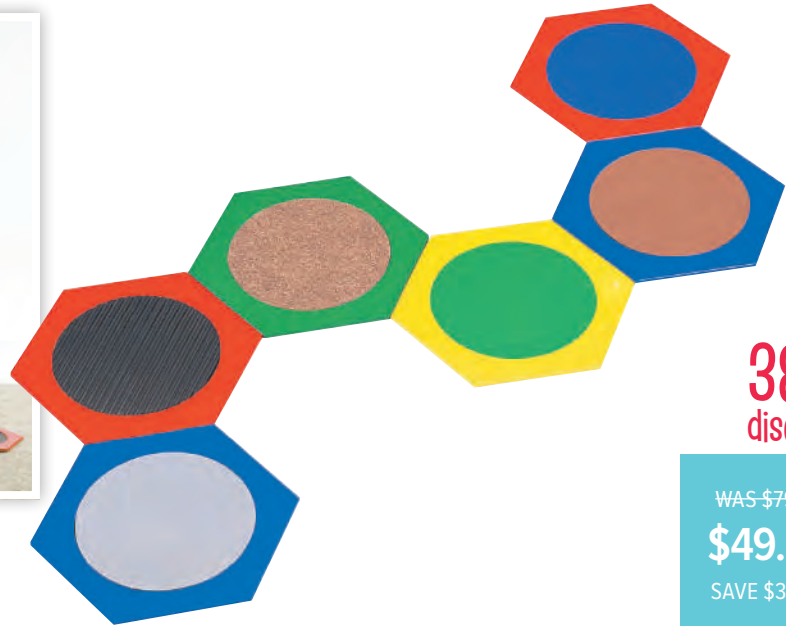

SAVE \$16.00

GeoShapes Square Solid Colours 60 Pcs

S3101

Sensitivity Stepping Stones - 6 Tiles

BE9005

38% discount

WAS \$79.95
\$49.95
SAVE \$30.00

47% discount