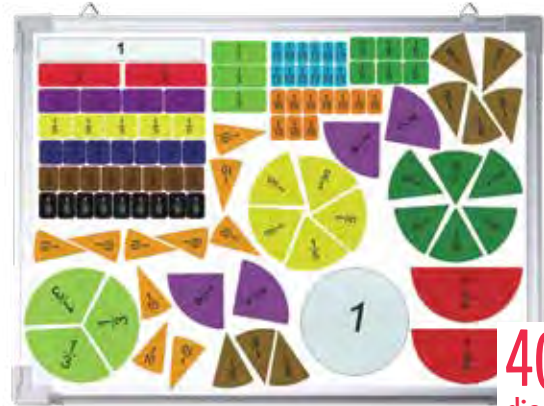

40% discount

WAS $39.95

$23.95

SAVE $16.00

Magnetic Fraction Builders

TFC10333