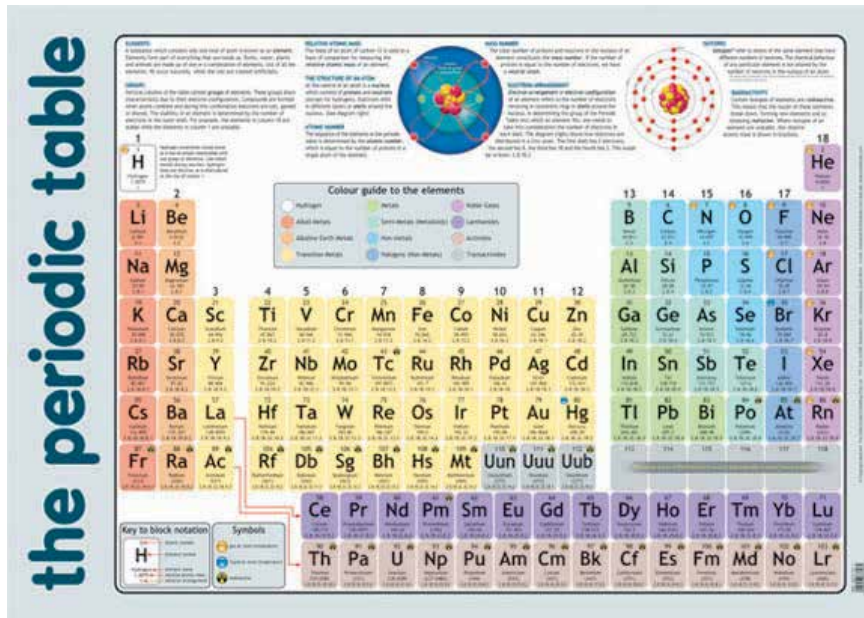

SAVE \$5.05

**Chart - The Earth 52 x 76cm**

SER1242094

**34% discount**

WAS \$15.00  
**\$9.95**  
 SAVE \$5.05

**Chart - Air Composition & Uses**  
 52 x 76cm  
 SER1242123

**34% discount**

WAS \$15.00  
**\$9.95**  
 SAVE \$5.05

**Chart - Water 52 x 76cm**  
 SER1242156

**34% discount**

WAS \$15.00  
**\$9.95**  
 SAVE \$5.05

**Chart - Periodic Table 76 x 52cm**  
 SER1242157

**39% discount**

WAS \$32.95  
**\$19.95**  
 SAVE \$13.00