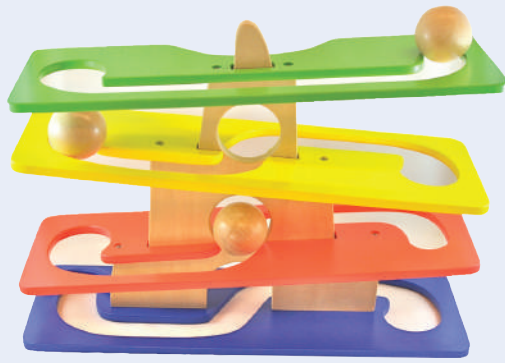

Mountain Roller

This wooden play set includes 4 ramps and 3 large wooden balls that children roll down the tracks, around and through the mountain. Teaching children about gravity and providing hours of fun. When assembled measures 37(L) x 25(H)cm. The balls are 4.5cm in diameter. Ages 18+ months

BBR016 Each

$44.95

Visual tracking

Wooden Ball Rolling House

This sturdy wooden house comes with four chunky balls for children to post and track down the pathway. Children will love watching the balls roll through the house - making this an ideal toy for visual tracking. Made from child-safe and non-toxic materials. It measures 30(L) x 15(W) x 40(H)cm. Ages 2+ years

QGP245 Each

$76.95

Pound-n-Roll Game

An exciting and interesting game that is great for developing a sense of hand-eye coordination. The pounding bench measures approximately 27.5(L) x 26(W) x 24(H)cm. Colours may vary. Ages 2+ years

GD504 Each

$77.95

Melissa & Doug

Pound a Peg

Pound the 8 colourful wooden pegs into the wooden bench, then flip it over to repeat the activity again and again. Four pairs of pegs for colour matching and wooden hammer are included. Peg board measures approximately 28 x 13cm. Ages 2+ years

MND496 Each

$26.95

Hammer Pegs

A 4-hole wooden board with a wooden mallet for hammering practice. The board measures 16cm square x 8.8cm high and the hammer is 16cm long. Ages 2+ years

PT5126 Each

$32.95

Melissa & Doug

Pound & Roll Tower

Pound the 4 brightly coloured balls through the holes, then watch and listen as they roll down the ramps. Sturdy wooden hammer is included. Tower measures approximately 14(L) x 14(W) x 25.5(H)cm. Ages 2+ years

MND3559 Each

$39.95