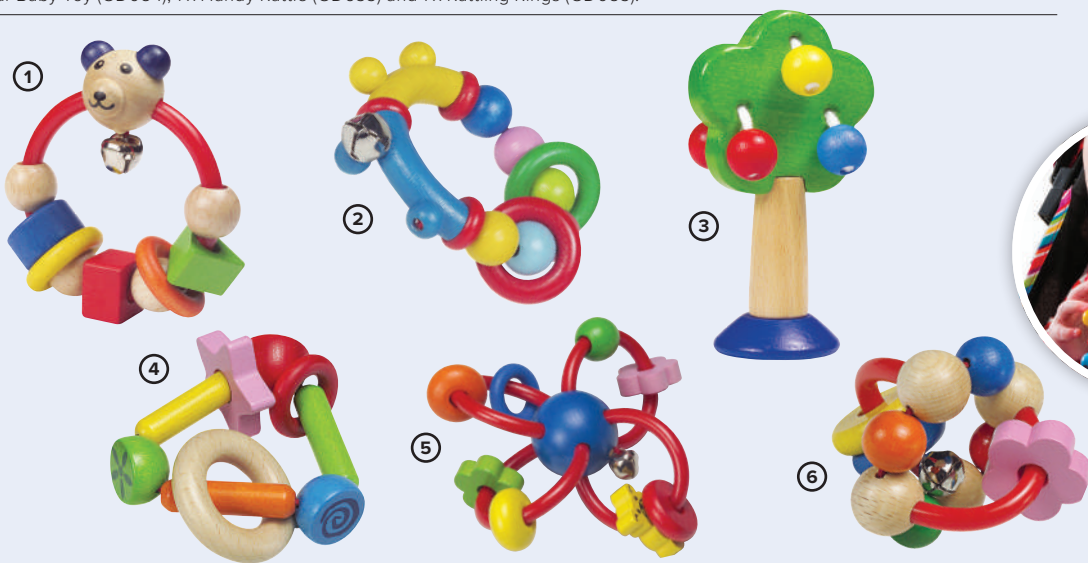

Second Set of Baby's Toys

GD994 Set of 6

$73.95

Set of beautiful wooden toys includes 1 x Apple Tree (GD870), 1 x Twinkling Rattle (GD872), 1 x First Ball Rattle (GD055), 1 x Rising Star Baby Toy (GD054), 1 x Handy Rattle (GD633) and 1 x Rattling Rings (GD053).

~~$101.70~~
NOW ONLY
$79.95
SAVE $21.75