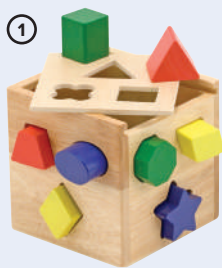

WY1301 Each

\$76.95

Melissa & Doug

Stack & Sort Set

MND496K Set of 5

\$129.95

An excellent resource set for young toddlers to improve their hand-eye coordination and fine motor skills. Kit includes Pound a Peg (MND496), Rainbow Stacker (MND576), Shape Sorting Cube (MND575), Pound & Roll Tower (MND3559) and Stacking Train (MND572). Contents may vary. All items sold separately. Ages 2+ years