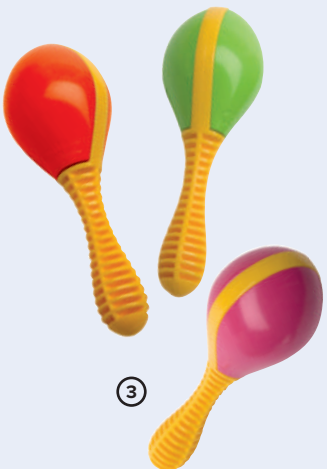

~~\$89.60~~
NOW ONLY
\$69.95
SAVE \$19.65

① **Castanet – Toddler Music**

HLT30536-1 Each \$3.50

② **Handy Bells – Toddler Music**

HLT34224-1 Each \$5.95

③ **Maracas – Toddler Music**

HLT36524-1 Each \$4.95

④ **Baby Tambourine – Toddler Music**

HLT60809-1 Each \$14.95

Halilit

Musical Rattles Set

HLTKIT2 Set of 16

\$86.95

Kit includes 16 musical toys Cage Bell x 2 (HLT34112-1), Mini Cage Bell x 2 (HLT34520-1), Maracito x 4 (HLT36524-1), Baby Maracas x 4 (HLT36636-1) and Tube Shaker x 4 (HLT10216-1).

~~\$107.20~~
NOW ONLY
\$84.95
SAVE \$22.25

① **Cage Bell – Music Rattles**

HLT34112-1 Each \$9.95

② **Mini Cage Bell – Music Rattles**

HLT34520-1 Each \$5.95

③ **Maracito – Music Rattles**

HLT36524-1 Each \$4.95