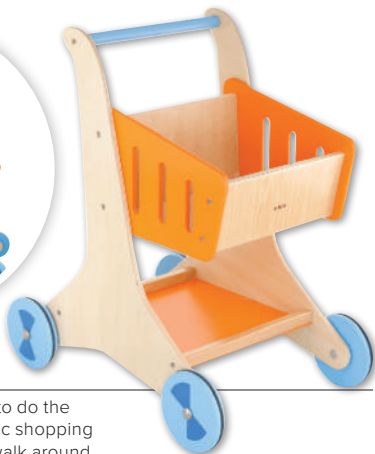

Jumbo Rainbow Caterpillar

This friendly oversized caterpillar will colour the world of any child with all the colours of the rainbow! Stretching more than five feet long, each of the six super-soft and snuggly segments is a different colour. Eight squishy feet rattle and crinkle, stimulating kids' senses with every gentle squeeze. The caterpillar's friendly face and star-topped antennae are sure to delight. Top-quality construction and attention to detail make this jumbo caterpillar lovable on a giant scale!

MND8818 Each

$129.95