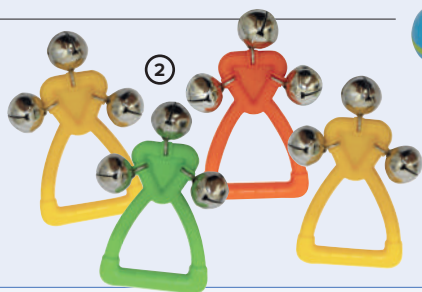

BBR031 Set of 3 **\$24.95**

Halilit

Toddler Music Set

HLTKIT1 Each set

\$69.95

Kit includes 14 musical toys Castanet x 4 (HLT30536-1), Handy Bells x 4 (HLT34224-1), Baby Tambourine x 2 (HLT60809-1) and Maracas x 2 (HLT36524-1).