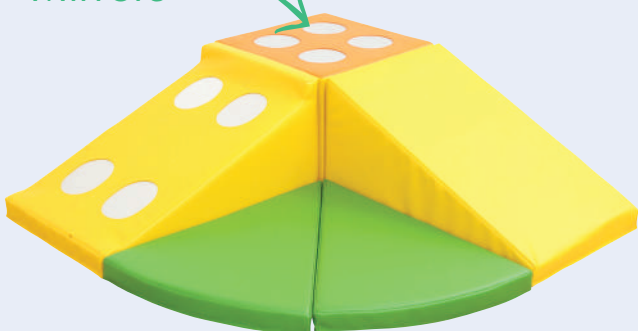

Mirrors

Soft Foam Corner Set with Mirrors

A discovery centre for young children to move up, over and around. Featuring a variety of levels to encourage crawling, climbing and balancing skills. Made from a soft inner foam with a thick vinyl outer. The set contains 4 elements, 1 x square with mirrors (48 x 48 x 35cm), 1 x ramp (72 x 48 x 35cm), 1 x ramp with mirrors (72 x 48 x 35cm) and floor mat measures (72 x 55 x 6cm).

SST4014

$499.95