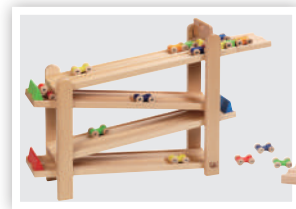

Wooden Ramp Racing Game

Excite your eyes and ears on this racing game toy. An exciting game for children, a racing game set with tracks that creates a unique click clack sounds, place the colourful wooden cars on the top of the racing track and watch how fast they run to the bottom.

GD821 Each $69.95