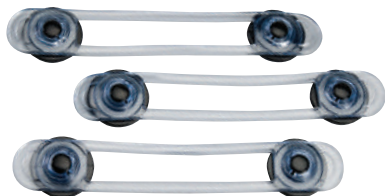

Safety Equipment

Security Gate Kit

KX190W-K Each Kit

$149.95

Our safety gates provide fantastic options to help prevent curious toddlers from accessing dangerous areas in the home or at childcare centres. This kit gives you everything you need, including our Xtra-Tall Security Gate (KX190W), a 9cm Gate Extension (KX192W) just in case you have bigger doorways, and also a Watch-The-Step Gate Ramp (KX8370) to get prams over the gate.

~~$173.85~~
NOW ONLY
$149.95
SAVE $23.90

①

②

③

① Extra-Tall Auto-Close Security Gate – White

The Dreambaby® Chelsea range of safety gates provides fantastic options to help prevent curious toddlers from accessing dangerous areas in the home. It can be opened in both directions, with an auto-close from any angle. It also has a smart stay-open feature when you are trying to juggle a few things at once, with an easy one-handed operation for adults. This sturdy metal gate measures openings between 71-82cm wide, and is 1 metre high. Gate extensions (KX192W) are available if you have bigger doorways.

KX190W Each

$119.95

② Watch-The-Step® Gate Ramp

The Dreambaby® Gate Ramp easily fits over the Security Gates (KX190W) and helps prevent trips and stumbles for both you and your little one. It makes using a child safety gate even more convenient.

KX8370 Each

$21.95

③ 9cm Gate Extension 1M High – White

The Dreambaby® Chelsea range of gate extensions allows all security gates to fit properly. By adding these additional extensions you can add 1 or 2 to each side of your gate (KX190W) to help fit securely. 9cm wide x 1m tall.

KX192W Each

$31.95

Safety Outlet Plugs

Stop little fingers fiddling with wires and power outlets. Pack contains 24 plastic plugs that are inserted in the outlet to prevent children from getting too close.

KX1825 Pack of 24

$6.95

Medicine Box