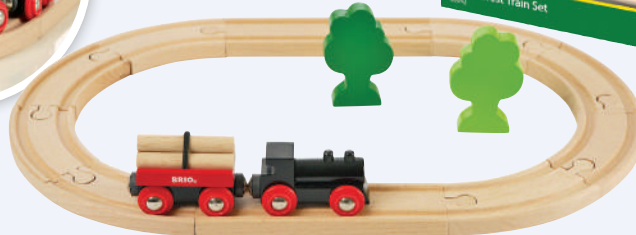

BRIO – Little Forest Train Set

Let's go, hop on, and jump in. It's time to catch the train because we are going to the woods today. There is plenty to do in the forest with lots of loads to load and logs to log. Or if you rather just drive around the trees for fun you can do that too!

BR133042 Each Set $34.95

Push & Pull Along Kit – 5 Pieces

BRKIT01 Each Kit $124.95

A beautiful collection of BRIO Push & Pull toys. The kit includes Push Along Mini Caterpillar (BR130330), Push Along Mini Bumblebee (BR130335), Pull Along Elephant (BR130186), Pull Along Giraffe (BR130200) and Pull Along Train (BR130240).