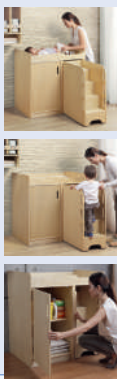

① Max & Rosie Wooden Nappy Change Unit

This all-in-one change station and storage unit is designed for regular use in child care settings. The raised change mat surface provides a safer working height for educators without the need to lift and bend. Ages 0+ months.

MR1508 Each	$949.95

② Welded Change Mat – 90 x 60cm

Specially designed for the MR1508 Max & Rosie Wooden Nappy Change Unit. Featuring one raised side and one lowered side for child accessibility and a concave centre. Designed to fit on top of the change table. Made with a firm foam inner and a welded vinyl cover. Size: 90(L) x 60(W) x 12(H)cm on right-hand side and 8cm(H) on left-hand side.

DF16 Each	$109.95