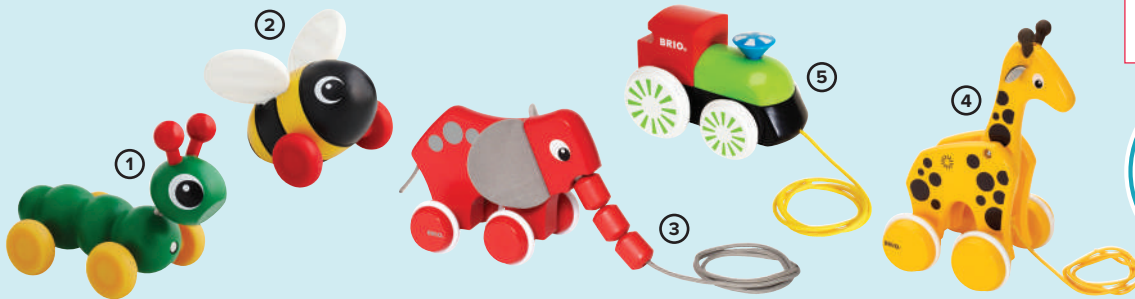

BR133727 Each Set \$79.95

BRIO – Little Forest Train Set

Let's go, hop on, and jump in. It's time to catch the train because we are going to the woods today. There is plenty to do in the forest with lots of loads to load and logs to log. Or if you rather just drive around the trees for fun you can do that too!

BR133042 Each Set \$34.95

Push & Pull Along Kit – 5 Pieces

BRKIT01 Each Kit \$124.95

A beautiful collection of BRIO Push & Pull toys. The kit includes Push Along Mini Caterpillar (BR130330), Push Along Mini Bumblebee (BR130335), Pull Along Elephant (BR130186), Pull Along Giraffe (BR130200) and Pull Along Train (BR130240).

~~\$155.75~~
NOW ONLY \$124.95
 SAVE \$30.80

① BRIO Push Along Mini Caterpillar

A classic BRIO push-along toy for the youngest children. The Mini Caterpillar bobs its head up and down as it gets pushed.