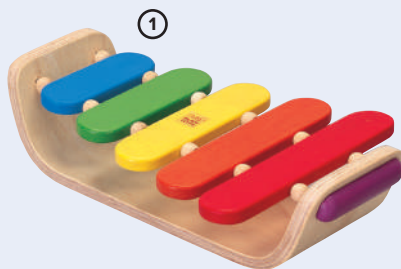

1 Oval Xylophone

PT6405 Each

$37.95

2 Clatter

PT6413 Each

$34.95

3 Solid Drum

PT6404 Each

$34.95

Toddler Percussion Set

PTKIT04 Set of 4

$64.95

Children will love to make music with this PlanToys Percussion Set. This Kit includes Clapper (PT6428), Tambourine (PT6429), Bell (PT6430) and Rainmaker (PT6427). Size: Clapper 10(L) x 10(W) x 5.6(H) cm, Tambourine and Bell 10(W) x 10(W) x 3(H) cm, Rainmaker 5.5(L) x 5.5(W) x 29.5(H). Ages 3+ years

~~$89.80~~
NOW ONLY
$64.95
SAVE $24.85