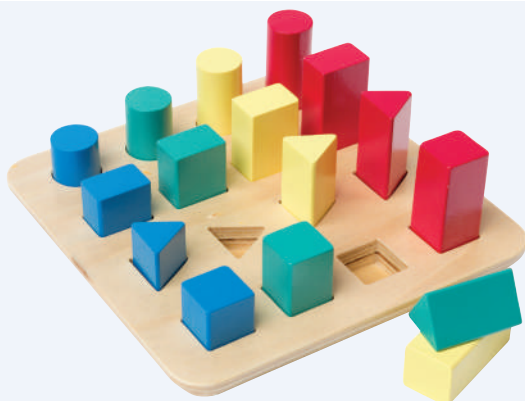

LS0388 Set of 4 boxes

\$139.95

Baby Links

Rainbow interlinking plastic shapes for babies and toddlers to join together and collect. 150 pieces store neatly in a deluxe storage container. Each link measures 7 x 3cm. Ages 3+ months

JYN026 150 pieces

\$47.95

Colour and Shape Sorting Board

A classic educational toy designed to help children learn to distinguish and sort shapes, colours and sizes through play. This set of premium wooden blocks has been especially designed and crafted for small hands to grip easily. Match each of these brightly-coloured blocks to the correct position on the base board or stack them on top of each until they fall! Ages 12+ months