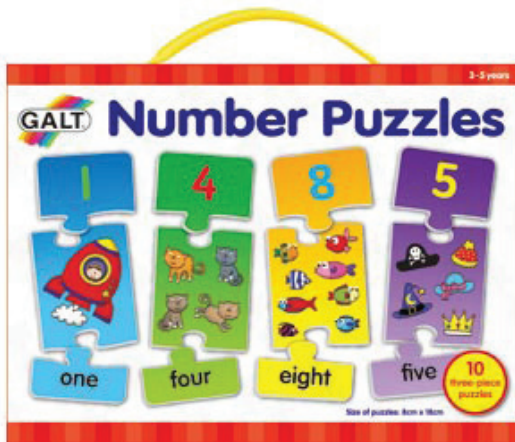

40%
discount

WAS 14.95

8.95

SAVE 6.00

Galt - Number Puzzles

GN5050