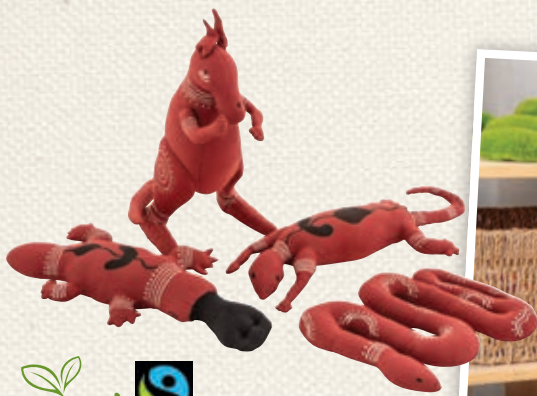

Creek Bed - SPP52

Red Sand - SPP53

Black Sand Beach - SPP56

Forest Floor - SPP60

Fair Trade – Australian Indigenous Dreamtime Animals

Authentically designed these large animals feature traditional Aboriginal markings. Set includes a kangaroo, a goanna, a platypus and a snake. Kangaroo measure 28(H)cm. As item is handmade, design may vary. Ages 3+ years