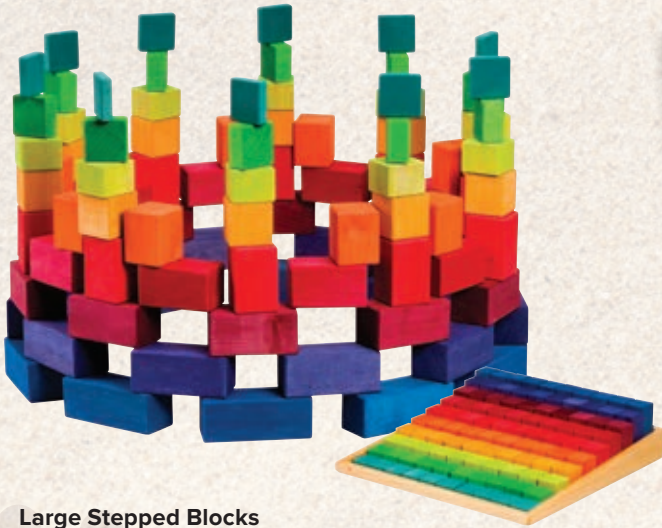

TTS10050 12 pieces

\$159.95

exclusive

Tree Blocks

Excellent resource for hand-eye co-ordination, logical development and counting. Perfect for construction, natural play or role play. Includes 36 pieces in a drawstring bag. Ages 3+ years

MW36R 36 pieces

\$134.95

Open ended
play

exclusive

Wooden Arches

This set of 25 arches is made from sustainable rubber wood. Each arch measures 25(L)cm, and is the perfect addition to the construction area. Ages 3+ years

BE35050 25 pieces

\$179.95

Large Stepped Blocks

These stepped counting blocks come in the basic form of 2 x 2cm and 4 x 4cm. Let children create different structures by experimenting with size and colour difference. The blocks increase in size from 1 to 10cm. Ages 4+ years