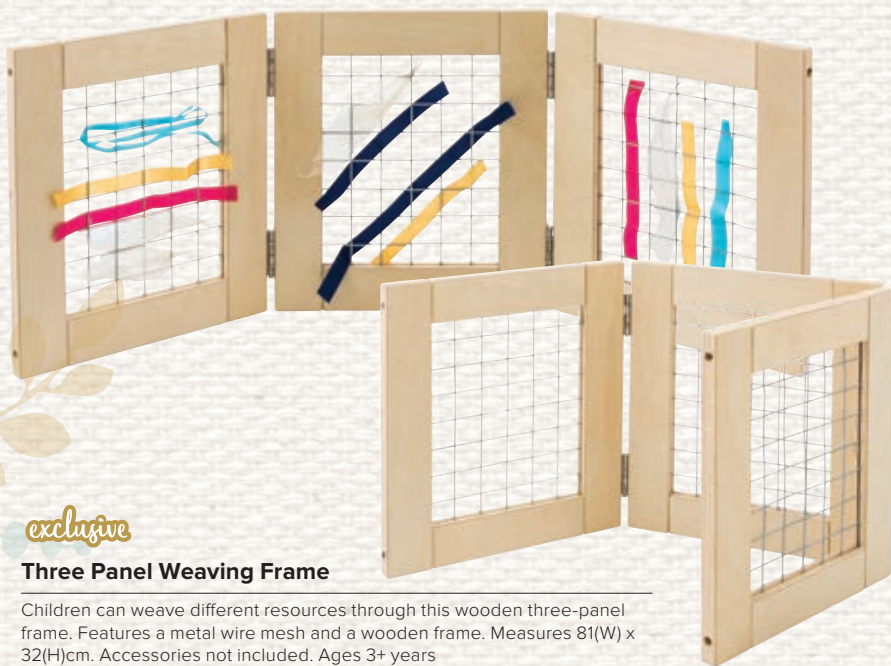

Loose Parts

Loose Parts allows children to be exposed to a variety of materials, textures and shapes. The open-ended resources encourage problem solving, inquiry based learning and creative play.

exclusive

Three Panel Weaving Frame

Children can weave different resources through this wooden three-panel frame. Features a metal wire mesh and a wooden frame. Measures 81(W) x 32(H)cm. Accessories not included. Ages 3+ years

ACH8618 Each

$75.95