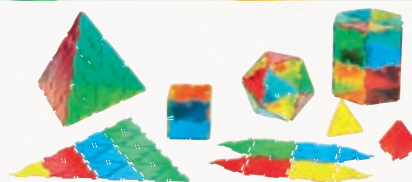

Pressed Feathers, Plants & Leaves

KNB0009 22 pieces

\$42.95

BUY 280 PIECE SET & SAVE
\$1495

Translucent Polydron

POLYDRON

Polydron – Translucent Construction Sets

An open ended construction set for the light box. This set features bright, transparent Polydron pieces which can easily connect together. Explore colour, shape, geometry and construction on the light box. Ages 3+ years