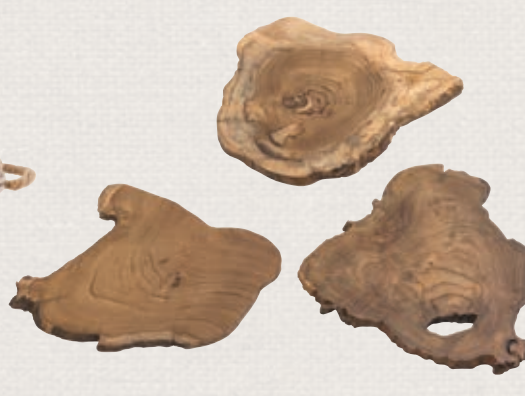

Extra Large Wicker Baskets

exclusive

These massive woven baskets feature rope handles and are made from thick wicker. Largest Basket (CHH6005) measures 68(W) x 55(D) x 52(H)cm. As items are made from natural wicker, the internal weave may not be smooth and flat. Not suitable for outdoors.

CHH6005 Oval – Set of 3 **$159.95**