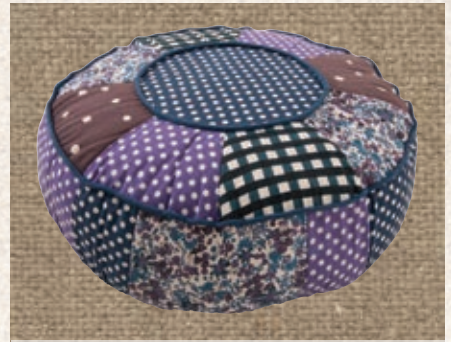

Embroidered Pouf

Create a comfortable play space with this beautiful and hand made pouf. Made from cotton, the cover is removable and machine washable. As item is handmade colours and designs may vary.

PRT018 40cm $54.95

BUY KIT & SAVE
$1195

Natural Spaces – Bamboo Play House & Floor Mat

A beautiful bamboo and wood play space. Perfect for quiet time, reading or role-play. It features a soft, PVC covered floor mat and a play space with both bamboo and opaque plastic walls for supervision. Kit includes the Play House (DM001) and the Floor Mat (DM001MAT). Contents may vary.

DM001K Kit $1,158.95