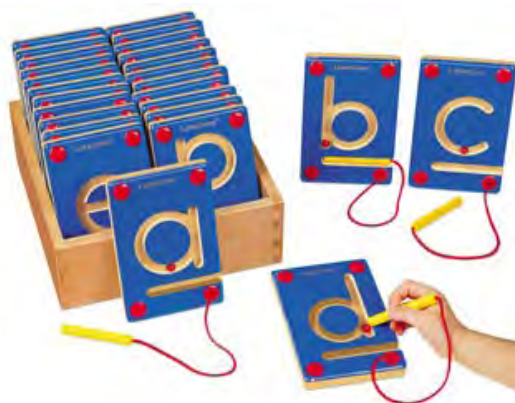

SAVE \$21.60

27%
discount

Magnetic Alphabet Tree

GD730

WAS \$99.95

\$72.95

SAVE \$27.00

25%
discount