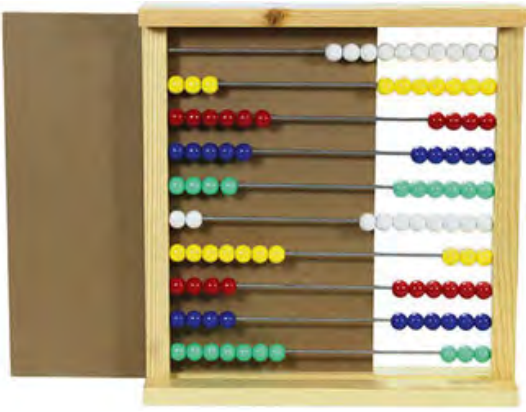

50%
discount

WAS $29.95

$14.95

SAVE $15.00

Bead Frame Patt A

TFC10432