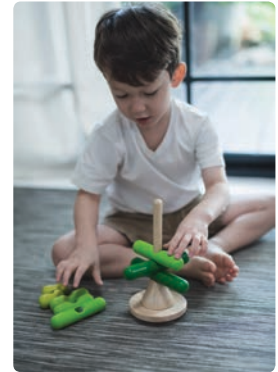

PT5149

\$34.95

Magnetic Stacking Rocket

This Magnetic stacking rocket is a wonderful wooden toy can be played with as a stacker and also in pretend play as a rocket. It includes the characters of a spaceman, an alien and a monkey, for a variety of space adventures. Size: 8(W) x 8(D) x 20cm(H). Ages 18+ months