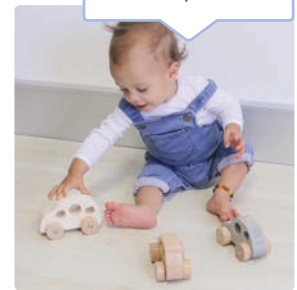

Pull Along Shape Sorting Truck – Grey Tones

A Scandinavian style wooden pull-along shape sorting truck is an exciting update on the classic toy. Toddlers can drop wooden shapes (triangle, ellipse, star, square trapezoid, cylinder) through the matching holes, then open the lid and take them all out to start again. The truck is also a pull-along toy allowing toddler to play with it individually.

LB51612

$33.95

Pull Along Puppy – Grey Tones

This Scandinavian style pull-along puppy is a fantastic mate for any toddlers. Pull along puppy can help your child to develop fine motor skills through physical challenge and encourage independent creative play.

LB51614

$27.95

Stacking Puppy – Grey Tones

This Scandinavian style wooden stacking puppy is a creative update on a classic one. Stacking Puppy can help eye-hand coordination, encourage problem solving and teach size recognition. This funny face puppy gently rocks, easily stacks and will make your kids smile.

LB51613

$27.95

Discoveroo Chunky Neutral Cars

A pack of 3 beautiful and simple wooden cars which are ideal for little hands to grab. These are made from beech wood and coated with natural water lacquer. They are 12.5 x 6.0 x 7.5cm. Recommended for children 12+ months.

BBR029

Set of 3 $39.95

NEW

$129.80
$109.95

Save $19.85