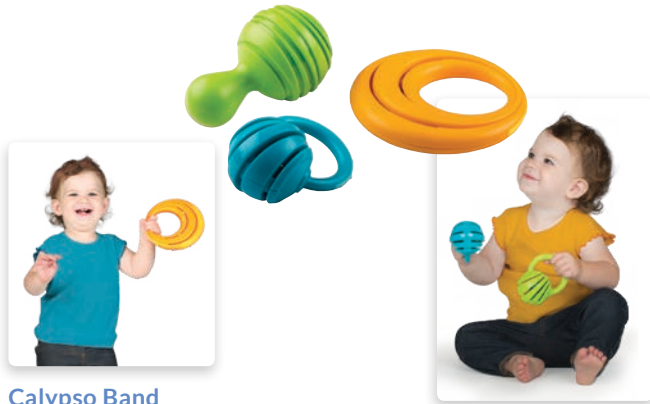

~~\$109.40~~
\$89.95
—
Save \$19.45

Toddler's Music Carnival

Now your little musicians can create their very own little carnival! The Baby Music Carnival offers a wide variety of sounds, colours, and musical fun. Ages 6+ months

HLT3004

Set of 4 \$33.95

Shake, Jingle & Roll

A beautiful set of three musical shapes each with a distinctive sound. Easy for little hands to handle and explore. Ages 3+ months

HLT3800

Set of 3 \$24.95

Calypso Band

Vibrantly colored set including maracas, tropical bell and a tambourine. The perfect introduction to music everyone enjoys. Ages 6+ months

HLT9015

Set of 3 \$32.95

Mini Orchestra Set

Babies will enjoy the musical sounds of these rhythm pals. Set of 4 includes Mybell, ClipClap, Tambaring and Rock n Roll. Ages 6+ months

HLTKIT4

Set of 7 \$99.95

~~\$121.80~~
\$99.95
 —
 Save \$21.85

Wave Drum

Attractive Wave Drum with a special textured wavelike rim. Gently tilt the Wave Drum, and listen to the soft gentle sound of soothing ocean waves. Ages 12+ months