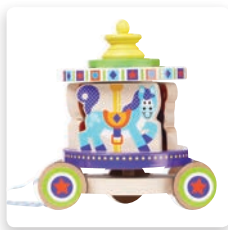

Melissa & Doug

First Play – Carousel Pull Toy

Young children will have a merry time making this sturdy and colourful carousel pull toy go 'round! The carousel fits on a solid wood base and spins as the toy rolls. Seven wooden pieces, including three double-sided carousel horses, are removable and stand on their own for even more play options. Suitable for 18+ months.

MND3616 $59.95