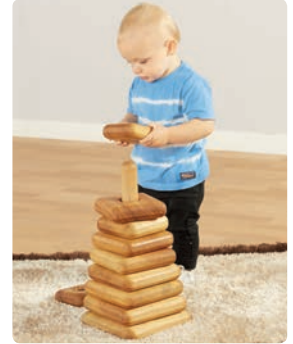

Stacking & Sorting

Giant Wooden Pyramid Set

Children will love stacking these giant wooden rings. This natural resource is beautifully made, each piece carefully smoothed and crafted. The shapes neatly rest on to the central pole. Stack, post, roll, count, sort and line up these chunky shapes. It has a timeless appeal and added interest as it is a giant-sized version. They are made from ash and birch wood and treated with natural linseed oil and beeswax. Ages 10+ months

TTS5326K

Set of 2 $289.95

$329.90
$289.95
Save $39.95

Giant Wooden Round Pyramid

Set includes stand and 9 discs in descending sizes. Size: disc 11 to 18cm(D).

TTS5326

$164.95

Giant Wooden Square Pyramid

Set includes stand and 9 squares in descending sizes. Size: 40cm(H).

TTS6026

$164.95