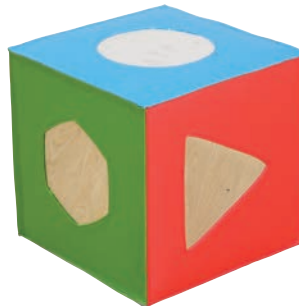

Coloured Cube with Mirror Shapes

This colourful cube has 6 different coloured sides, with a different mirrored shape on each one. Children can learn about shape & colour, a great sensory item for babies & toddlers to explore. Ages 6+ months

DM4060

$69.95