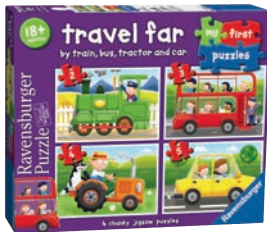

Travel Far

RB07303-0

Set of 4 $19.95