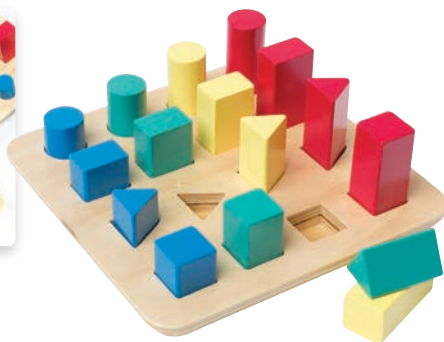

MND5180

\$52.95

Pull Along Shape Sorting Truck - Grey Tones

A Scandinavian style wooden pull-along shape sorting truck is an exciting update on the classic toy. Toddlers can drop wooden shapes (triangle, ellipse, star, square trapezoid, cylinder) through the matching holes, then open the lid and take them all out to start again. The truck is also a pull-along toy allowing toddler to play with it individually. Ages 18+ months

LB51612

\$33.95

Colour and Shape Sorting Board

A classic educational toy designed to help children learn to distinguish and sort shapes, colours and sizes through play. This set of premium wooden blocks has been especially designed and crafted for small hands to grip easily. Match each of these brightly-coloured blocks to the correct position on the base board or stack them on top of each until they fall! Ages 12+ months

LF803

\$42.95

Shape Sorting Drum

This brightly coloured wooden shape sorter is an exciting update on a classic toy! Toddlers can drop the dozen-plus vibrant wooden shapes - including a triangle, an octagon, a star, a rectangle, a square, a trapezoid, a hexagon - through the colour-matched holes, then roll the drum along, open the lid, and start all over again. An early-learning powerhouse that encourages colour and shape recognition, manual dexterity, and more! Size: 15.2(D) x 15.2cm(H). Ages: 12+ months