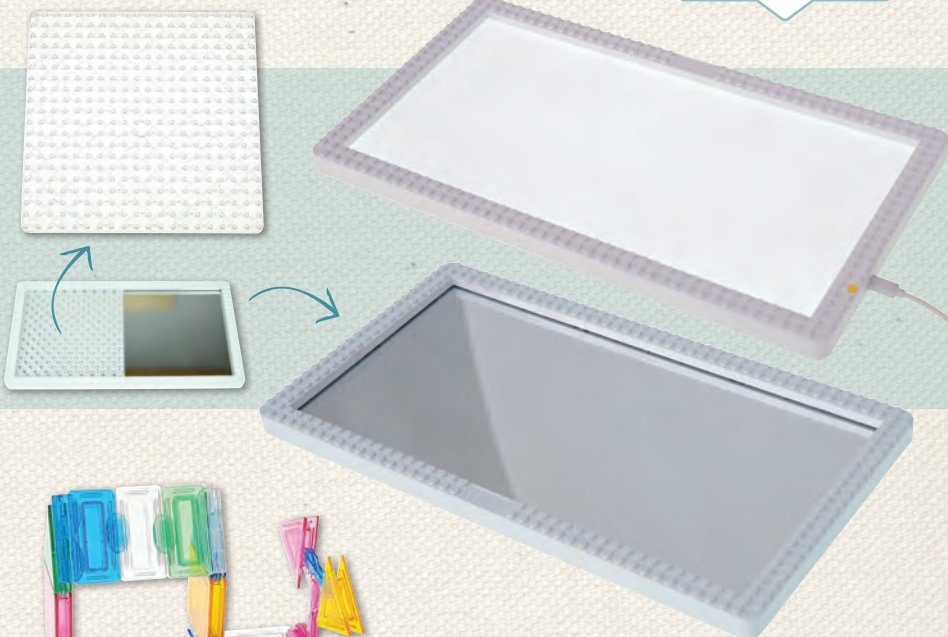

Twipea Lightbox & Mirror Set

Includes a USB-powered light panel, a mirror panel and 2 x clear building plates which are all compatible with both the Twipea blocks and LEGO bricks. Both the mirror and light panel measure 35(W) x 19(L)cm. To be used with supervision and not for children under 3 years.

TWP1010 36 pieces $199.95