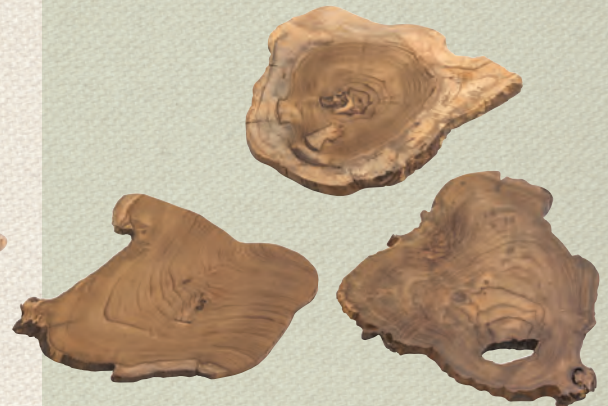

Extra Large Wicker Baskets

These massive woven baskets feature rope handles and are made from thick wicker. Largest Basket (CHH6005) measures 68(W) x 55(D) x 52(H)cm. As items are made from natural wicker, the internal weave may not be smooth and flat. Not suitable for outdoors.

CHH6005 Oval - Set of 3 $179.95