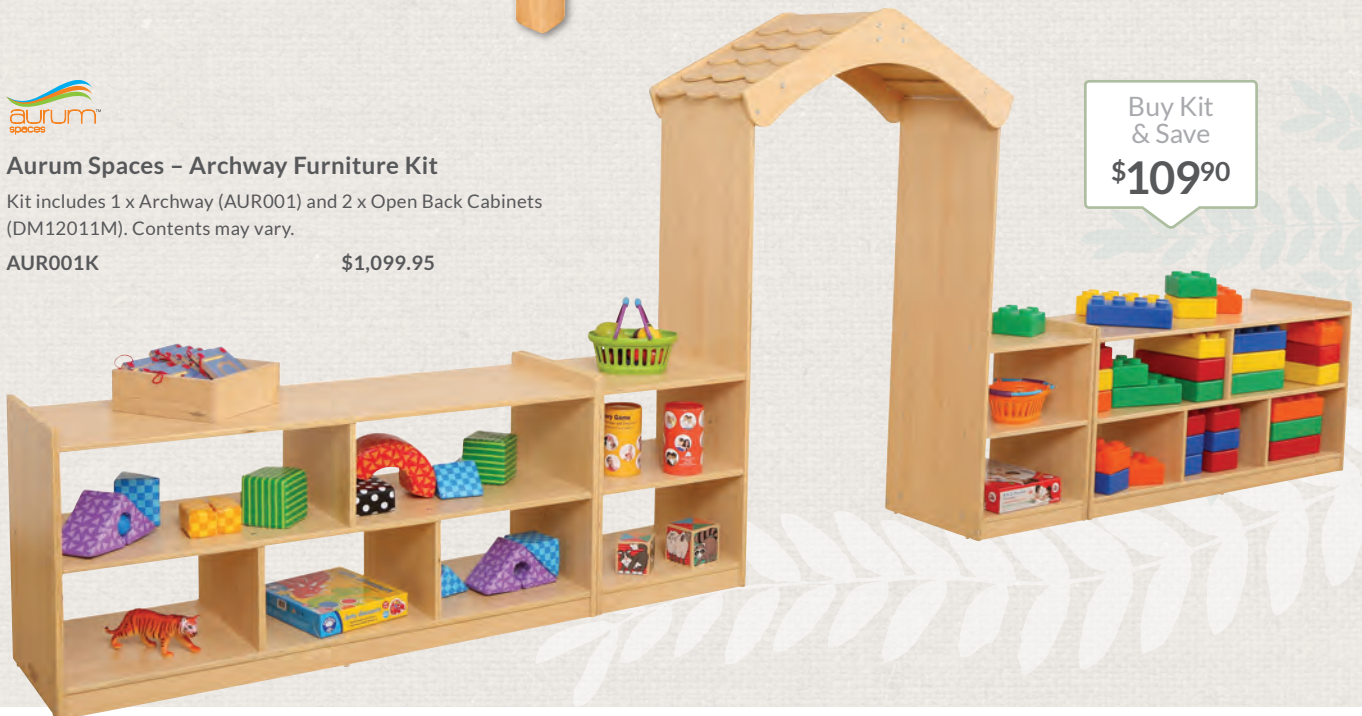

Buy Kit & Save
$10990