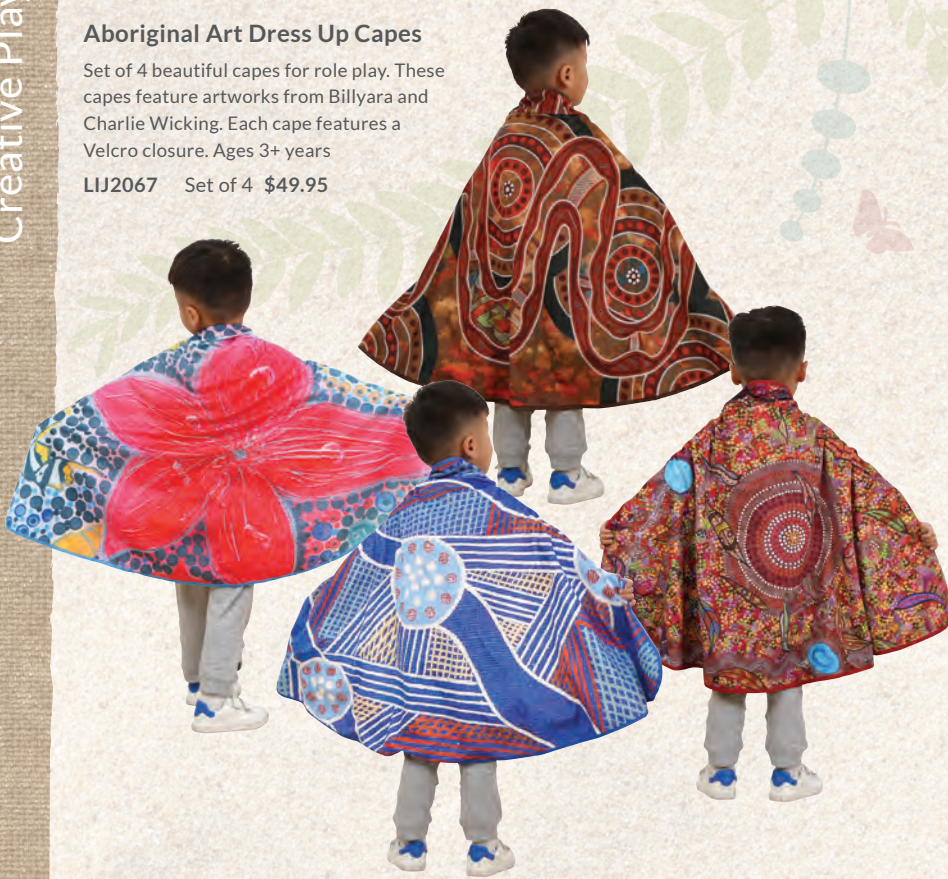

### Aboriginal Art Dress Up Capes

Set of 4 beautiful capes for role play. These capes feature artworks from Billyara and Charlie Wicking. Each cape features a Velcro closure. Ages 3+ years

LIJ2067 Set of 4 \$49.95