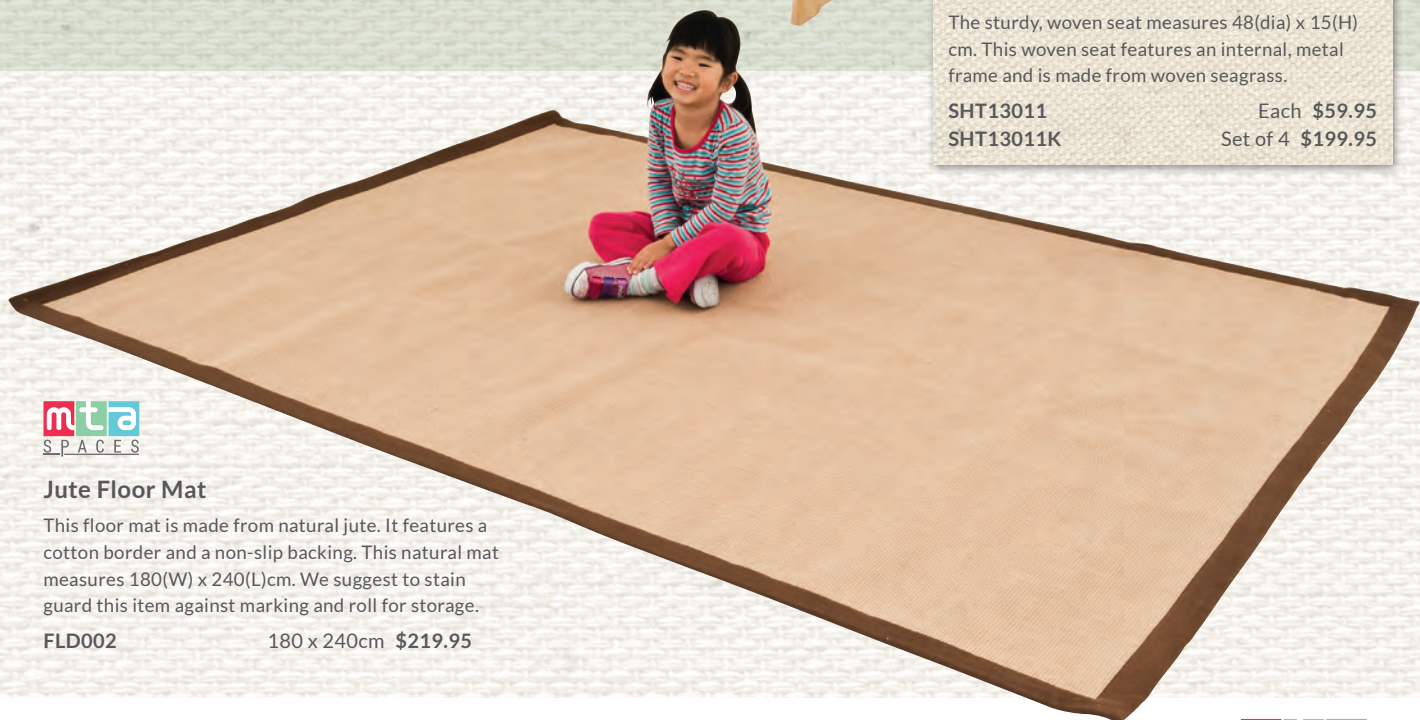

Jute Floor Mat

This floor mat is made from natural jute. It features a cotton border and a non-slip backing. This natural mat measures 180(W) x 240(L)cm. We suggest to stain guard this item against marking and roll for storage.

FLD002 180 x 240cm $219.95