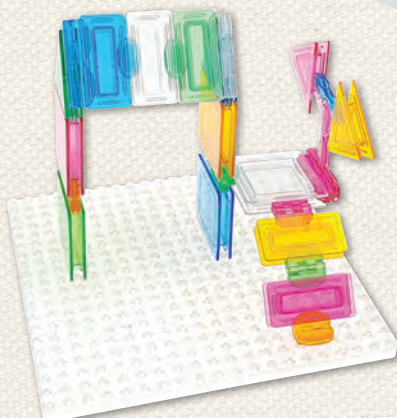

Twipea Lightbox & Mirror Set

Includes a USB-powered light panel, a mirror panel and 2 x clear building plates which are all compatible with both the Twipea blocks and LEGO bricks. Both the mirror and light panel measure 35(W) x 19(L)cm. To be used with supervision and not for children under 3 years.

TWP1010 36 pieces $199.95