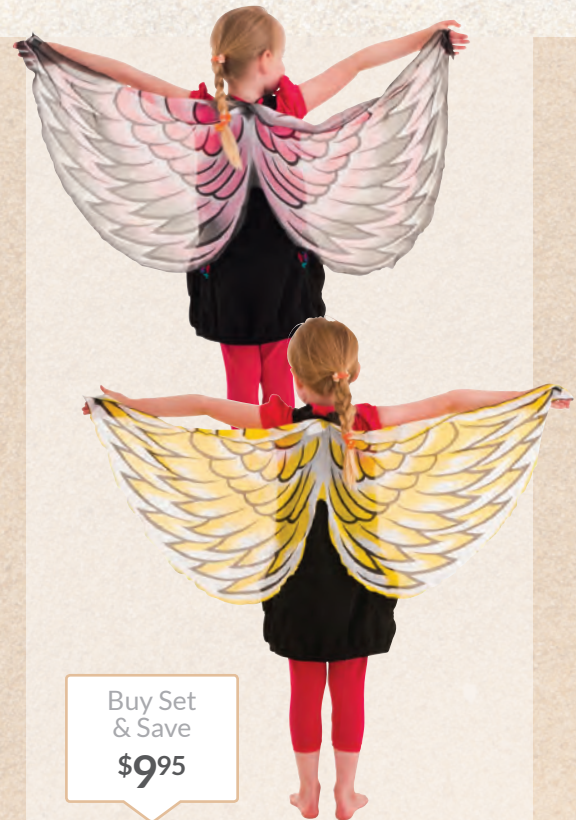

Buy Set & Save
$995

Native Australian Bird Wings

Each wing features finger and arm elastics and measures approx 60(W)cm. Kit includes Galah (SPR309) and Cockatoo (SPR308). Contents may vary. Ages 3+ years

SPR308K

Set of 2 $39.95