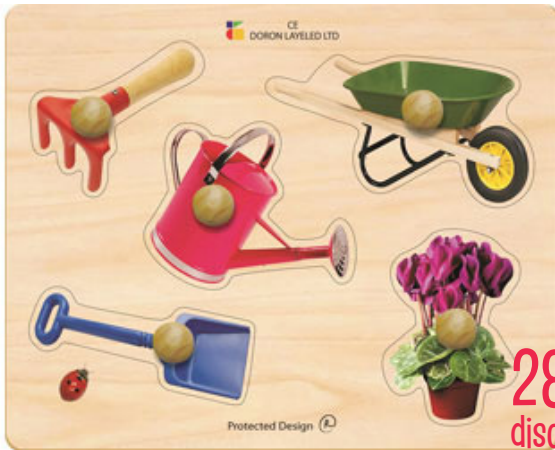

**\$34.95**

SAVE \$14.95

**Orchard Toys Memory Games**

OCKIT6

**27%**  
discount

WAS \$29.95

**\$21.95**

SAVE \$8.00

**Rburg - Snails Pace Race Game**

RB22052-6

**28%**  
discount

WAS \$24.95

**\$17.95**

SAVE \$7.00

**Garden Tools Wooden Knob Puzzle.**

DL10050