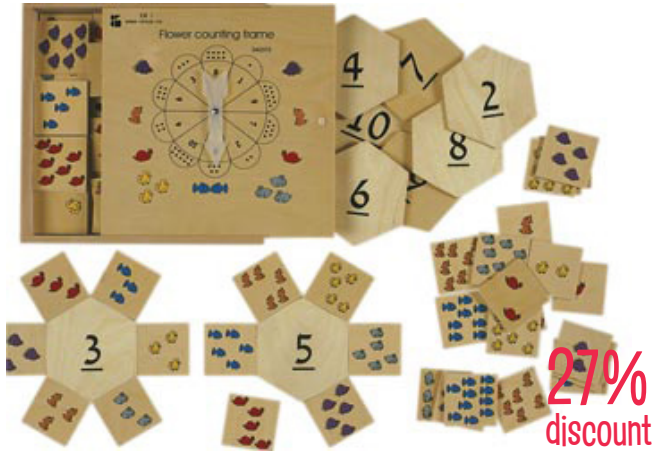

27%
discount

WAS $109.95

$79.95

SAVE $30.00

Flower Counting Frame

DL3372