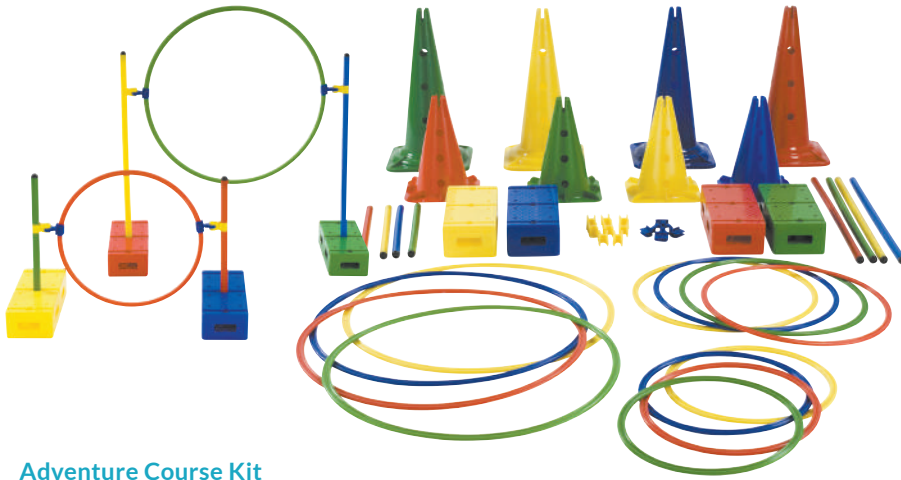

Active Play

Adventure Course Kit

Suitable for outdoor obstacle training, this kit contains the following components in assorted colours: 4 x Plastic Cones (30cm), 4 x Plastic Cones (50cm), 4 x Plastic Bricks (36 x 15 x 10(H))cm, 9 x Clips, 4 x Poles (40cm), 4 x Poles (71cm), 4 x Hoops 38(dia)cm, 4 x Hoops 50(dia)cm, 4 x Hoops 66(dia)cm. Ages 3+ years
AS101 $349.95