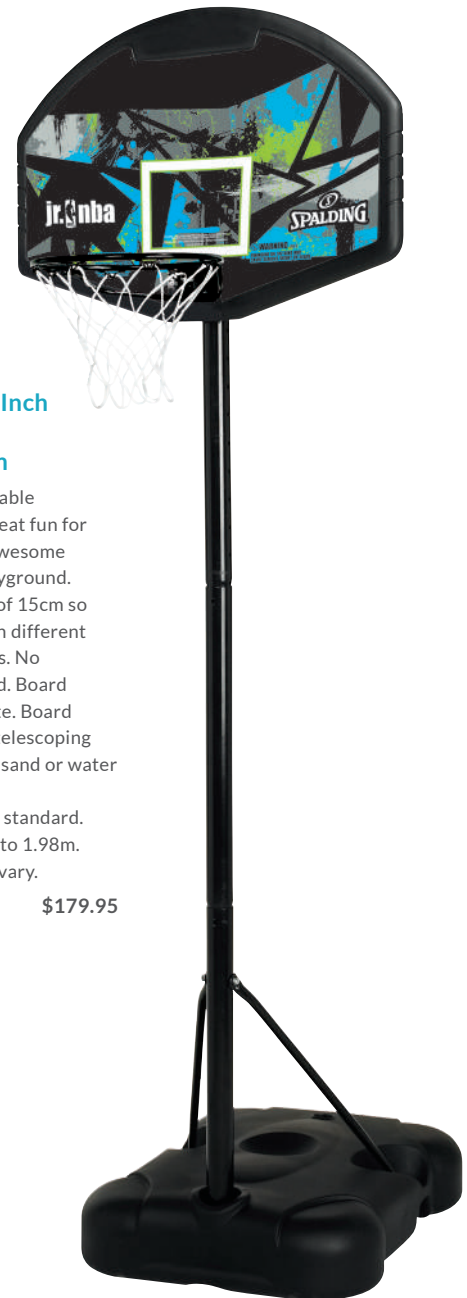

Summit Volleyball

Soft design and great for schools and clubs. Size: 19.5(dia)cm.

- SUM1101 Each \$20.95

Table Tennis Balls Practice Pack

Contains reusable storage bag. 100 quality 1 star training balls.

- YON024 Pack of 100 \$36.95

Spalding Standard Rim

Standard size. Solid steel rim with all-weather net included.

RUSL218

\$55.95

Summit Hand Goal Target

The summit Aussie Rules target is a fantastic training aid for practicing core fundamental skills. Use the target bullseye as an aiming point to practice handballs and short distance kicking. There is also a net behind the target so the ball will drop to the ground in front or behind the target for quick and easy retrieval. Assembled size: 160(H) x 100(W)cm.

SUM1525

\$99.95

Spalding NBA 32-Inch Junior Portable Basketball System

The Spalding NBA Portable Basketball System is great fun for young players and an awesome engagement on the playground. Adjustment in 6 levels of 15cm so the stand can work with different player ages and abilities. No assembly tools required. Board composition - composite. Board size - 81cm. Lift type - telescoping base - mobile, fills with sand or water - 64-litre capacity. Rim - 35cm heavy-duty standard. Height adjustable - 1.4 to 1.98m. Backboard colour may vary.