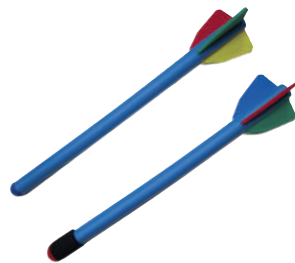

Foam Javelin

Soft and safe design that is a great way to introduce children to the athletic discipline of javelin. Work on correct grip, run up and throwing techniques. Multiples shown.

LTK027 90cm $13.95