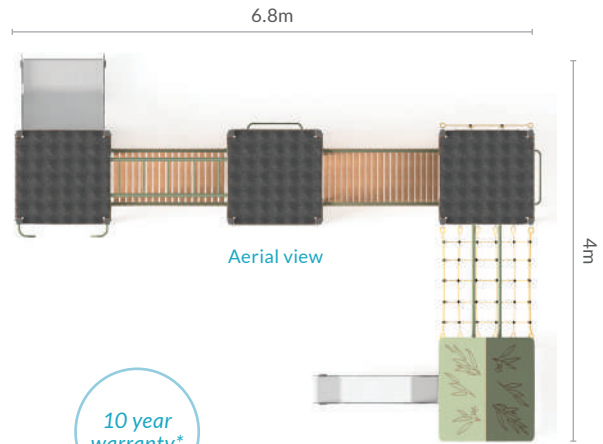

*Conditions apply

Triple Play Pod

Size: 5(L) x 4(W)m. Assembly required.
Soft fall required. Please note additional freight charges apply. Ages 3+ years

AP-POD-3

\$25,990.95

Includes

All the features of the Double Pod, PLUS:

- 1 Pod (3 Pods in total)
- Monkey bars (o)
- Flat bridge and grab rails (p)
- Double wide slide (q)
- Climbing grab handles (r)
- Sunshade on additional Pod

Quad Play Pod

Size: 6.8(L) x 4(W)m. Assembly required.
Soft fall required. Please note additional freight charges apply. Ages 3+ years