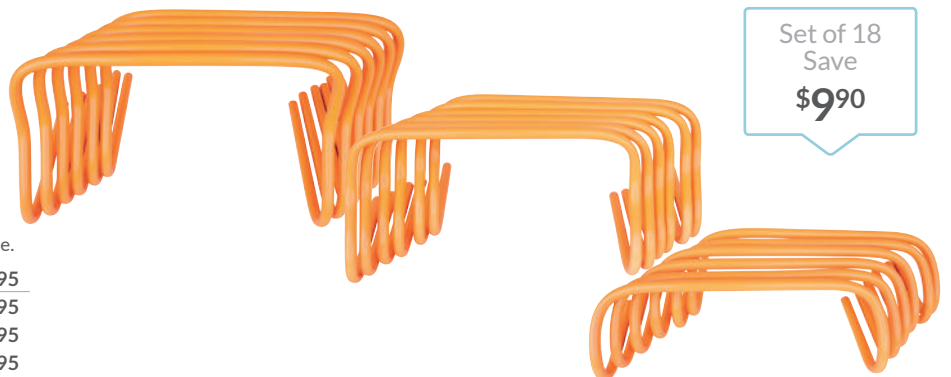

Training Hurdles Kit

Hurdles are 30, 22.5 and 15(H)cm and are supplied as a set of 18, which consists of 6 of each size hurdle.

XN912K Set of 18 $110.95
XN015H 15cm high - Set of 6 $35.95
XN022H 22.5cm high - Set of 6 $39.95
XN030H 30cm high - Set of 6 $44.95