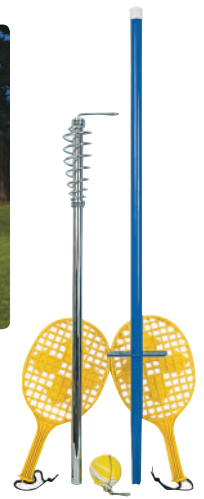

Orbit Tennis

Fast 2-player bat and tethered ball game for the playground.

BO999 Bat \$54.95
BO1001 Bat only \$7.95

Hold-A-Ring Walking Rope

Easy-hold rings are made of soft stuffed vinyl. Size: 4.5(L)m. Comes in a handy tote.