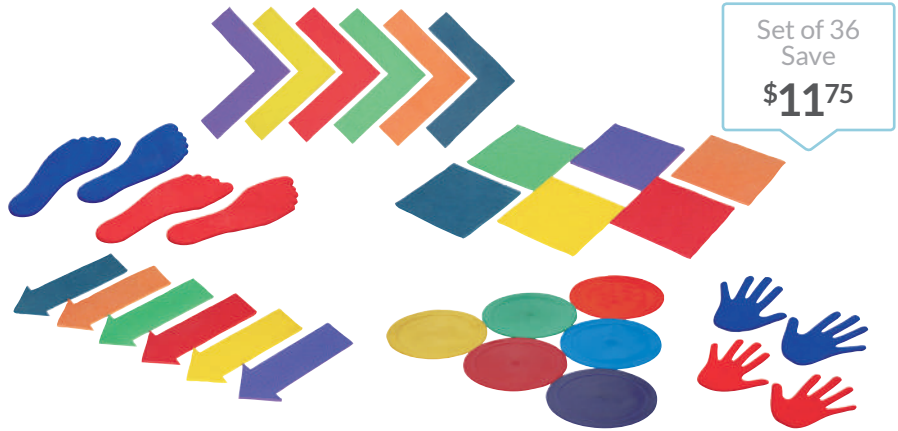

Sports Equipment

Throw Down Markers

Throw Down Markers are ideal for activity layouts on floors. They can be used to set out a play area, teach directionality and also improve balance skills. Special non-slip material so markers stay in place. Low height profile removes any tripping hazard.

XN063K	Set of 36 markers	$113.95
XN058	Arrow - Set of 6	$23.95
XN059	Round - Set of 6	$18.95
XN060	Corner - Set of 6	$23.95
XN061	Foot Shaped - Set of 6	$16.95
XN062	Square - Set of 6	$23.95
XN063	Hand Shaped - Set of 6	$17.95

Set of 36
Save
$1175