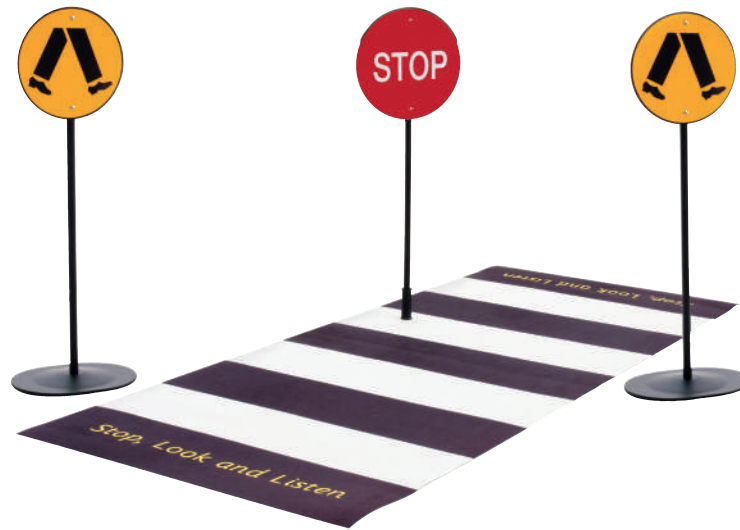

Road Crossing Safety

3+ yrs

Kit contains: 2 x TG08 Pedestrian Crossing Ahead Sign, 1 x TG09 Handheld Stop Slow Sign and 1 x SSP16 Zebra Crossing.

TG002K $225.95

$243.80
$225⁹⁵
—
Save $17.85

General Road Safety Signs

3+ yrs

Kit contains: 1 x TG01 Stop Sign, 1 x TG02 Give Way Sign, 1 x TG03 Roundabout Sign, 1 x TG04 Speed Limit Sign, 1 x TG05 No Entry Sign, 1 x TG06 Kangaroo Ahead Sign and 1 X TK2990 Traffic Light.

TG001K $209.95