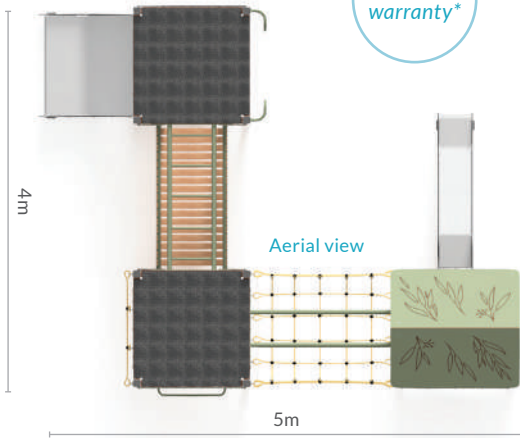

*Conditions apply

Triple Play Pod

Size: 5(L) x 4(W)m. Assembly required.
Soft fall required. Please note additional freight charges apply. Ages 3+ years

AP-POD-3

\$25,990.95

Includes

All the features of the Double Pod, PLUS:

- 1 Pod (3 Pods in total)
- Monkey bars (o)
- Flat bridge and grab rails (p)
- Double wide slide (q)
- Climbing grab handles (r)
- Sunshade on additional Pod

Quad Play Pod

Size: 6.8(L) x 4(W)m. Assembly required.
Soft fall required. Please note additional freight charges apply. Ages 3+ years