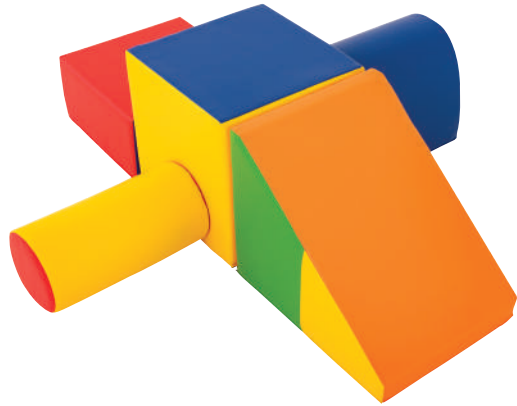

TG004K \$629.95

\$732.00
\$629⁹⁵
 —
 Save \$102.05

Soft Play & Foam Shapes

2+ yrs

Scramble Play – Foam & Vinyl

Set of 5 versatile shapes to be utilised individually or within other play centres to build motor skills and confidence. Great for first toddler play-climbing and sliding! Easy to store and fit into spaces by stacking. The set contains: a wedge (40(L) x 40(W) x 50(H)cm), 1 block (40(L) x 40(W) x 40(H)cm), 1 block (40(L) x 40(W) x 20(H)cm), a cylinder (40(L) x 20(D)cm) and an arch (40(L) x 30(W) x 30(H)cm). Ages 2+ years

FS6930

5 pieces \$539.95

Soft Play Big Bricks – Foam & Vinyl

Excellent for the development of balance and co-ordination. Can be used for obstacle courses or to build a playground or model. Made from the finest quality foam and covered with a water resistant vinyl-coated polyester material. Each brick measures 40(L) x 20(W) x 10(H)cm. Multiple sets shown. Colours may vary. Ages 3+ years