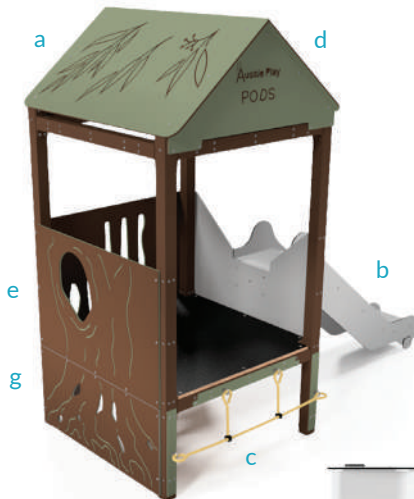

Moveable Play Equipment

Treehouse Play Pod

Size: 2.9(L) x 1.2(W)m. Assembly required.
Soft fall required. **Please note additional freight charges apply.** Ages 3+ years

AP-POD-1 $11,990.95

Includes

- 1 Pod (a)
- Large slippery dip (b)
- Rope climber (c)
- Treehouse roof (d)
- Tree hollow peek-a-boo hole (e)
- Tree cave (f)
- Tree roots hiding nook (g)
- Natural treehouse wall (h)