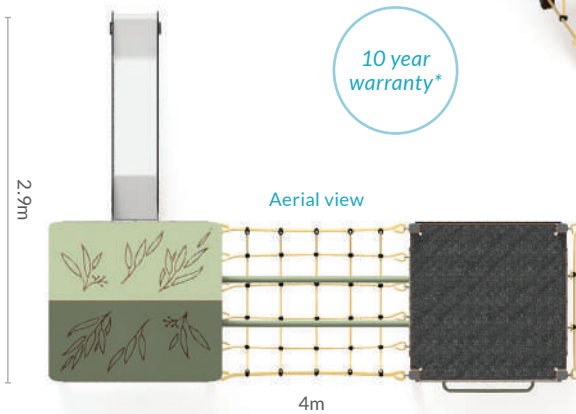

AP-POD-1 \$11,990.95

Includes

- 1 Pod (a)
- Large slippery dip (b)
- Rope climber (c)
- Treehouse roof (d)
- Tree hollow peek-a-boo hole (e)
- Tree cave (f)
- Tree roots hiding nook (g)
- Natural treehouse wall (h)

Double Play Pod

Size: 4(L) x 2.9(W)m. Assembly required.
Soft fall required. **Please note additional freight charges apply.** Ages 3+ years

AP-POD-2 \$19,990.95

Includes

- All the features of the Treehouse Pod, PLUS:
- 1 Pod (2 Pods in total)
 - Rope bridge (i)
 - Traverse poles (j)
 - Rock wall (k)
 - Movable play equipment adapter (l)
 - Tree cave panel (m)
 - Sunshade on additional Pod (n)

- 1 Pod (3 Pods in total)
- Monkey bars (o)
- Flat bridge and grab rails (p)
- Double wide slide (q)
- Climbing grab handles (r)
- Sunshade on additional Pod

Quad Play Pod

Size: 6.8(L) x 4(W)m. Assembly required.
Soft fall required. Please note additional freight charges apply. Ages 3+ years