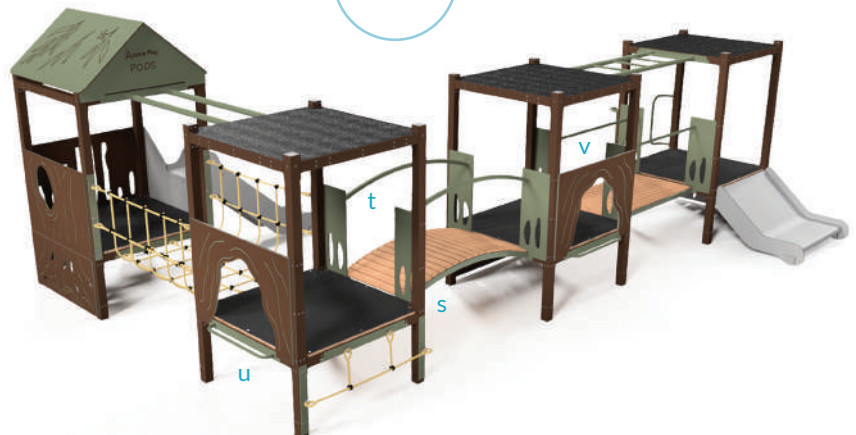

- 1 Pod (3 Pods in total)
- Monkey bars (o)
- Flat bridge and grab rails (p)
- Double wide slide (q)
- Climbing grab handles (r)
- Sunshade on additional Pod

Quad Play Pod

Size: 6.8(L) x 4(W)m. Assembly required.
Soft fall required. Please note additional freight charges apply. Ages 3+ years

AP-POD-4

\$31,990.95

Includes

All the features of the Triple Pod, PLUS:

- 1 Pod (4 Pods in total)
- Curved timber bridge (s)
- Curved grab rails (t)
- Additional movable play equipment adapter (u)
- Sunshade on additional Pod
- Additional tree cave panel (v)

*Conditions apply

Moveable Play Equipment

~~\$1,329.80~~
\$1,263⁹⁵

Save \$65.85

Basic Playset

A great starting point or addition to existing playsets and pieces. Set includes 90cm Timber Ladder, 60cm Trestle, 90cm trestle and Board Walk. Soft fall required.

UP099K

4 pieces \$1,263.95

~~\$2,259.70~~
\$2,127⁹⁵

Save \$131.75

Basic Cube Playset

A basic cube playset that is a great addition to existing playsets and pieces. Set includes 55cm Adventure Cube, 120cm Walkboard, 120cm Cleated Plank, 2x 40cm Plywood Rectangles and 90cm Timber Ladder. Soft fall required.