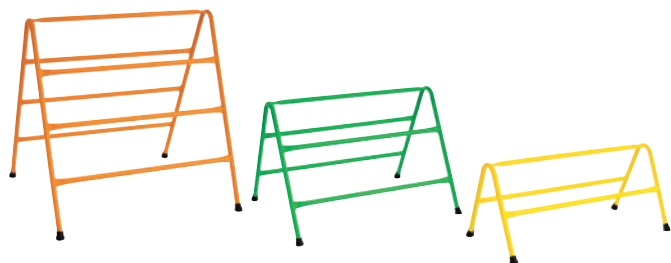

DMP1310

120cm \$209.95

Arch Walkway

This all-metal walkway comes complete with cleats and hook and loop straps for attachment to trestles. Measures 89(L) x 30(W) x 10.8(H)cm. Illustrated trestle not included.

DMP1303

\$199.95

Moveable Play Equipment

All ASP trestles feature a large angled foot for greater stability and increased protection for your soft fall.

Wide Trestles

Ideal for setting up an assortment of planks, ladders and agility frames. Each wide trestle has powder-coated steel frames and is rust-resistant. Soft fall required. Ages 3+ years