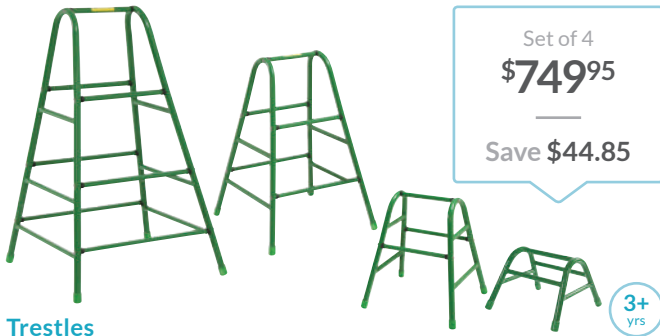

UP011

\$545.95

Zig 'n' Zag Crosser

160cm (L)
48cm (W)
52cm (H)

3-8 yrs

This crosser will certainly require great hand-eye coordination. Includes side handles for balance. Trestles not included.

UP008

\$519.95

Balance Wobble Walk

110cm (L)
50cm (W)
30cm (H)

3-8 yrs

Aluminium construction balance beam walker. Other play pieces can also be joined to the balance wobble walk.

UP062

\$369.95

Set of 4
\$749⁹⁵
 —
 Save \$44.85

3+ yrs

Trestles

These solid steel trestles are great to hold planks, ladders and other outdoor equipment. Soft fall required

DMP1312K	Set of 4	\$749.95
DMP1312	30cm	\$84.95
DMP1313	60cm	\$139.95
DMP1314	90cm	\$209.95
DMP1315	120cm	\$359.95