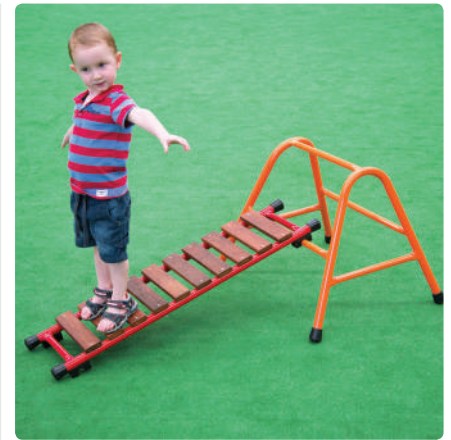

112cm (L)
48cm (W)
58cm (H)

2-8 yrs

Western Bridge

Crawl under the bridge or climb over it. Great for attaching other pieces.

UP092

\$545.95

110cm (L)
28cm (W)
5cm (H)

2-8 yrs