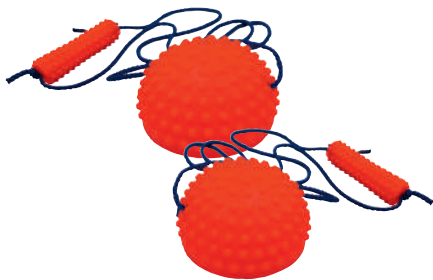

Tactile Stilts

High quality pair of walking stilts with small nodules on the top surface to provide traction and a sensory experience. Alternatively, the stilts can be turned over so the feet are on a flat surface, but have a more challenging balancing task standing with the rounded side facing the ground.

BRU040

6 or more

$26.95

Each pair $22.95