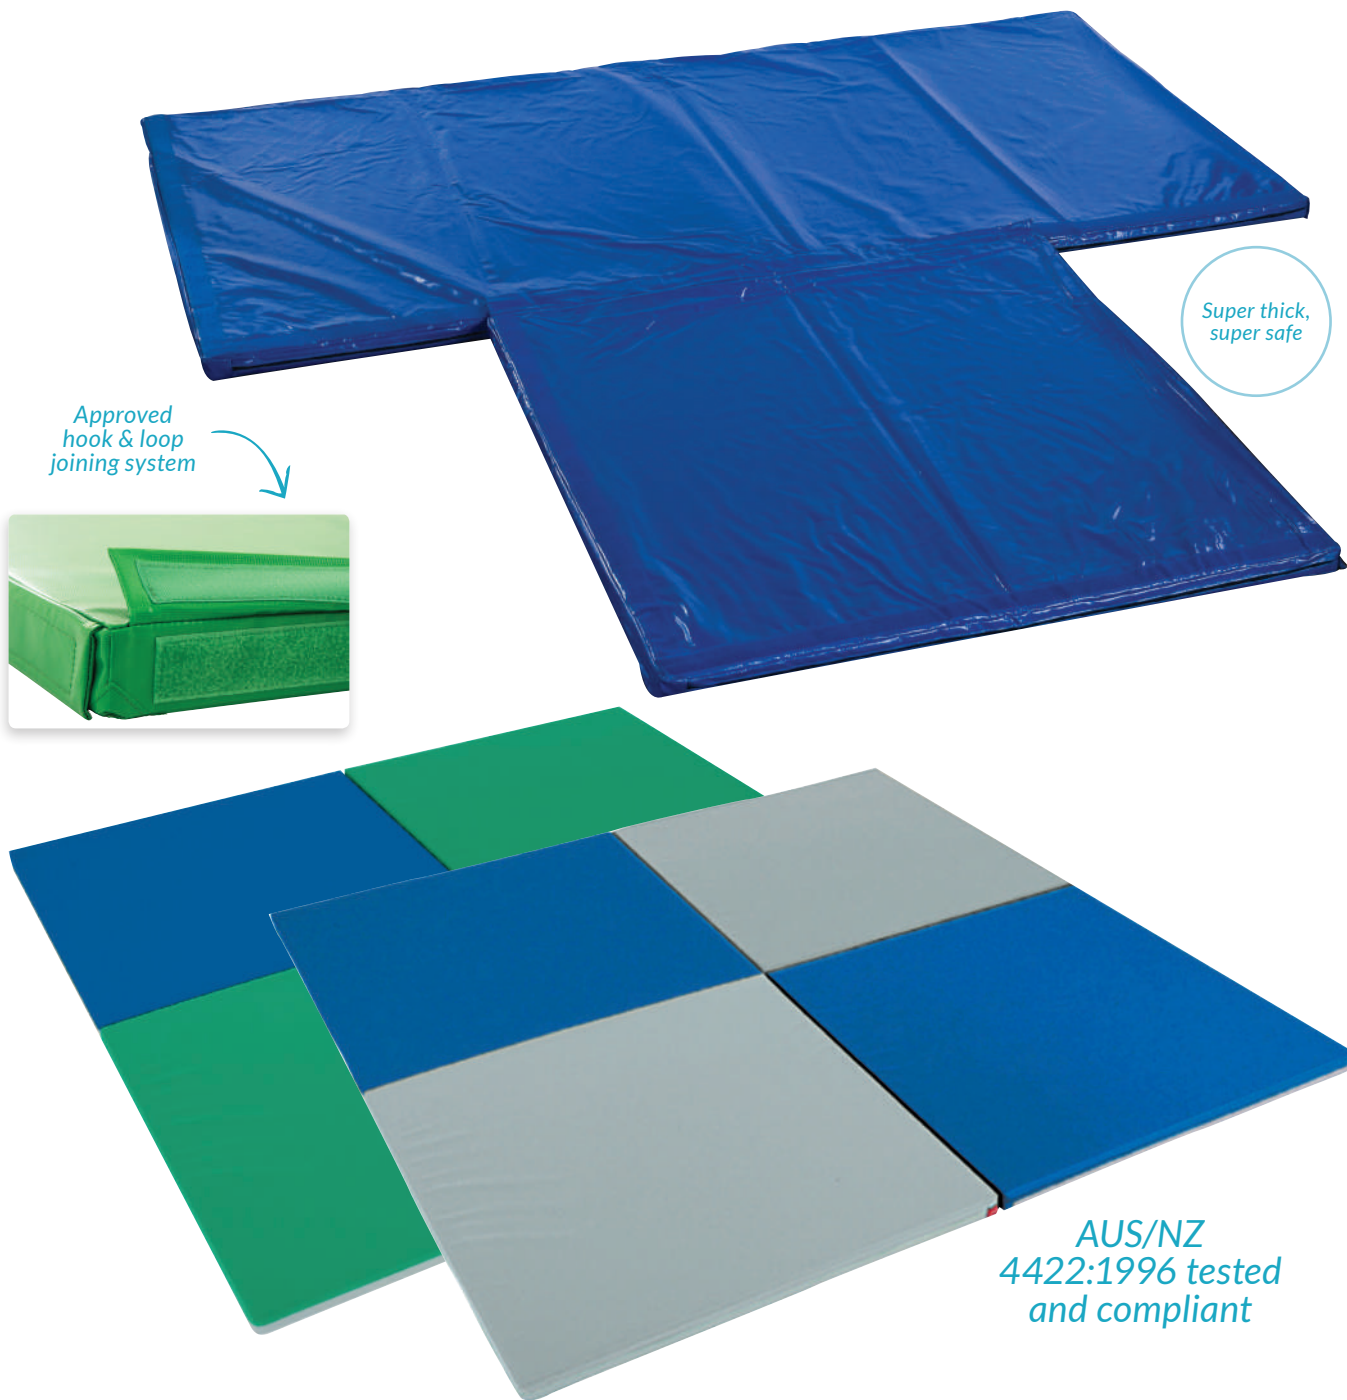

Soft Fall Mats

These mats can be used as a single 1 x 1 metre mat, or connected together to make single colour or engaging 2 or 3 colour safe soft fall area of different sizes. Replacement covers available for purchase online.

DESK002	Grey	\$209.95
DESK003	Green	\$209.95
DF64	Blue	\$209.95
DF66	100(L) x 200(W) x 5(H)cm – Blue	\$359.95

Approved hook & loop joining system

Folding Mat Canvas Finish

This fold-up mat is easy to store as it is easily folded up. Made from high-density foam covered with a durable washable rubber backed red and blue canvas. Measures 180(L) x 120(W) x 4(H)cm. Multiple mats shown.

DF85	\$89.95
------	---------

Red one side,
blue the other

Soft Fall, Mats & Foam Products

AUS/NZ
4422:1996 tested
and compliant

Soft Fall Mats

These soft fall mats are 5cm thick. They are made from foam and are covered in water repellent vinyl. They are available as 100cm square or 100 x 200cm rectangular shapes. Tested and compliant with AUS/NZ 4422:1996. Combination set of 2 of each mat sizes, making it a set of 4 mats. Tested and compliant to a 1.7m fall height. **WARNING:** Beware of any mats that state they are compliant, yet do not feature an approved joining system. Unless your mats can join to create a larger fully compliant surface area, your play area will fail compliance! Replacement covers available for purchase online.