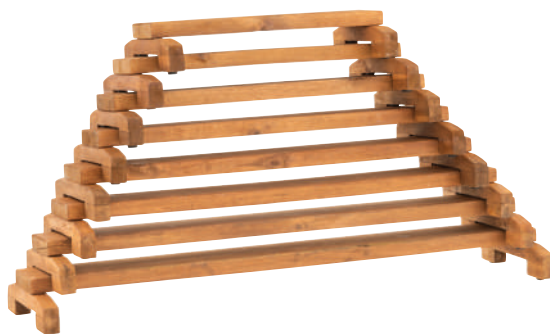

BRU040

6 or more

\$26.95

Each pair \$22.95

Tactile Discs

Set includes 10 large and 10 small discs, a blindfold and a large cloth bag. Large circle is 27(dia)cm small circle measures 11(dia)cm. Ages 3+ years

GJ2116

Set of 20 \$269.95

Vestibular stimulation

Carousel Balance Disc

Exciting mini carousel giving children a real spin! The plastic seat measuring 56cm in diameter, is placed at a slight angle to allow the child to propel the carousel by shifting the body's centre of gravity. Younger children are also able to set the seat in motion by pushing off with their feet. The seat has a thick edge to make it easy for children to get a good grip and hold on when the carousel is moving. Ages 3 to 10 years

GJ2167

\$219.95

Walkboard Set

These wooden walkboards come in different lengths for the children to create their own pathways and challenges. For indoor or outdoor use and stack for easy storage. Size of largest walkboard 102(L) x 25(W) x 8.5(H)cm. Full size dimensions online.