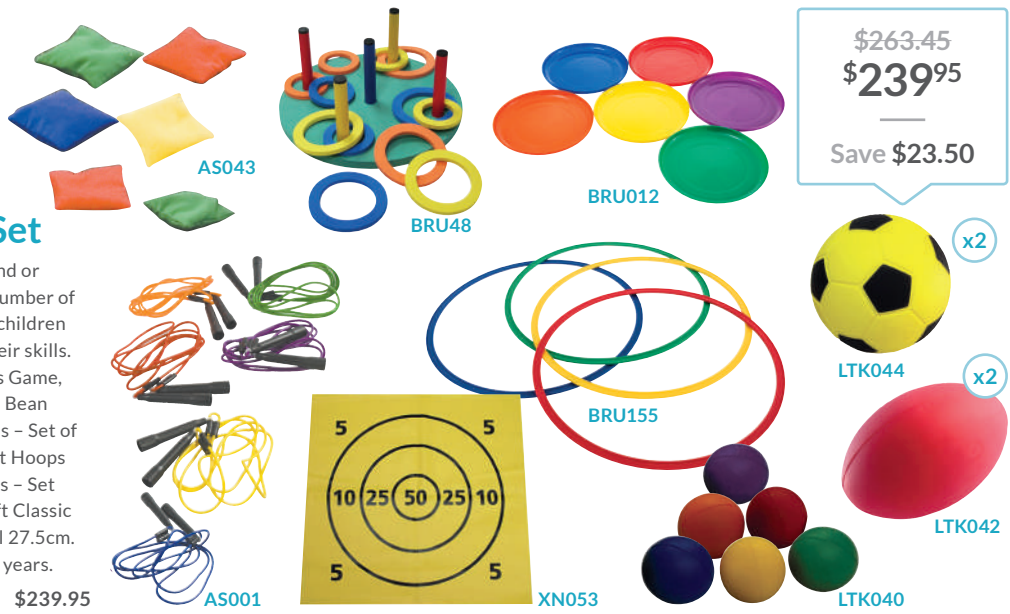

LTK039

\$7.95

Floor Target Toss Game

100(dia)cm target mat. Use with balls and bean bags for fun games with children and to improve dexterity skills.

XN053

\$36.95

\$263.45
\$239.95
 Save \$23.50

Playground Starter Set

The perfect starter set for any playground or outdoor area. This set contains a large number of resources that are great for getting the children to play with one another and develop their skills. Set includes: 1x BRU481 Foam Ring Toss Game, 4x BRU012 – Plastic Frisbees, 1x AS043 Bean Bags – Set of 6, 1x AS001 Skipping Ropes – Set of 6, 1x XN053 Target Mat, 1x BRU155 Flat Hoops – Set of 4, 1x LTK040 Skinned Foam Balls – Set of 6, 2x LTK044 Pu Soccer Balls Ultrasoft Classic 18cm and 2x LTK042 Soft Foam Football 27.5cm. Contents and colours may vary. Ages 3+ years.

BRU481K \$239.95

Playground 'Get Active' Kit

Excellent for all your outdoor and sport activities, this set includes the following: 2 x Lolo balls, 4 x mini hops, 2 x air comet balls, 2 x light scoops, 2 x hollow balls 9.3(dia)cm, 2 x shuttle bats, 2 x shuttle heads, 1 x jumping ball 55(dia)cm, 2 x catch balls, 1 x balance board, 2 x soccer balls 21.5(dia)cm, 2 x twirl and jump sets, 6 x catch a cup sets, 6 x jumping sacks, 4 x Aussie Rules footballs, 2 x watermelon spray balls, 2 x volleyballs (official size), 6 x bean bags, 10 x hollow balls 9.3(dia)cm, 6 x skipping ropes (274cm), 2 x cricket bats, 2 x cricket balls, 1 x launcher (no ball) and 4 x Frisbees. Contents and colours may vary. Ages 3+ years