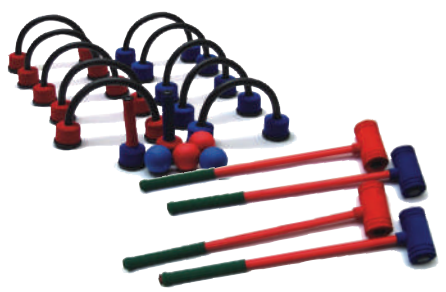

$263.45
$239.95
Save $23.50

Playground Starter Set

The perfect starter set for any playground or outdoor area. This set contains a large number of resources that are great for getting the children to play with one another and develop their skills. Set includes: 1x BRU481 Foam Ring Toss Game, 4x BRU012 – Plastic Frisbees, 1x AS043 Bean Bags – Set of 6, 1x AS001 Skipping Ropes – Set of 6, 1x XN053 Target Mat, 1x BRU155 Flat Hoops – Set of 4, 1x LTK040 Skinned Foam Balls – Set of 6, 2x LTK044 Pu Soccer Balls Ultrasoft Classic 18cm and 2x LTK042 Soft Foam Football 27.5cm. Contents and colours may vary. Ages 3+ years.

BRU481K $239.95

Playground 'Get Active' Kit

Excellent for all your outdoor and sport activities, this set includes the following: 2 x Lolo balls, 4 x mini hops, 2 x air comet balls, 2 x light scoops, 2 x hollow balls 9.3(dia)cm, 2 x shuttle bats, 2 x shuttle heads, 1 x jumping ball 55(dia)cm, 2 x catch balls, 1 x balance board, 2 x soccer balls 21.5(dia)cm, 2 x twirl and jump sets, 6 x catch a cup sets, 6 x jumping sacks, 4 x Aussie Rules footballs, 2 x watermelon spray balls, 2 x volleyballs (official size), 6 x bean bags, 10 x hollow balls 9.3(dia)cm, 6 x skipping ropes (274cm), 2 x cricket bats, 2 x cricket balls, 1 x launcher (no ball) and 4 x Frisbees. Contents and colours may vary. Ages 3+ years

BRU996 75 pieces $659.95

Adjustable Mini Basketball Stand

Adjustable height with stable base that can be easily filled with sand or water. Transport wheels. Adjusts from 170 to 230cm.

HS005 $169.95

Complete Cricket Set

Get a whole group of children involved in a fun cricket game with this complete set. Includes 2 bats, 2 bases, 4 bails, 6 poles (70cm) and 2 high quality PVC cricket balls.

JY177 Set $74.95

Foam Croquet Set