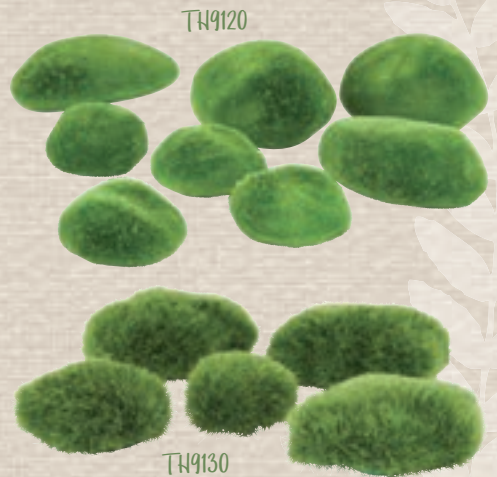

Mossy & Grassy Stones

Excellent for sensory play and creating small worlds. The mossy and grassy stones are made from lightweight foam. The largest mossy stone measures approx. 10(W)cm. The largest grassy stone measures approx. 8.5(W)cm. Ages 3+ years