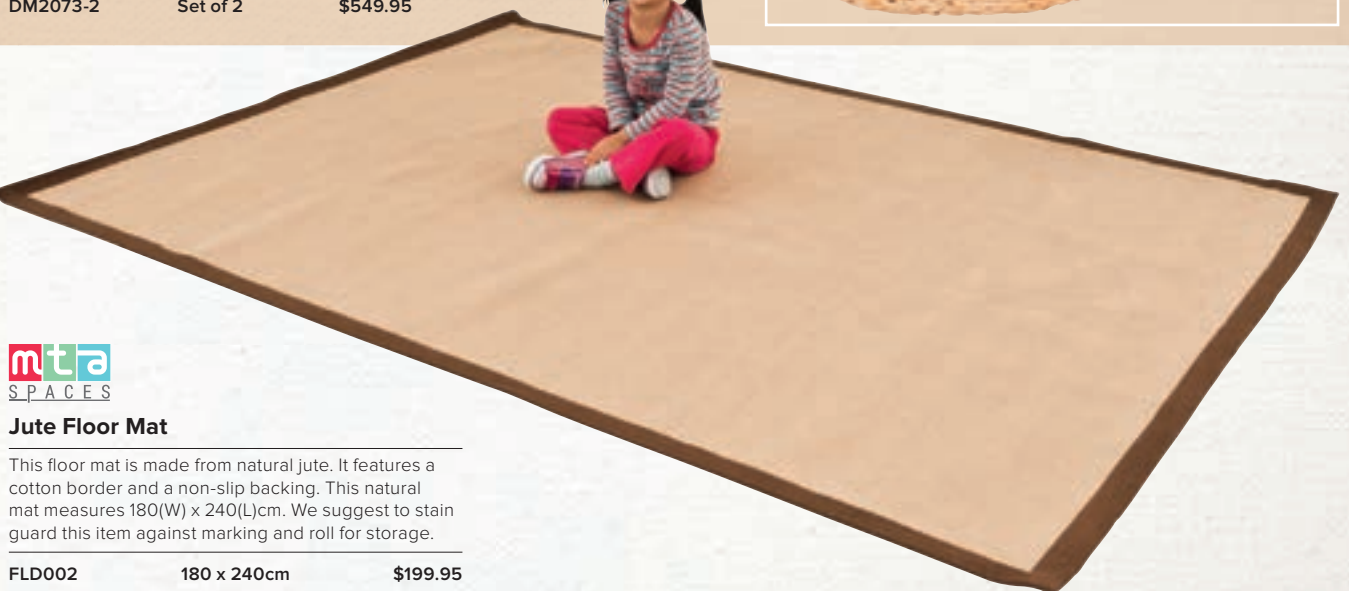

Jute Floor Mat

This floor mat is made from natural jute. It features a cotton border and a non-slip backing. This natural mat measures 180(W) x 240(L)cm. We suggest to stain guard this item against marking and roll for storage.

FLD002	180 x 240cm	$199.95