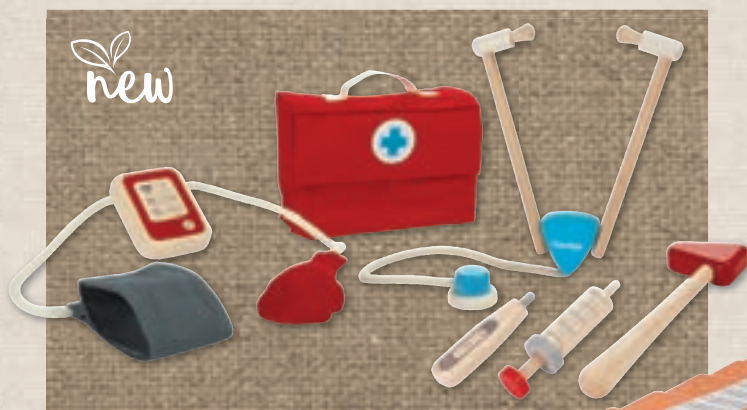

A sustainable design

Plan Toys Green Doll House with Furniture

Made from sustainable wood, this doll house exposes children to a more environmentally friendly lifestyle. Features a wind turbine, solar panel, water tank, recycling bins, and a biofacade. Measures 46(W) x 55(D) x 50(H)cm. Ages 3+ years

PT7156 Each $329.95

Plan Toys Creative Play House

Children can design and build this doll house in many different ways. This modern living house has 3 units that can be arranged in over 10 different ways. Doll house features a movable staircase, solar cell roof panels that can flip and create a garden, movable decoration walls, fences and modern furniture. Includes 28 pieces. Ages 3+ years

PT7610 28 pieces $199.95

Plan Toys - Doctor Set

A wooden medical set for role play. Includes different apparatus and a fabric bag. Bag measures 21(W)cm. Ages 3+ years

PT3451 6 pieces $49.95