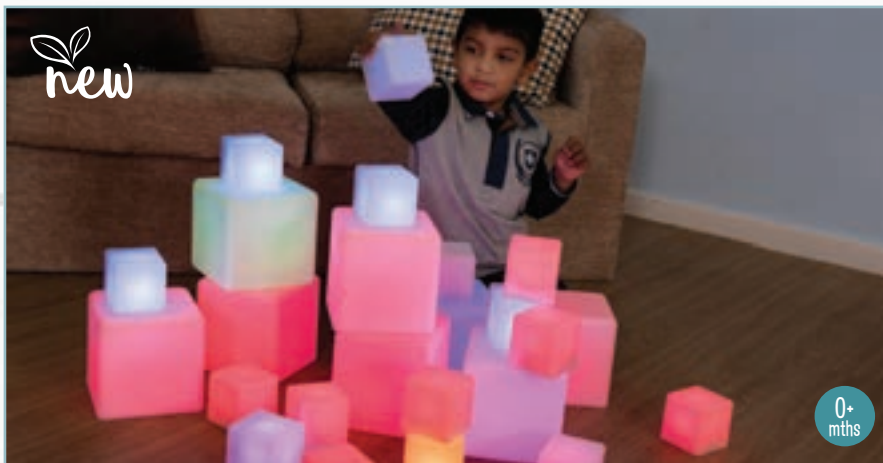

Colour Changing Sensory Blocks

Build and explore with these LED filled blocks. The blocks change colour when turned on a different side. An amazing sensory building set. Includes 4 x 15cm and 8 x 7.5cm cubes. Each cube requires 2xAA batteries (not included). Ages 0+ months

TTS6793   12 pieces $249.95

0+ mths

BUY 210 PIECE SET & SAVE
$19⁹⁵