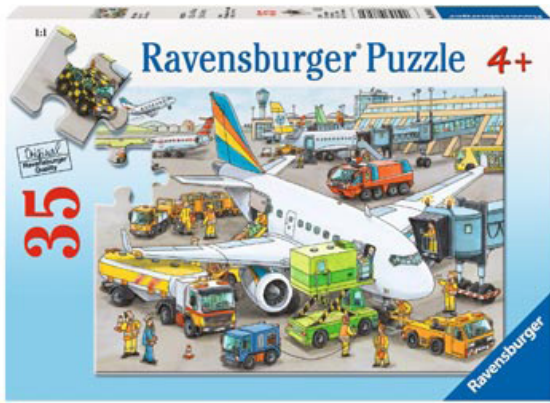

SAVE 18.00

60%
discount

M&D - Vehicles Jigsaw Puzzles In A Box

MND3794

WAS 19.95

7.95

SAVE 12.00

46%
discount