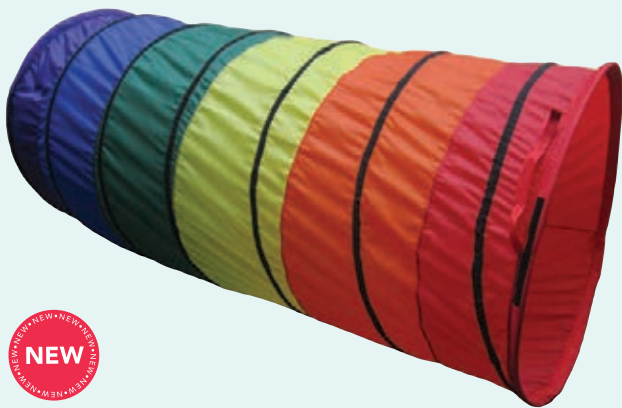

Tunnel 2.75m Long

A strong and durable tunnel that is brightly coloured to engage the children in play. Great for indoor or outdoor use. Made from nylon fabric. Size: 2.75(L) x 61(W) x 61(H)cm. Ages 3+ years.

BRU173 Each

$117.95