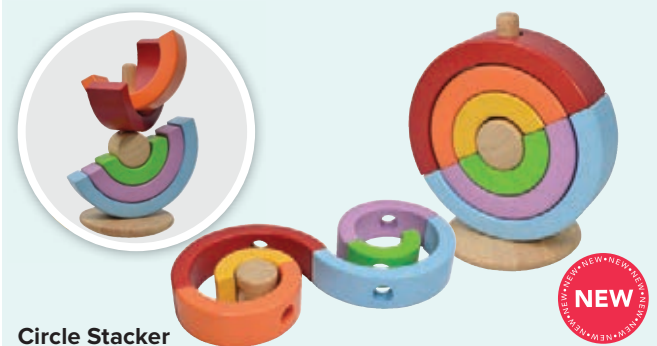

BRIKIT02 Each Kit

\$146.95

Plan Toys – Pastel Baby Collection

A beautiful collection of pastel baby wooden toys. Set includes Sensory Blocks (PT5257), Sensory Tumbling Faces (PT5258), Triangle Clutching Toy (PT5256), First Stacking Rings (PT5380) and Pastel Roller (PT5255). Age 6+ months

~~\$133.05~~
\$96.95
SAVE \$36.10

PT5250K Each

\$96.95

Circle Stacker

Put back as many of the half-circle pieces onto the rod as you can. The half-circle pieces come in graduated sizes that easy to recognize weight and to balance. Helps develop fine motor skills, and turn-taking. Create the circle again, or make your own stacking patterns. Age 18+ months