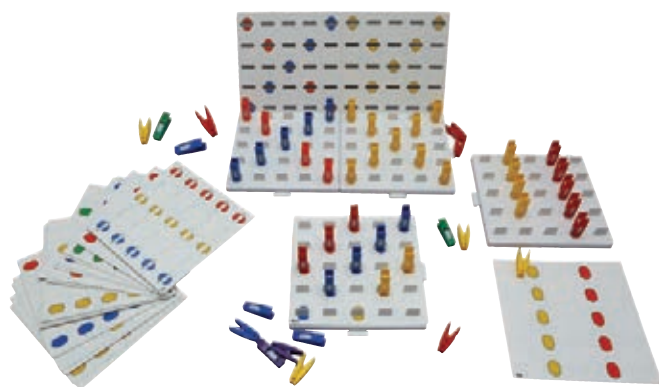

Get a Grip on Patterns

The patterns class set is a unique learning aid designed to develop, and strengthen the students visual motor coordination, visual perception skills, and the grip needed for writing and drawing. The set consists of: 4 plastic gripboards, 47 exercise cards, and 150 miniature safety pegs in 6 colours: red, blue, yellow, green, orange and purple. The single set consists of: 1 plastic gripboard, 12 exercise cards, and 30 mini-pegs (SEG1112).

SEG1110 Class Set
SEG1112 Single Set

$195.95
$58.95