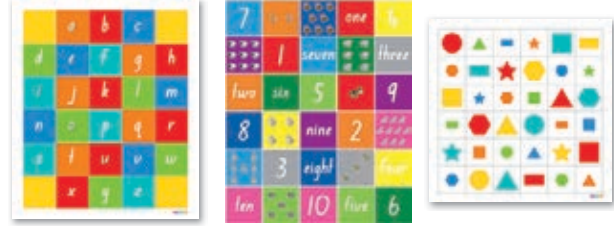

Rechargeable Bee-Bot

New and improved, Bee-Bot is now rechargeable! Children can learn easy programming skills while setting Bee-Bot's course, as well as designing their own adventures for Bee-Bot to take part in. With a wealth of accessories available, Bee-Bot can benefit any areas of learning. Supplied with USB lead, Bee-Bot can either be recharged via your computer or a wall socket with a USB mains adaptor.

TTSB0363 Each **$158.95**
TTSB0363-6 Set of 6 **$904.95**

~~$823.50~~
$740⁹⁵
SAVE $82.55

Bee-Bot Class Pack 1 - Numeracy & Literacy

This class pack is a great cross-curricular resource to integrate Digital Technologies with Numeracy and Literacy and teach program and control to the young ones. The kit includes 6x Bee-Bot (TTSB001), the Fairytale Mat (TTSB033), the Alphabet Mat (TEB6223), the Early Number Mat (TTSB018) and the Shapes, Colour & Size Mat (TEB6228). Ages 3+ years

TTSBKIT11 **$740.95**

Bee-Bot & Blue-Bot Bulldozers

Push objects from one destination to another with this set of clip-on Bee-Bot/Blue-Bot Pushers. Set of 6, rainbow coloured.

TTSB0112 Set of 6 **$43.65**