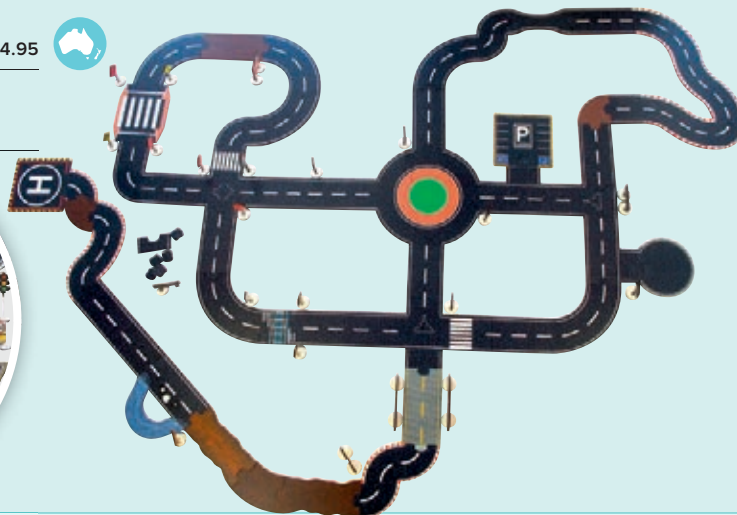

Australian Animals Set

An assortment of beautifully detailed Australian animals. Contents may vary. Ages 3+ years

LP463-9 Set of 9

\$93.95

Roadway Super Set

BS1135K 73 pieces

\$254.95

Kit includes Super Roadway (BS1133) and Expansion Set (BS1134). Contents may vary. Ages 3+ years

~~\$268.90~~
NOW ONLY \$254.95
SAVE \$13.95

Super Roadway Set in Bag

BS1133 44 pieces

\$164.95

Super Roadway Expansion Set

BS1134 29 pieces

\$103.95

FREE freight on all orders over \$199. Conditions apply, see website for details.