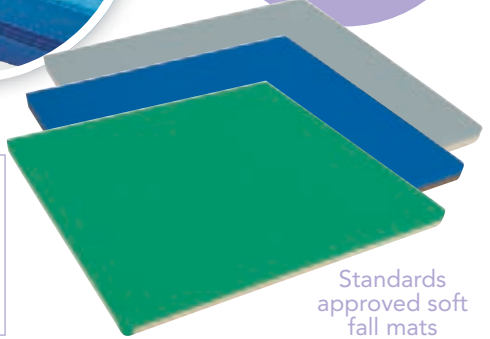

Mat can be used as single 1 x 1 metre mat, or connected together to make single colour or engaging 2 or 3 colour safe soft fall area of different sizes.

DF66-4
SET OF 6 MATS
$1,562⁹⁵
SAVE $84.85

Standards approved soft fall mats