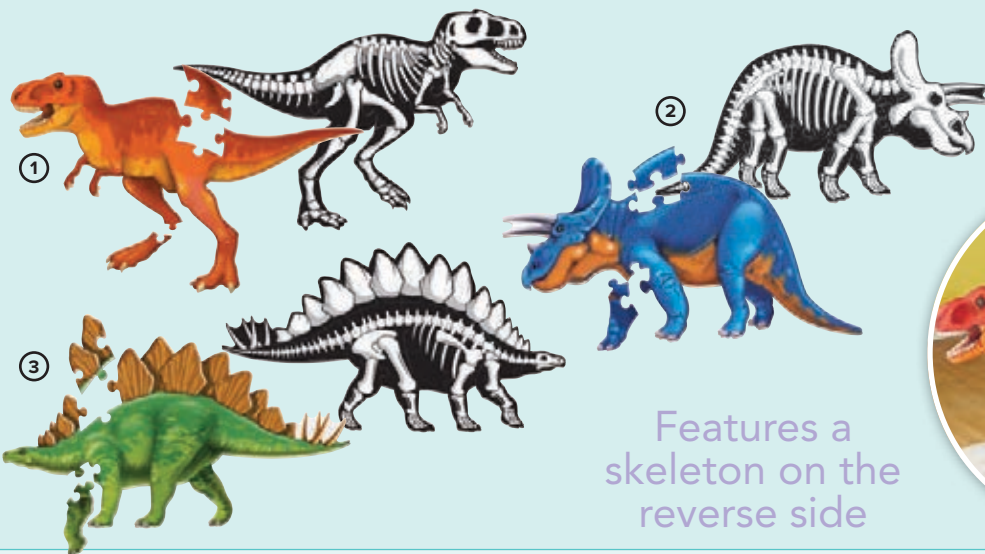

Features a skeleton on the reverse side