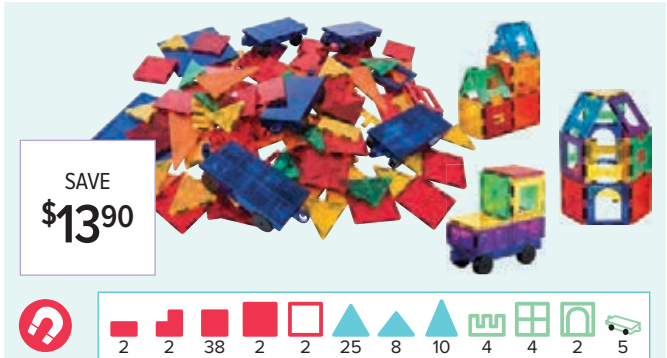

SAVE
$13.90

Translucent Magnetic Tiles & Cars

Explore magnetism and movement with these sets. These sets feature a large variety of different shapes and include car bases. Excellent for STEM-based learning, the tiles are compatible with the other Translucent Tiles (MYY032 and MYY096K) as well as the Solid Tiles (MYY024-3 and MYY024-6). Excellent for different ages and skill levels. The largest piece is 15(L)cm. Ages 3+ years

MYYC2K 104 pieces **$257.95**

FREE freight on all orders over $199. Conditions apply, see website for details.