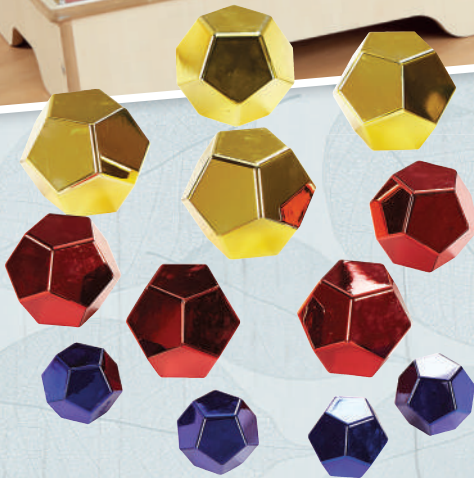

0+ mths

BUY KIT & SAVE \$58⁹⁵

1

2

1. Colourful Metallic Blocks

0+ mths

These colourful metallic boulders can be stacked and sorted. Set includes the following lightweight plastic pieces: 4 x 7(W)cm, 4 x 10(W) cm and 4 x 12(W)cm. Ages 0+ months