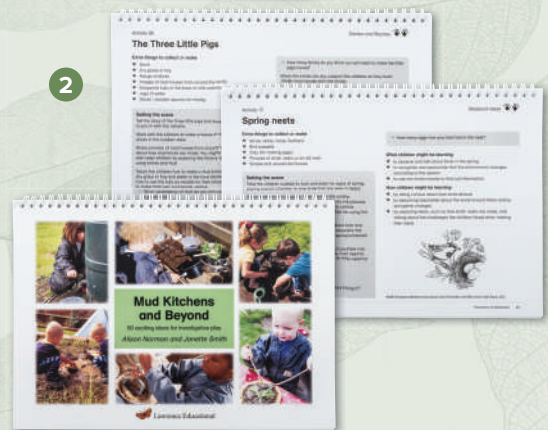

Harmony – Mud Kitchen with Bonus Book & Water Bucket

MR10241K

\$994.95

Kit includes the Outdoor Mud Kitchen (MR10241), a Heavy Duty Bucket (QT010) and the Mud Kitchens & Beyond Resource Book (YD3027). Contents may vary. Ages 3+ years

BUY KIT
& SAVE
\$68⁸⁵

Features a
working pump

1. Harmony – Outdoor Mud Kitchen

A wonderful outdoor kitchen for play. Features a real life, stainless steel sink, hooks for hanging utensils, a storage shelf, and a real, working water pump. Made from solid eucalyptus, this item is suitable for use both indoors and outdoors. Regular oiling is required to maintain timber finish, and assembly is required. Accessories not included. Kitchen measures 119(W) x 45(D) x 111(H)cm. Ages 3+ years

MR10241

\$994.95

2. Mud Kitchens & Beyond Resource Book

A resource book to inspire messy, mud kitchen play. Each activity includes suggested resources, activity description and learning results. Includes 50 activities for different ages.