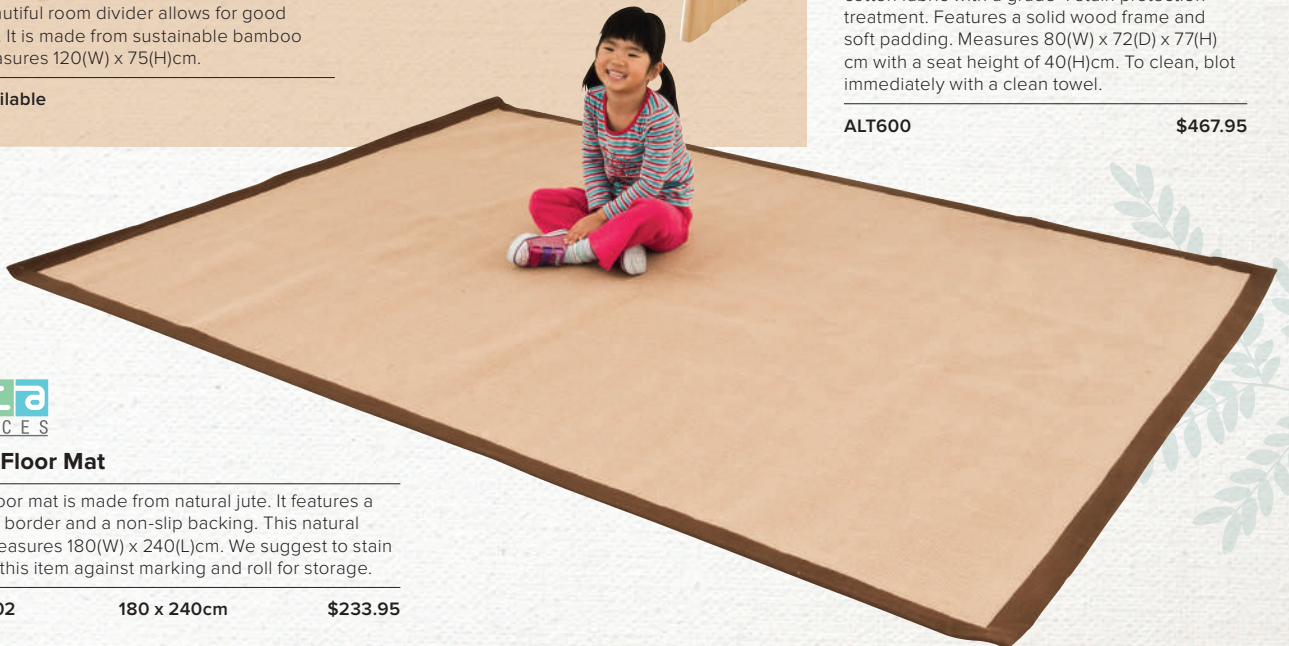

ALT600 \$467.95

Not Available

Bamboo Room Divider

This beautiful room divider allows for good visibility. It is made from sustainable bamboo and measures 120(W) x 75(H)cm.

Not Available

Jute Floor Mat

This floor mat is made from natural jute. It features a cotton border and a non-slip backing. This natural mat measures 180(W) x 240(L)cm. We suggest to stain guard this item against marking and roll for storage.