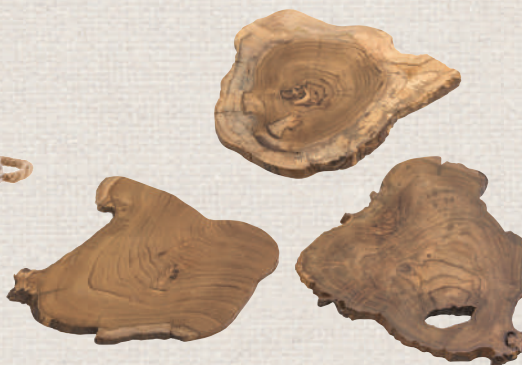

Not Available

Natural Wooden Bowls

Natural, solid timber bowls, largest bowl measures approx. 15(W)cm x 10(H)cm. Size and shape will vary. Accessories not included.

PAP020	Set of 3	\$81.95
--------	----------	---------