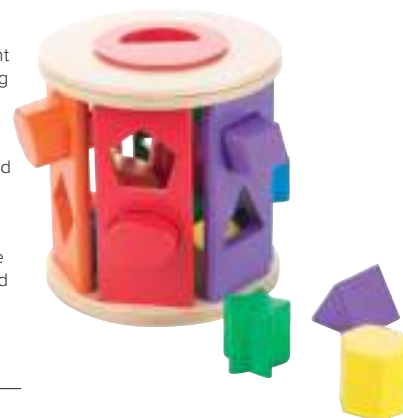

DL5543 Each \$93.95

Sort-n-Lock

Teach young children about the different geometrical shapes with this lovely Sort-n-Lock cube. Comes with a key and 5 shapes. The wooden cube measures 14(L) x 13(W) x 10.7(H)cm. Multiples shown. Ages 2+ years

Shape Sorting Cube

The ultimate shape sorter! Features 12 chunky, vibrantly coloured shapes that make a satisfying 'clink' as they drop into the natural finished hardwood cube, which measures 14cm square. Then open the lid, take them out, and start all over again. Ages 2+ years

MND575 Each \$39.95

Roll & sort

Shape Sorting Drum

This brightly coloured wooden shape sorter is an exciting update on a classic toy! Toddlers can drop the dozen-plus vibrant wooden shapes – including a triangle, an octagon, a star, a rectangle, a square, a trapezoid, a hexagon – through the colour-matched holes, then roll the drum along, open the lid, and start all over again. An early-learning powerhouse that encourages colour and shape recognition, manual dexterity, and more!
Size: 15.2(D) x 15.2cm(H).
Ages: 12+ months