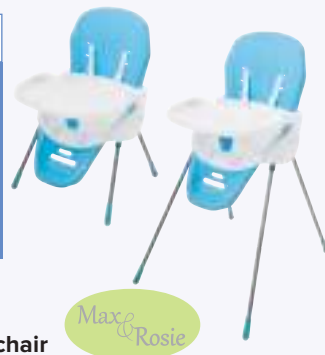

BG002	Each	\$163.95
4 or more- Each		\$140.95

Wooden Feeding Chairs

The Wooden High-Low Feeding Chair is a practical and safe feeding place for young children. The beautiful wooden finish combined with the low profile, solid European beechwood makes this chair a preferred choice for young children. Certified to Australian Standard AS 4684-2009 High chairs—Safety requirements.

Removable plastic tray cover

Low Feeding Chair

It measures 63(L) x 28(W) x 46(H)cm. Seat height 28 x 28cm in depth. Weighs 7.6kg.

TTK021	\$152.95
---------------	-----------------

Features include

- Portable fold-away design
- Quick button release removable tray
- Smooth finish with safe rounded corners
- Ultra-stable wide legs
- 5-point safety harnesses
- Suitable for children up to 25kg

High-Low Feeding Chair

Includes Low Feeding Chair, Extension Legs for Highchair conversion and plastic tray cover.

TTK021K	\$198.95
----------------	-----------------

Features include

- 2 stage seat height adjustment
- 3 stage meal tray adjustment
- 5-point safety harness
- Crotch bar to assist children sitting upright
- Meal tray storage
- Wipe clean plastic