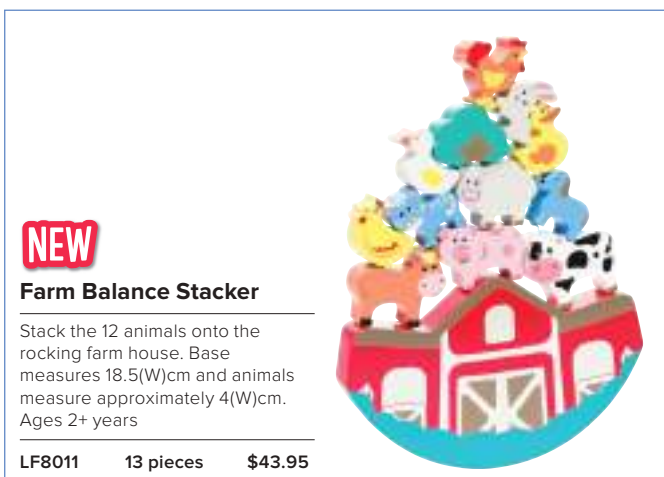

Stacking Train

NEW

Farm Balance Stacker

Stack the 12 animals onto the rocking farm house. Base measures 18.5(W)cm and animals measure approximately 4(W)cm. Ages 2+ years

LF8011 13 pieces $43.95