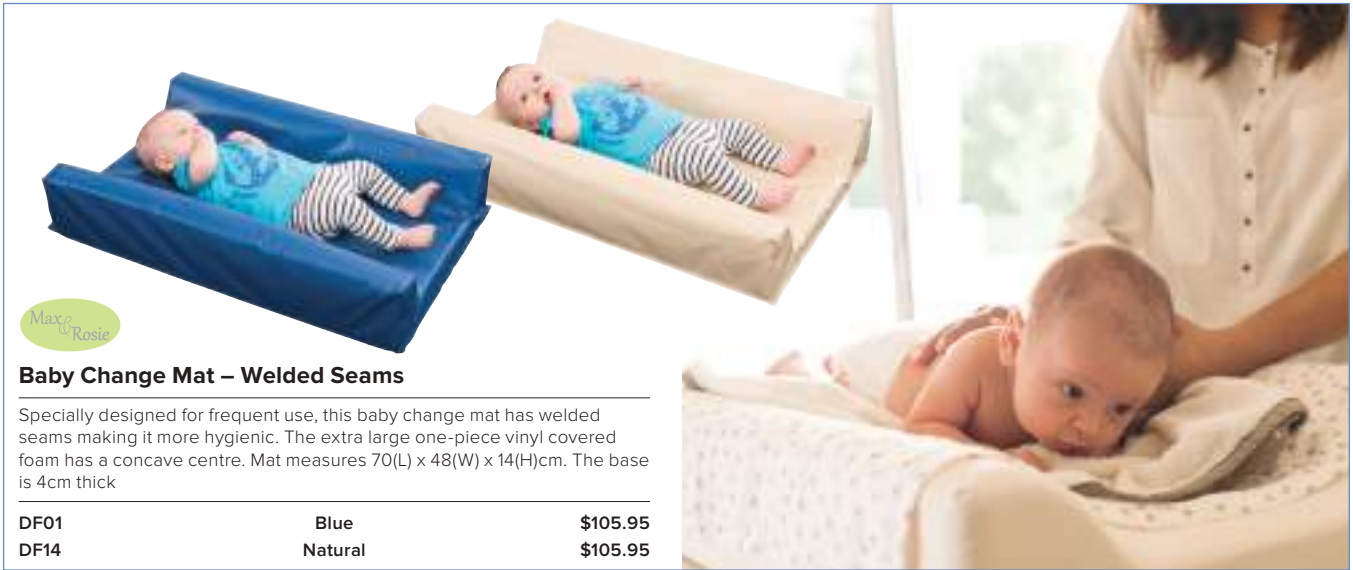

NPS001 Pack of 400 \$11.60

Nappy Bags Scented

These fragranced bags are the perfect size for nappies, handy and easy to use. Colours may vary.

UB0096 Pack of 100 \$2.60

Baby Change Mat – Welded Seams

Specially designed for frequent use, this baby change mat has welded seams making it more hygienic. The extra large one-piece vinyl covered foam has a concave centre. Mat measures 70(L) x 48(W) x 14(H)cm. The base is 4cm thick