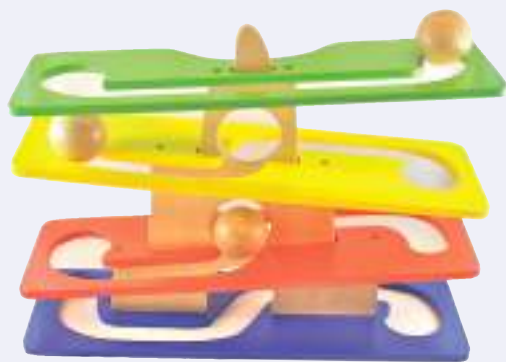

Cause & Effect

Mountain Roller

This wooden play set includes 4 ramps and 3 large wooden balls that children roll down the tracks, around and through the mountain. Teaching children about gravity and providing hours of fun. When assembled measures 37(L) x 25(H)cm. The balls are 4.5cm in diameter. Ages 18+ months

BBR016 Each $52.95

Visual tracking

Wooden Ball Rolling House

This sturdy wooden house comes with four chunky balls for children to post and track down the pathway. Children will love watching the balls roll through the house - making this an ideal toy for visual tracking. Made from child-safe and non-toxic materials. It measures 30(L) x 15(W) x 40(H)cm. Ages 2+ years

QGP245 Each $90.95