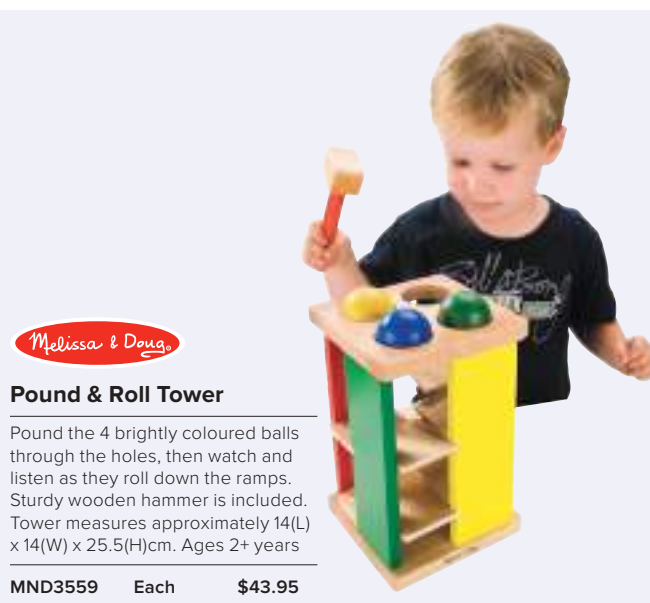

GD504 Each \$91.95

Melissa & Doug

Pound a Peg

Pound the 8 colourful wooden pegs into the wooden bench, then flip it over to repeat the activity again and again. Four pairs of pegs for colour matching and wooden hammer are included. Peg board measures approximately 28 x 13cm. Ages 2+ years

MND496 Each \$30.95

Plan Toys Hammer Pegs

A 4-hole wooden board with a wooden mallet for hammering practice. The board measures 16cm square x 8.8cm high and the hammer is 16cm long. Ages 2+ years

PT5126 Each \$35.95