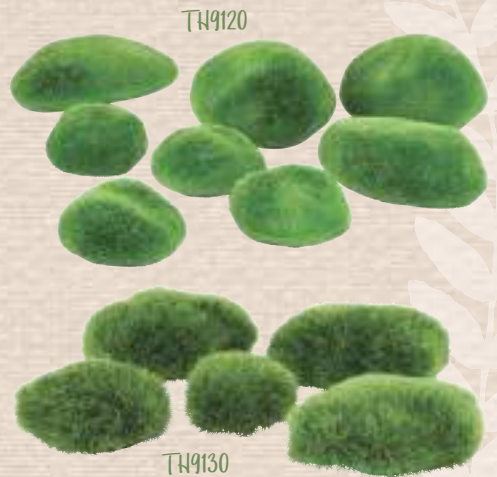

UP1025 Each \$574.95

Felt & Wood Trees

Each tree is made from natural, woollen felt and timber. Trees measure 28, 22 and 16(H) cm. Colours and shape may vary as item is handmade. Ages 3+ years

PAP365 Set of 3 \$58.95