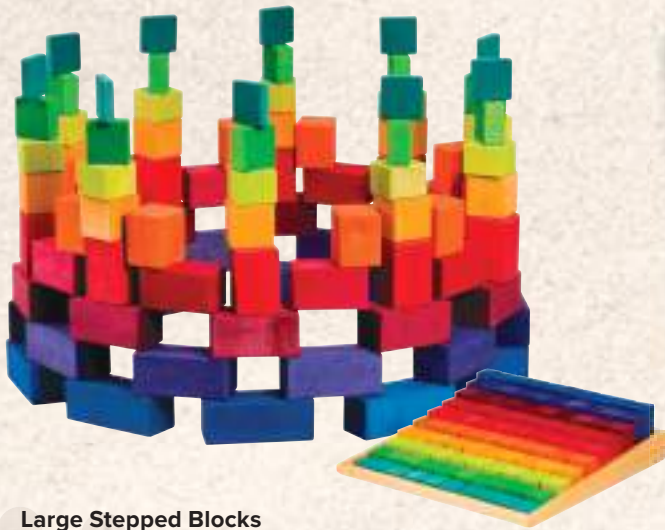

TH0135 27 pieces \$73.95

BUY KIT
& SAVE
\$292⁹⁵

Extra Large Hollow Blocks

exclusive

Kit includes Extra Large Hollow Blocks - 26 Pieces (TFT1420), and Extra Large Hollow Blocks - 14 Pieces (TFT1520). A total of 40 large wooden blocks. Contents may vary. Ages 3+ years

ZZ8130 40 pieces **\$286.95**

FREE freight on all orders over \$99. Conditions apply, see website for details.

Large Stepped Blocks

These stepped counting blocks come in the basic form of 2 x 2cm and 4 x 4cm. Let children create different structures by experimenting with size and colour difference. The blocks increase in size from 1 to 10cm. Ages 4+ years