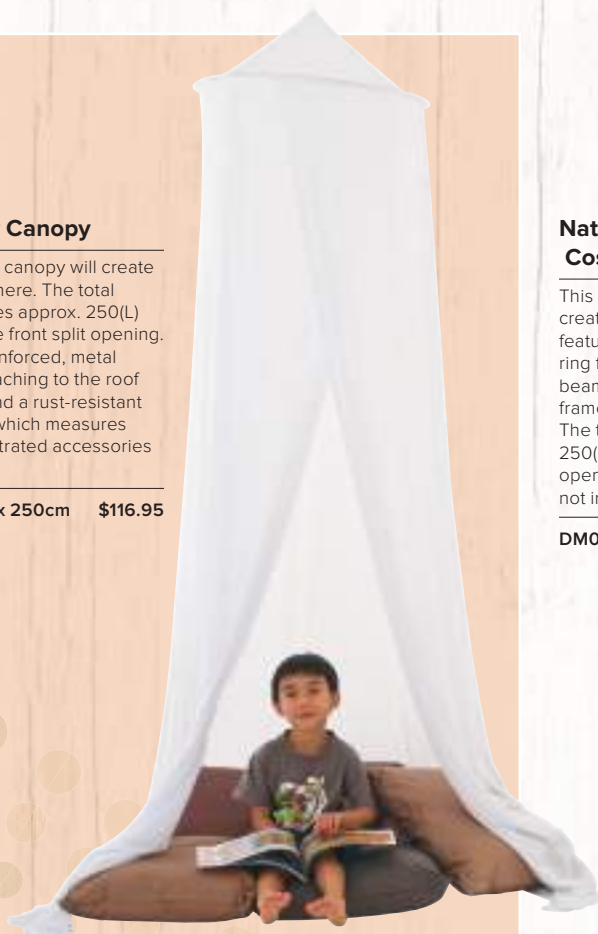

White Cosy Canopy

This soft, white canopy will create a cosy atmosphere. The total length measures approx. 250(L) cm, with a large front split opening. It features a reinforced, metal slip ring for attaching to the roof or to beams, and a rust-resistant circular frame which measures 58(dia)cm. Illustrated accessories not included.

DM0127 58 x 250cm $116.95