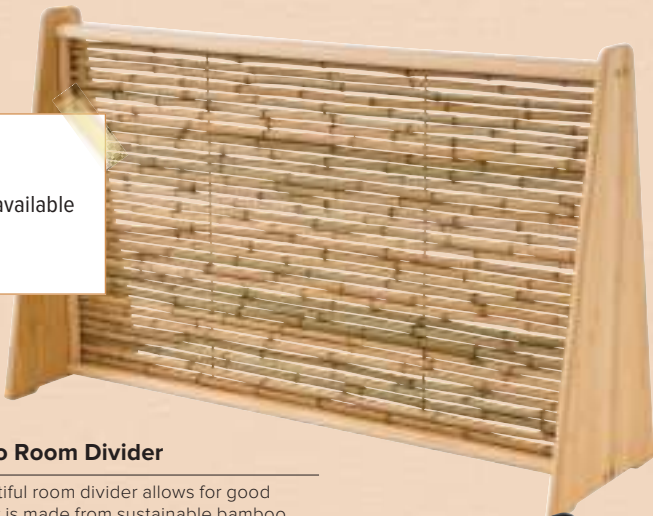

Bamboo Room Divider

This beautiful room divider allows for good visibility. It is made from sustainable bamboo and measures 120(W) x 75(H)cm.

Not available