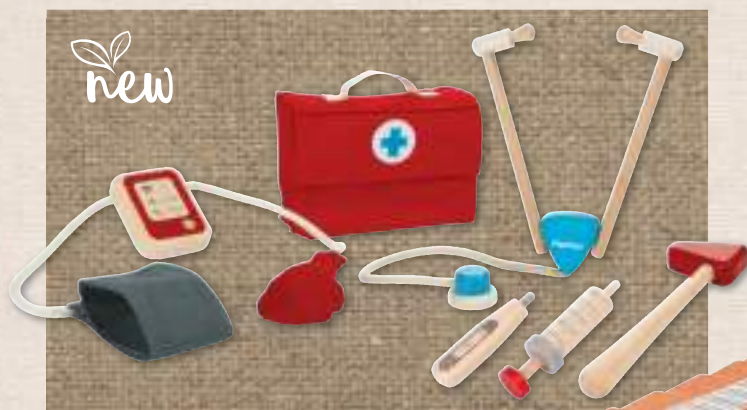

PT7156 Each \$329.95

Plan Toys - Doctor Set

A wooden medical set for role play. Includes different apparatus and a fabric bag. Bag measures 21(W)cm. Ages 3+ years

PT3451 6 pieces \$58.95

Plan Toys Creative Play House