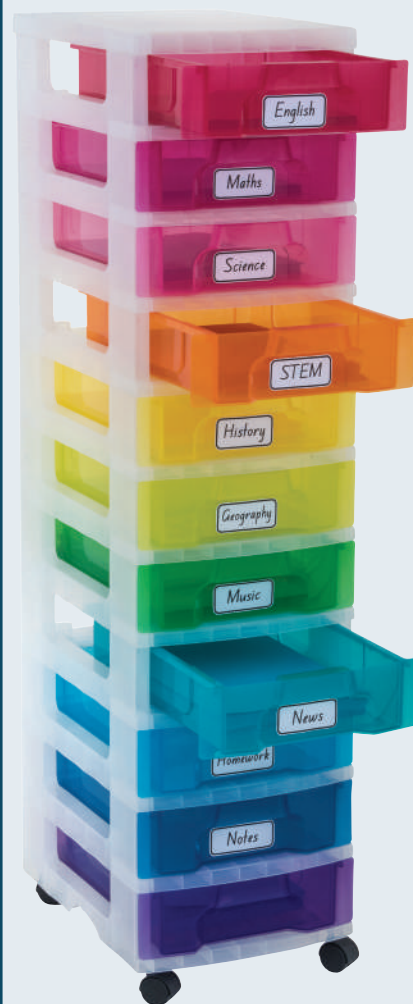

RUB03X16	16 x 0.3L	\$51.95
RUB014X16	16 x 0.14L	\$32.95

NEW

Really Useful Boxes Desk Organiser

This Really Useful Box desk organiser will make you the most organised teacher at school. It comes with 5 rainbow coloured drawers which each hold 3 litres. Size 31(W) x 40(D) x 26.5(H)cm.

RUB5X3	5 X 3L	\$55.95
--------	--------	---------

NEW

Really Useful Boxes Drawer Tower

This Really Useful Box 7 drawer tower is a really useful way of organising all manner of resources, colourfully in its rainbow drawers. This tower measures 30(W) x 42(D) x 82(H) cm. Each drawer's internal measurements are 23(W) x 36.5(D) x 8.5(H) cm. Also comes with four casters for mobility.

RUB7X7	7 x 7L	\$109.95
--------	--------	----------

NEW

Really Useful Boxes Drawer Tower

This Really Useful Box 11 drawer tower is a really useful way of organising all manner of resources, colourfully in its rainbow drawers. This tower measures 30(W) x 42(D) x 124.5(H) cm. Each drawer's internal measurements are 23(W) x 36.5(D) x 8.5(H)cm. Also comes with four casters for mobility.

RUB11X7	11 x 7L	\$154.95
---------	---------	----------

NEW

Really Useful Boxes Desk Organiser

This Really Useful Box desk organiser will make you the most organised teacher at school. It comes with 10 rainbow coloured drawers which each hold 3 litres. Size 31(W) x 40(D) x 51.5(H)cm.