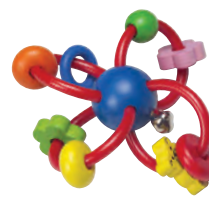

\$21.95

Apple Tree

GD870

\$21.95

Rising Star Baby Toy

GD054

\$21.95

Twinkling Rattle