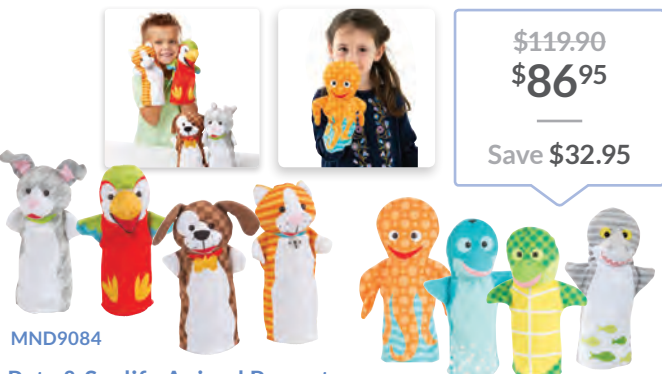

BRI33042 \$44.95

Pretend Play

Basket of Bunnies

These darling realistic bunny babies will be treasured season after season! Cute bunnies in 4 different colours, that come in a basket for easy storage. Ages 6+ months

MND7675

Set of 16 \$137.95

~~\$215.40~~
\$172.95
Save \$42.45

First Hand Puppets

Children can imitate animal sounds while playing with these gorgeous puppets. Each puppet measures 21cm. Ages 0+ months

TPC6541

Set of 12 \$172.95

~~\$119.90~~
\$86.95
Save \$32.95

MND9084

Pets & Sealife Animal Puppets

MND9117

Beautifully designed Melissa & Doug Animal Puppets in fun Pets (MND9084) & Underwater Sealife (MND9117) in sets of 4. Ages 2+ years