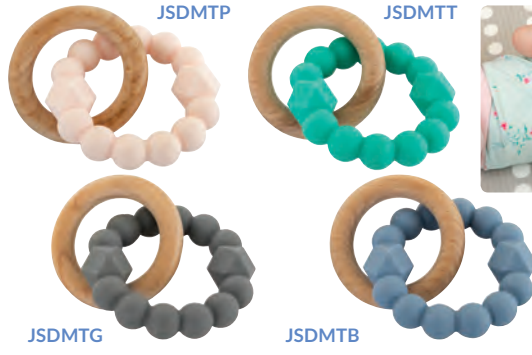

Balloon Activity Ball

A large fabric covered inflatable ball with six multi-sensory activities and colourful ribbon tags. The activity ball is soft and lightweight for fun ball games and for baby to cuddle while exploring the textures and sounds. Activities include a squeaky butterfly wing, flower teether in a pocket, crinkle petals, shiny bee wing, furry caterpillar and peep-o leaf. Machine washable. Size: 26.5cm(Dia). Ages 6+ months

K's Kids - Baby Soft Ball

Extra soft ball with rattle and bright colours to stimulate sensory touch. Encourage baby's movement. Product size: 10 x 10 x 10cm. Suitable from 3+ months

PK139

\$14.95

GN5089

\$40.95

Moon Teethers

The perfect duo for teething bubs, our moon teethers are made from a ring of both silicone and beech wood. They are non-toxic and BPA free. This set of 4 contains the following colours; soft blue (JSDMTB), grey (JSDMTG), pale pink (JSDMTP) & turquoise (JSDMTT). Ages 3+ months

JSDKIT02	Set of 4	\$68.95
JSDMTP	Pale Pink	\$19.95
JSDMTT	Turquoise	\$19.95
JSDMTG	Grey	\$19.95
JSDMTB	Soft Blue	\$19.95

Set of 4 Save \$10⁸⁵

JSDSTR

JSDSTC

Silicone Stackers

This teether and toy combined is multi purpose and suitable for all ages. For bubs it can be used as a teether and provides relief for tender gums. As your child gets older it can be used as a stacker toy to encourage hand eye co-ordination. Made from BPA free, phthalate free, non toxic silicone. Ages 3+ months