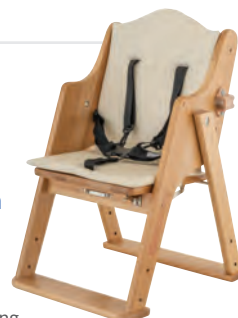

LTR7814

\$494.95

Wooden Feeding Chairs

The Wooden High-Low Feeding Chair is a practical and safe feeding place for young children. The beautiful wooden finish combined with the low profile, solid European beechwood makes this chair a preferred choice for young children. Certified to Australian Standard AS 4684-2009 High chairs—Safety requirements. Comes with a 5-point safety harness. Suitable for children up to 25kg.

Removable plastic tray cover

Low Feeding Chair

It measures 63(L) x 28(W) x 46(H)cm. Seat height 28 x 28cm in depth. Weighs 7.6kg.

TTK021

\$183.95

Save \$37⁹⁵

High-Low Feeding Chair

Includes Low Feeding Chair, Extension Legs for Highchair conversion and plastic tray cover.

TTK021K

\$218.95

Insert Cushion

A comfortable padded Insert cushion for the Wooden Low Feeding Chair to help secure your child / baby in securely. Also creating more comfort and a snug fit to avoid extra movement on the wood.

TTK021-C
6 or more

\$37.95
Each \$30.75

Bibs, Washers & Baby Wipes

Silly Billyz Waterproof Bibs – Large

Silly Billyz Large Bibs are soft and colourful, durable baby bibs, perfect for bottle feeding your baby or starting to eat solids. They are super absorbent, stain resistant and are machine washable and tumble dry safe. Made from soft fleece and feature a water resistant nylon backing to stop dribbles soaking through. The two snap closure means the size can be adjusted to fit most toddlers. Ages 3 months to 3+ years