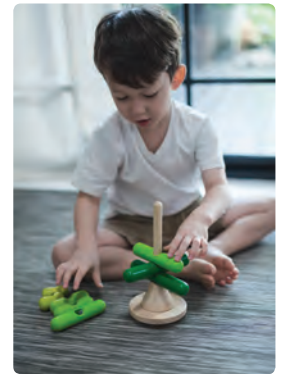

PT5149

\$40.95

Magnetic Stacking Rocket

This Magnetic stacking rocket is a wonderful wooden toy can be played with as a stacker and also in pretend play as a rocket. It includes the characters of a spaceman, an alien and a monkey, for a variety of space adventures. Size: 8(W) x 8(D) x 20cm(H). Ages 18+ months