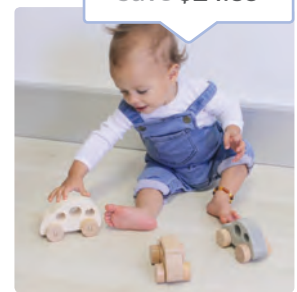

~~$151.80~~
$126.95
Save $24.85

Pull Along Shape Sorting Truck – Grey Tones

A Scandinavian style wooden pull-along shape sorting truck is an exciting update on the classic toy. Toddlers can drop wooden shapes (triangle, ellipse, star, square trapezoid, cylinder) through the matching holes, then open the lid and take them all out to start again. The truck is also a pull-along toy allowing toddler to play with it individually.

LB51612 $39.95

Pull Along Puppy – Grey Tones

This Scandinavian style pull-along puppy is a fantastic mate for any toddlers. Pull along puppy can help your child to develop fine motor skills through physical challenge and encourage independent creative play.

LB51614 $32.95

Stacking Puppy – Grey Tones

This Scandinavian style wooden stacking puppy is a creative update on a classic one. Stacking Puppy can help eye-hand coordination, encourage problem solving and teach size recognition. This funny face puppy gently rocks, easily stacks and will make your kids smile.

LB51613 $32.95

Discoveroo Chunky Neutral Cars

A pack of 3 beautiful and simple wooden cars which are ideal for little hands to grab. These are made from beech wood and coated with natural water lacquer. They are 12.5 x 6.0 x 7.5cm. Recommended for children 12+ months.

BBR029 Set of 3 $45.95