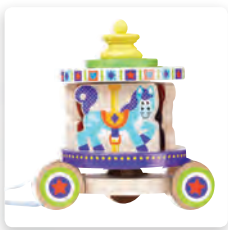

Melissa & Doug

First Play – Carousel Pull Toy

Young children will have a merry time making this sturdy and colourful carousel pull toy go 'round! The carousel fits on a solid wood base and spins as the toy rolls. Seven wooden pieces, including three double-sided carousel horses, are removable and stand on their own for even more play options. Suitable for 18+ months.

MND3616 $68.95