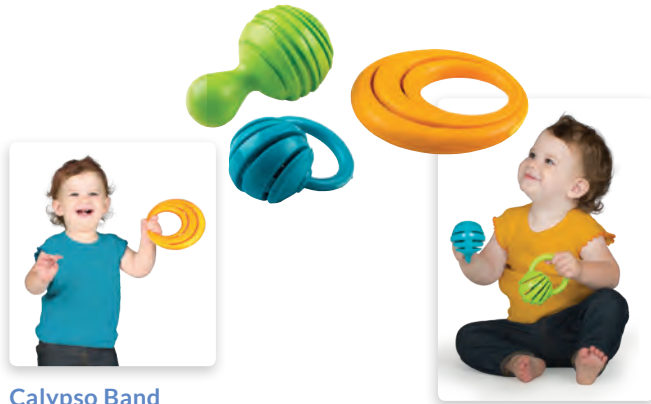

~~\$126.70~~
\$103.95
—
Save \$22.75

Toddler's Music Carnival

Now your little musicians can create their very own little carnival! The Baby Music Carnival offers a wide variety of sounds, colours, and musical fun. Ages 6+ months

HLT3004

Set of 4 \$39.95

Shake, Jingle & Roll

A beautiful set of three musical shapes each with a distinctive sound. Easy for little hands to handle and explore. Ages 3+ months

HLT3800

Set of 3 \$28.95

Calypso Band

Vibrantly colored set including maracas, tropical bell and a tambourine. The perfect introduction to music everyone enjoys. Ages 6+ months

HLT9015

Set of 3 \$37.95

Mini Orchestra Set

Babies will enjoy the musical sounds of these rhythm pals. Set of 4 includes Mybell, ClipClap, Tambaring and Rock n Roll. Ages 6+ months

HLTKIT4

Set of 7 \$114.95

~~\$141.80~~
\$114.95
 —
 Save \$26.85

Wave Drum

Attractive Wave Drum with a special textured wavelike rim. Gently tilt the Wave Drum, and listen to the soft gentle sound of soothing ocean waves. Ages 12+ months