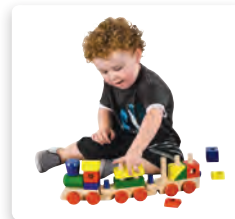

Stack & Sort Set

An excellent resource set for young toddlers to improve their hand-eye coordination and fine motor skills. Kit includes Pound a Peg (MND496), Rainbow Stacker (MND576), Shape Sorting Cube (MND575), Pound & Roll Tower (MND3559) and Stacking Train (MND572). Contents may vary. All items sold separately. Ages 2+ years

MND496K

Set of 5 $160.95

Melissa & Doug

~~$202.75~~
$160⁹⁵
Save $41.80