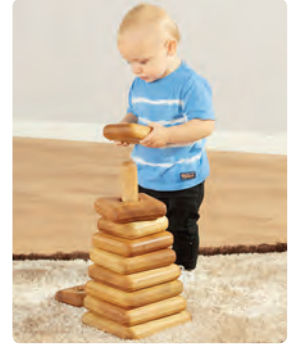

Giant Wooden Pyramid Set

Children will love stacking these giant wooden rings. This natural resource is beautifully made, each piece carefully smoothed and crafted. The shapes neatly rest on to the central pole. Stack, post, roll, count, sort and line up these chunky shapes. It has a timeless appeal and added interest as it is a giant-sized version. They are made from ash and birch wood and treated with natural linseed oil and beeswax. Ages 10+ months

TTS5326K

Set of 2 $333.95

Giant Wooden Round Pyramid

Set includes stand and 9 discs in descending sizes. Size: disc 11 to 18cm(D).

TTS5326

$189.95

Giant Wooden Square Pyramid

Set includes stand and 9 squares in descending sizes. Size: 40cm(H).

TTS6026

$189.95

~~$379.90~~
$333⁹⁵
Save $45.95