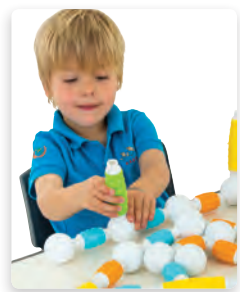

Grippies Magnetic Builders Set

The STEM building toy system for toddlers, Grippies® Builders combines tactile exploration, magnetic play and an introduction to the basic principles of engineering and geometry. The 30 piece set features 4 soft matte textures in exciting bright colours. Age: 18 months+

GC8312 30 pieces $126.95

Grippies Magnetic Stackers Set

Assemble communities with interlocking magnetic 2D and 3D builds or nest the expressive cylinders in between textured X-shaped blocks. The stimulating blocks and cylinders encourage patterning, balancing, and matching skills with four bright colours and textures. Age: 18 months+

GC8314 24 pieces $126.95

Grippies Magnetic Curves Set

Introduce young builders to curved shapes. Inspired by shapes found in nature, the colourful curved rods with secure magnetic ends encourage tactile exploration through patterning and 3D construction. The tactile, soft touch pieces make Grippies Curves easy to hold as young children practise their dramatic narrative and building skills. Age: 18 months+

GC8320 30 pieces $126.95