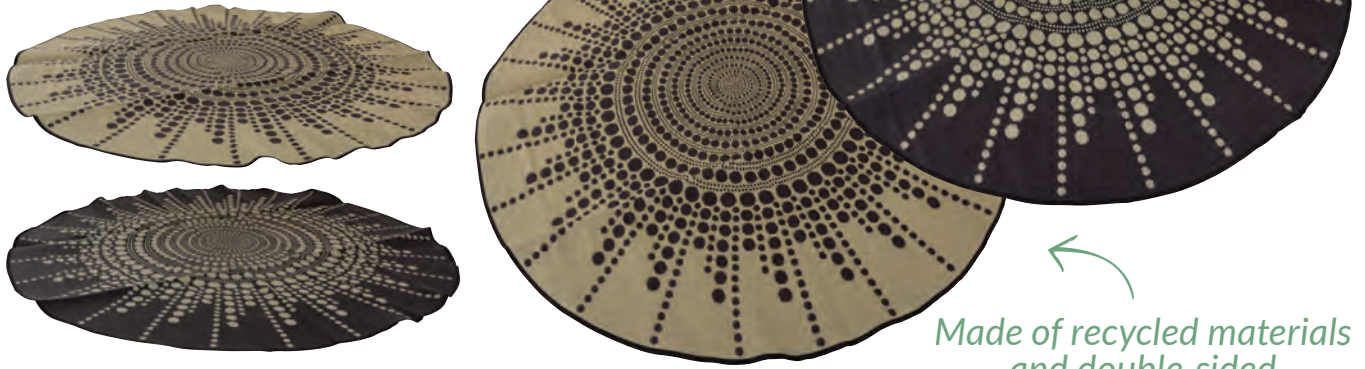

Multicultural

Moon Aboriginal Art Recycled Outdoor Mat

Save **15%**

Featuring an authentic Aboriginal artwork "Moon" by Bundeluk. Made from recycled plastic and suitable for outdoors. If using on a hard flooring we suggest to use our non-slip mats (sold separately). Measures 300(dia)cm.

BW14 ~~$195.95~~ $165.95

Made of recycled materials and double-sided

Darug Aboriginal Art Cushions

A set of 3 machine washable cushions featuring authentic Aboriginal art by Leanne Watson. Each measures 50(W) x 50(D)cm. Contents may vary.

LIJ088K Set of 3 $114.95

~~$173.70~~
$114.95
Save $58.75