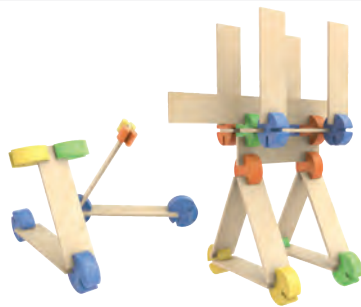

STEM Construction

Woody Junior STEM Construction Set

This eco-friendly construction set includes 80 washable connectors (3.5cm) and 80 timber planks (12cm). The connectors are made from the lightweight and sensory EXPLA material. Compatible with Woody Tech. Ages 3+ years

LUD515

160 pieces $94.95

~~$114.95~~
$94.95

Save $20.00