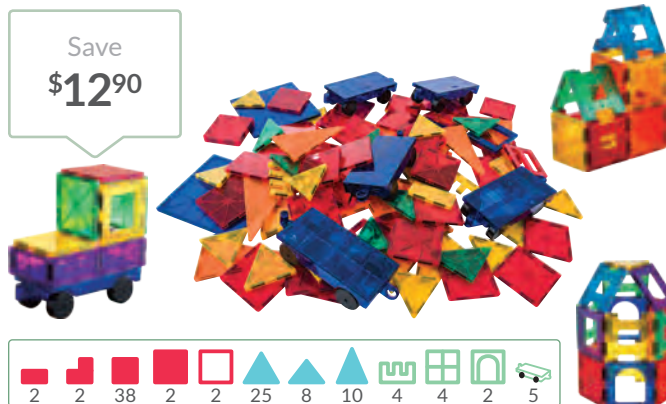

GG8036

160 pieces \$149.95

Save
\$12.90

Translucent Magnetic Tiles & Cars

Explore magnetism and movement with these sets. These sets feature a large variety of different shapes and include car bases. Excellent for STEM-based learning, the tiles are compatible with the other Translucent Tiles (MYY032 and MY096K) as well as the Solid Tiles (MYY024-3 and MY024-6). Excellent for different ages and skill levels. The largest piece is 15(L)cm. Ages 3+ years