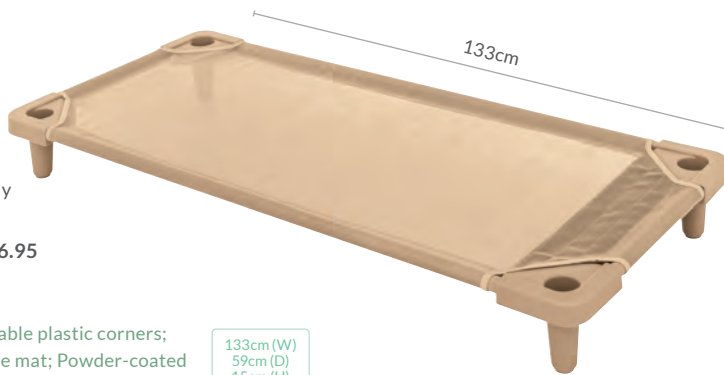

Slimline Stacking Bed

A sturdy sleeping bed that is lightweight and compact when stacked. Bed measures 133(W) x 59(D) x 15(H)cm. Simple assembly required.

SUN8961-S $86.95