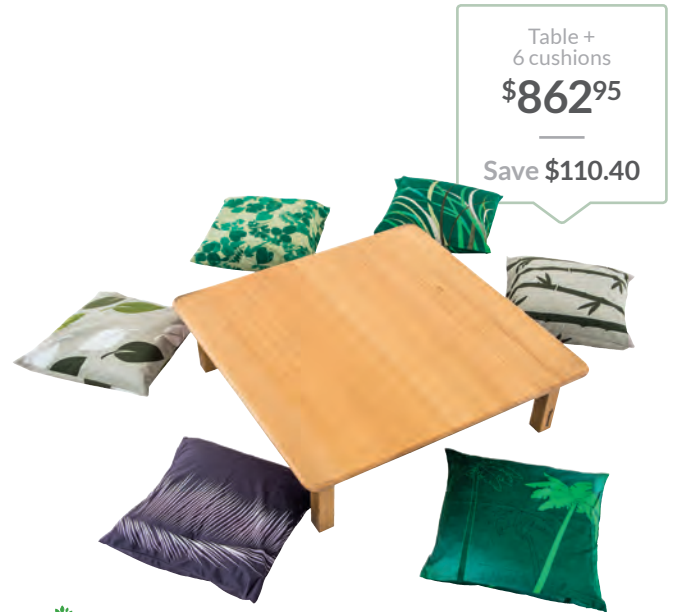

DM1100K	Set of 3	\$1,092.95
DM1121	Natural	\$298.95
DM1122	Clear	\$379.95
DM1123	Mirror	\$471.95

Table +
6 cushions
\$862⁹⁵
—
Save **\$110.40**

Harmony
education

Harmony Education – Square Low Wooden Table