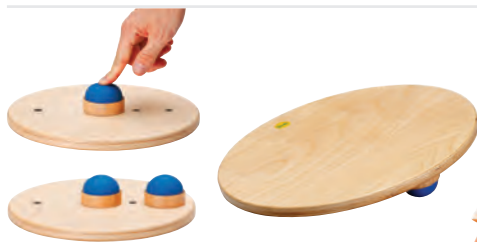

FR902

\$298.95

Mini Top

The Mini Top is developed with a particular focus on motor skill development of children from birth to 4 years. Children can learn to teeter, spin and balance first with the aid of an adult but soon enough on their own. Top is 68(dia)cm and is designed to protect the child's head and fingers during play.

GJ2099

\$96.95

Plan Your Step

These unique shaped design includes narrow and wide sides to step over, which helps children improve coordination and balance. Each set contains 6 pieces that can be rotate in different directions to enrich the configurations. Ages 12+ months

WY1001

Set of 6 \$310.95

Therapy Board Flex Disc

This therapy wobble flex disc is a veritable multi-talent. The exchangeable wobble components can be used for performing a whole different variety of exercises - twirling round or seesawing. Whatever the function, this sports and therapy unit poses a challenge one way or the other. The anti-slip and resilient material on the underside does not require any additional underlay. The balancing board comes in a coated finish and can be cleaned without any trouble at all. Size: 40cm(d). Ages: 5+ years

EZ46131

\$137.95

Balance Arch

This balance arch is great for toddlers and children to climb on, over and through. Tip the arch over to sit in the middle and gently rock. The possibilities are endless! Size 120(L) x 60(H) x 30(W)cm. Ages 6+ months