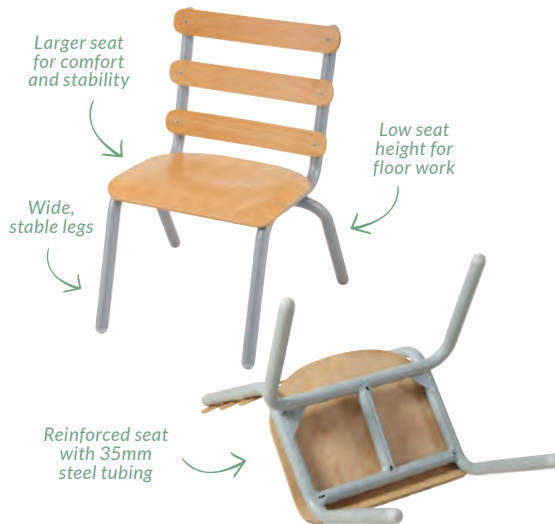

Natural Spaces - Heavy Duty Low Adult Chair

OHS ergonomic assessments have identified the need for a low chair which is designed for adult use. This chair is the result of tests that use the innovative ViSafe movement sensing technology. These tests have resulted in a chair which is specifically designed to provide adult educators a comfortable and stable seat while working at low levels.

DM4564   35cm $132.95

Natural Spaces - Round Table

DM4006   120cm diameter $505.95