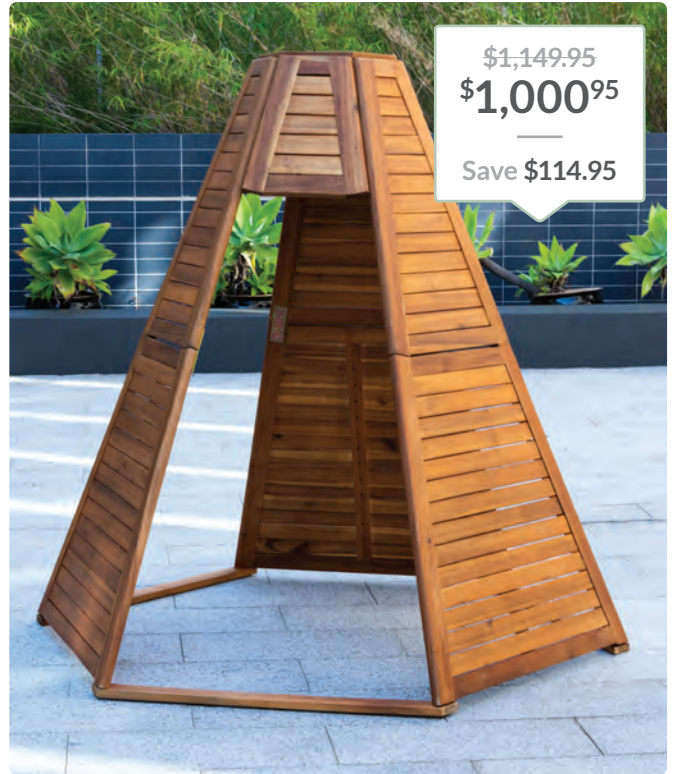

~~$1,149.95~~
$1,000⁹⁵
Save $114.95

Harmony Education –Outdoor Teepee

Create wonder in outdoor play spaces with this teepee. Made from sustainable eucalyptus timber, this teepee is suited for outdoor use. Measures 176(W) x 153(D) x 162(H)cm.

MR40118

$1,000.00

Outdoor Play Fence Kit

Made from FSC eucalyptus and suitable for inside and outside. Kit includes 1 x Short (MR10244) and 1 x Long Fence (MR10245). Contents may vary.

MR1024K

$339.95