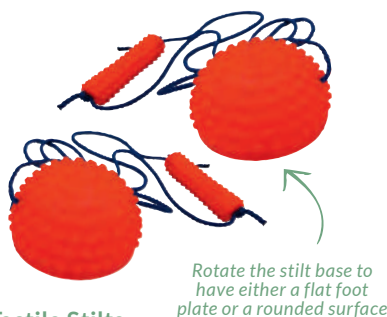

Tactile Stilts

High quality pair of walking stilts with small nodules on the top surface to provide traction and a sensory experience. Alternatively, the stilts can be turned over so the feet are on a flat surface, but have a more challenging balancing task standing with the rounded side facing the ground.

BRU040 $30.95
6 or more Each pair $25.25