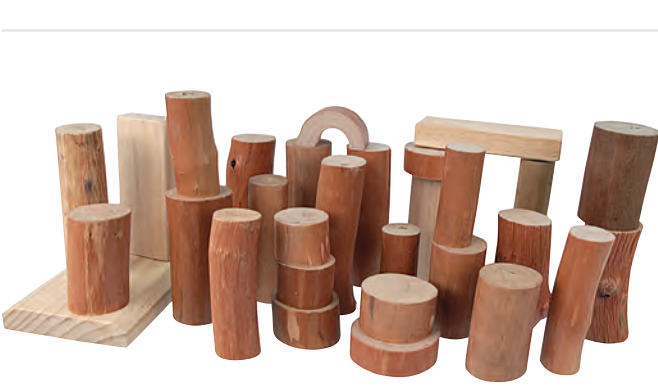

GC3087 8 pieces \$114.95

Save
30%

Three Panel Folding Mirror

This three panel folding mirror is perfect for exploratory play. The mirror panels are scratch resistant. Each panel measures 27(L) x 32(H)cm. This mirror is designed to sit on the floor or on a table. Illustrated accessories not included.

DM2001

~~\$114.95~~ \$80.45

Barkless Wooden Log Blocks

These wooden log blocks are excellent for open ended construction. Set includes 27 sanded, wooden pieces in a calico bag. Size and shape of blocks will vary. Ages 3+ years