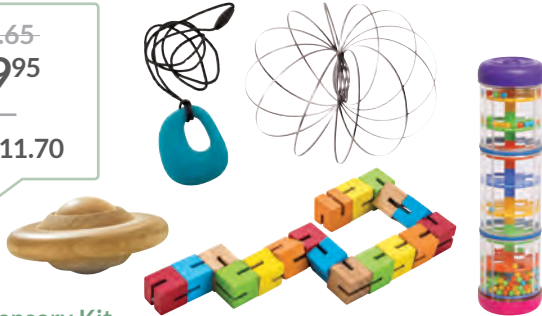

PK2121K Set of 2 \$114.95

Multi-Sensory Tray & Board with Sand

Large multi-sensory tray for developing pre-writing skills and hand-eye coordination by creating figures through touch in sand. Allows children to create and experiment as a group. Inspired by the Montessori methodology. Ages 3-6 years

AKR20617

\$137.95

~~\$61.65~~
\$49.95
 Save \$11.70

Calming Sensory Kit

It is widely recognised that many children find it hard to focus or have sensory needs where they find it difficult to sit still or stay calm. This kit helps as a way of remaining calm during times of stress. Set includes 1 x Chewable Silicone Pendant (JSDSPT), 1 x Halilit Mini Rainmaker (HLT201-1), 1 x Wooden Blocks Fidget Toy (LB0526), 1 x Wooden Hand Massager (LB0111) and 1 x Kinetic Rings (HE0012). Ages 3+ years