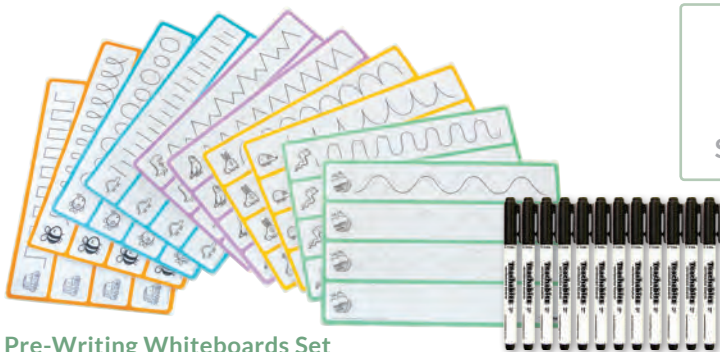

WIS80021

Set of 34 \$103.95

Early Literacy

Wooden Letter Tracing Board

These Wooden Letter Tracing Boards are ideal for helping young children develop an understanding of the motions associated with letter formation. Featuring the full lower & upper case alphabet, children can use the directional arrows to trace the shapes of the letters with their fingers or with the wooden pen provided, which also helps to develop early pen control skills.

QGP484 Set of 26 \$87.95

Pre-Writing Whiteboards Set

Practical and fun way to practice writing. These write & wipe cards are an excellent teaching aid for the development of handwriting and pen control. Trace and then copy patterns with whiteboard markers. Can help children improve their hand-eye coordination and stimulate pre-writing skills. Includes set of 10 in a carry case. Measures 21(H) x 29.7(L)cm. You can also purchase these Pre-Writing Whiteboards along with the Thinline Whiteboard Markers (TEB0106) in kit TEB1013K.