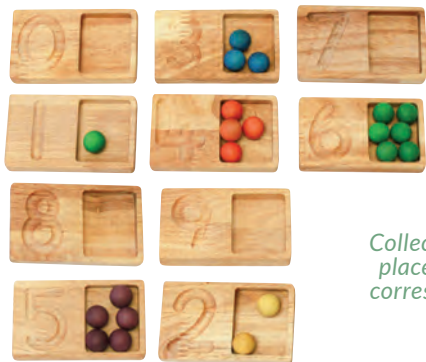

$74.95
~~$57.65~~

Save $17.30

Collect objects and place them in the corresponding tray

Wooden Number Tracing & Counting Trays

These number tracing and counting trays can be used in a variety of ways. Collect things in nature and display the correct amount in the corresponding tray, or fill the trays with colour sand or play dough and trace the numbers. Balls not included. Comes with storage box.

GQP486

Set of 10 $57.65