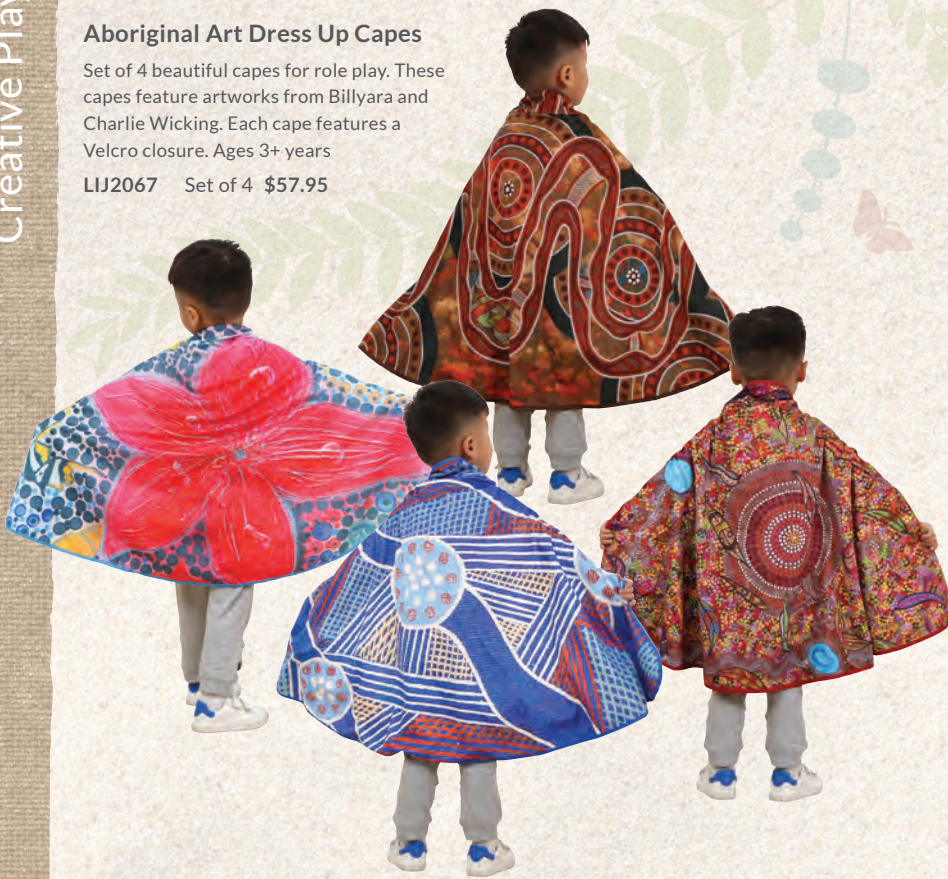

Aboriginal Art Dress Up Capes

Set of 4 beautiful capes for role play. These capes feature artworks from Billyara and Charlie Wicking. Each cape features a Velcro closure. Ages 3+ years

LIJ2067 Set of 4 $57.95