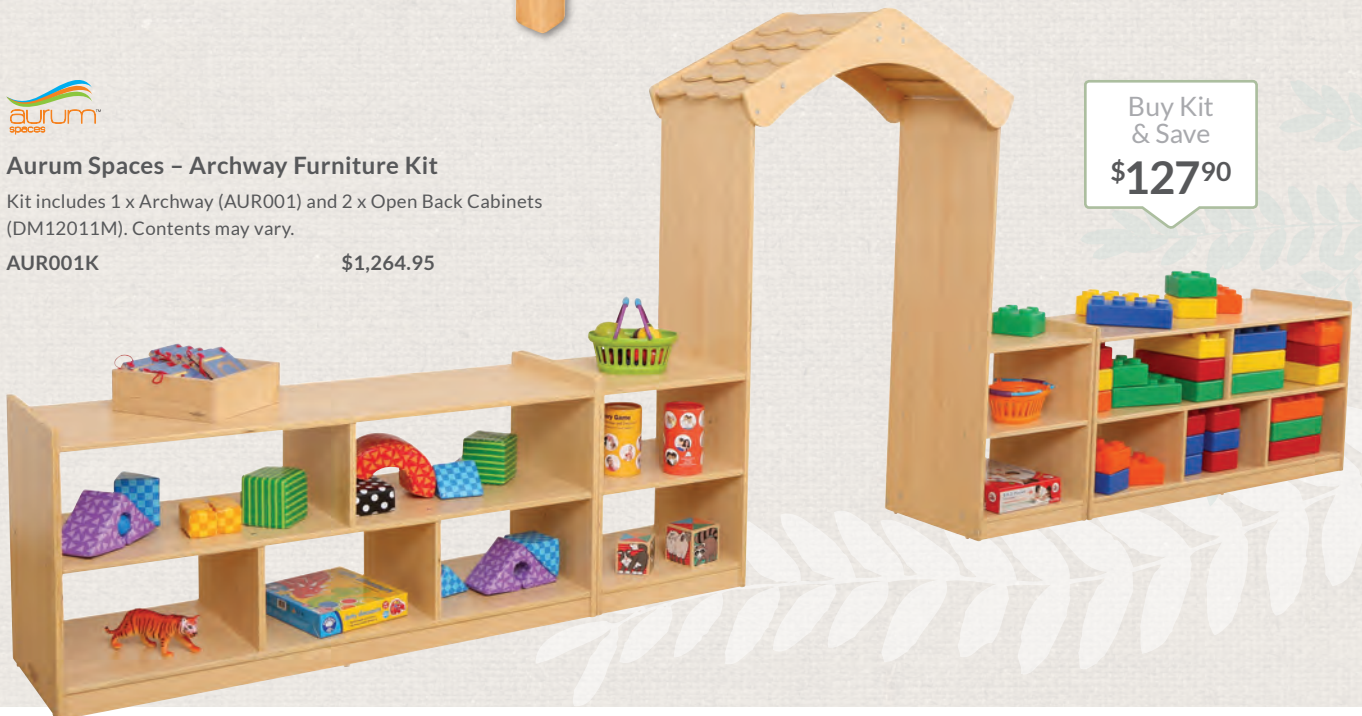

Buy Kit & Save
$127⁹⁰