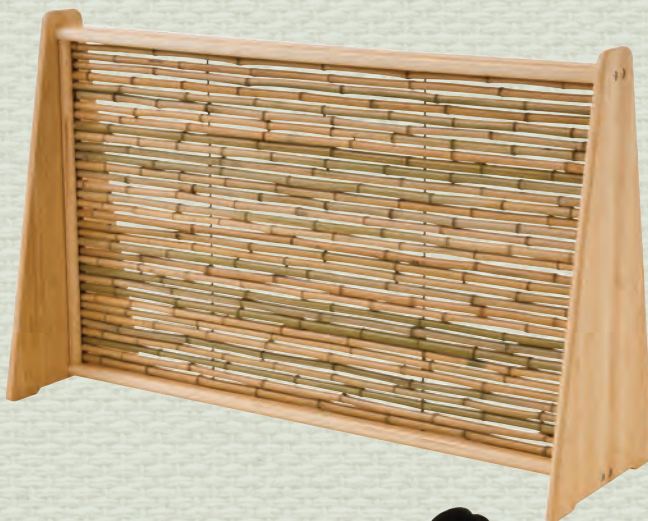

LIJ2084K Set of 3 \$126.95

*Double sided*

Not available

**Bamboo Room Divider**

This beautiful room divider allows for good visibility. It is made from sustainable bamboo and measures 120(W) x 75(H)cm.

Not available

Not available

**Natural Woven Seat**

The sturdy, woven seat measures 48(dia) x 15(H)cm. This woven seat features an internal, metal frame and is made from woven seagrass.

Not available

**Jute Floor Mat**

This floor mat is made from natural jute. It features a cotton border and a non-slip backing. This natural mat measures 180(W) x 240(L)cm. We suggest to stain guard this item against marking and roll for storage.