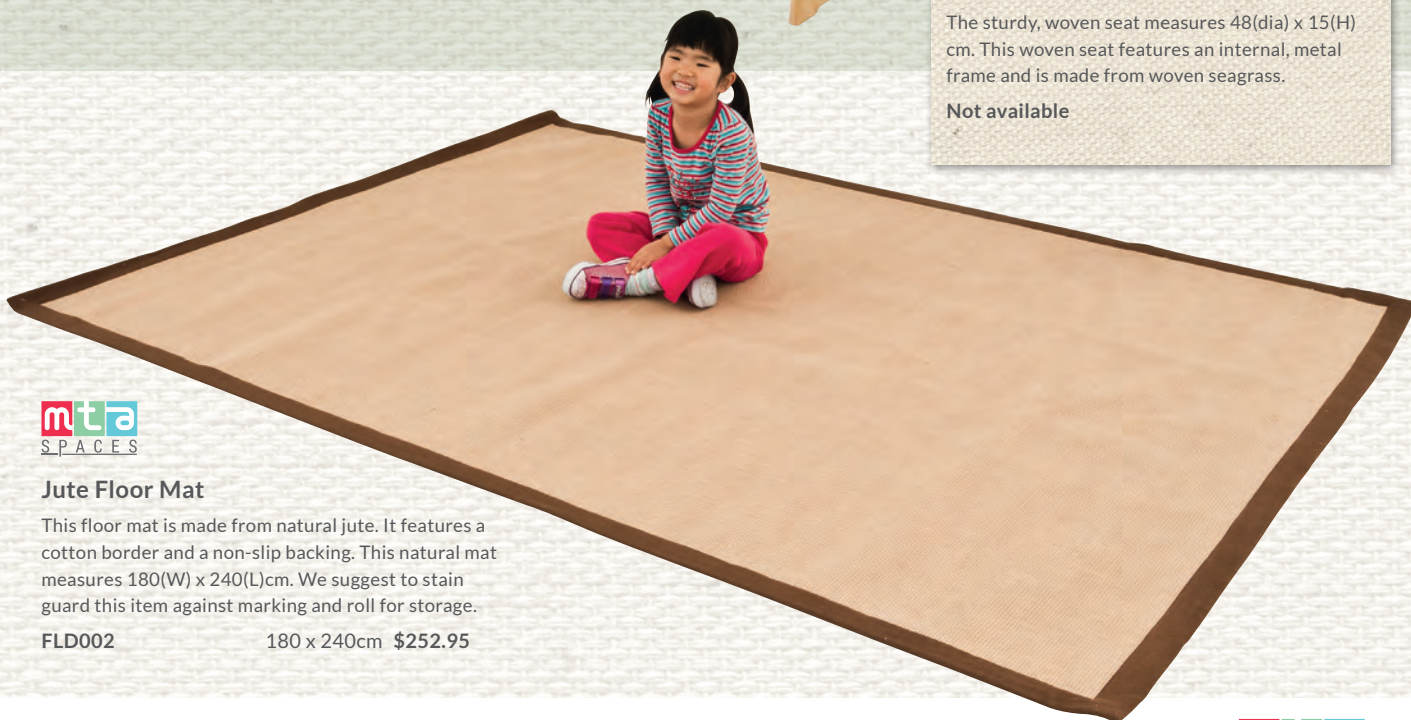

Jute Floor Mat

This floor mat is made from natural jute. It features a cotton border and a non-slip backing. This natural mat measures 180(W) x 240(L)cm. We suggest to stain guard this item against marking and roll for storage.

FLD002 180 x 240cm $252.95