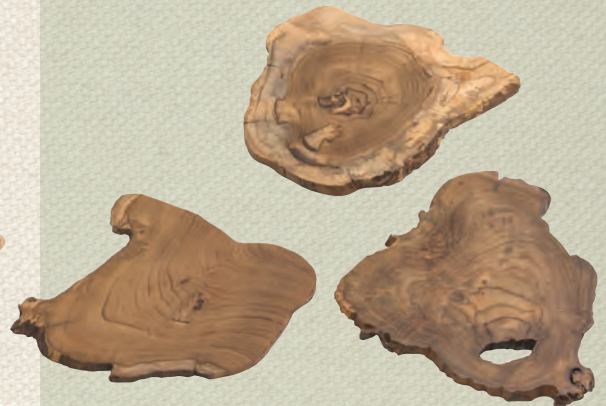

Extra Large Wicker Baskets

These massive woven baskets feature rope handles and are made from thick wicker. Largest Basket (CHH6005) measures 68(W) x 55(D) x 52(H)cm. As items are made from natural wicker, the internal weave may not be smooth and flat. Not suitable for outdoors.

Not available