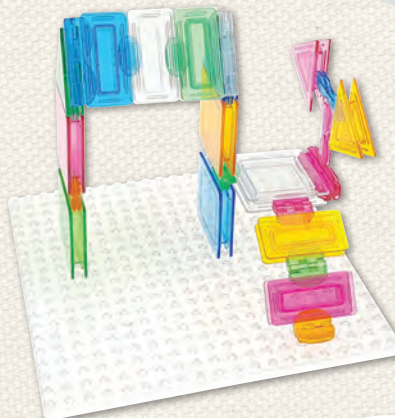

FREE freight
on all orders over $199

Conditions apply, see website for details.
Valid until 31st December 2020.
Promotional value excludes GST.
Offer excludes export & new projects.