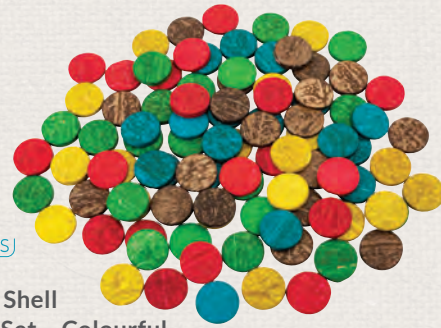

### Coconut Shell Counter Set - Colourful

A colourful set of coconut shell counters! Each counter measures 25mm and is supplied in 5 colours: red, yellow, blue, green and a natural colour.

TEB6231

100 pieces \$19.95