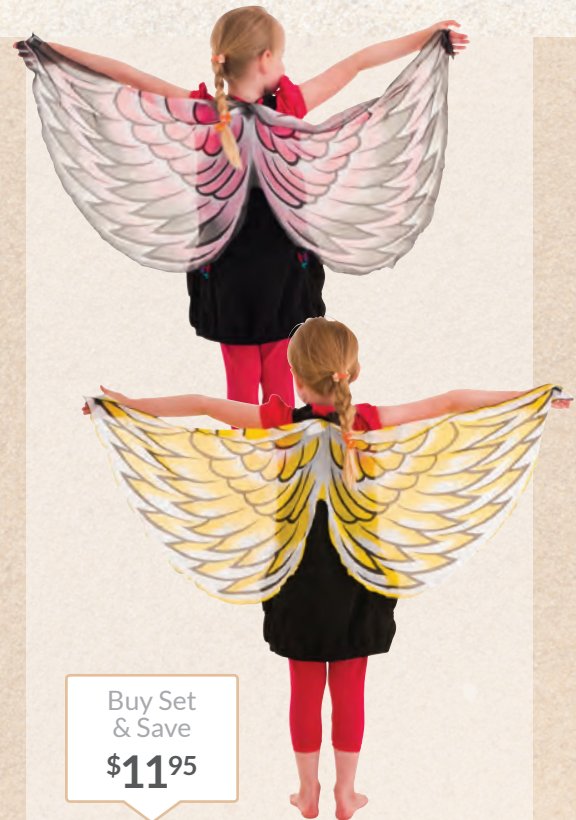

Buy Set & Save
$1195

Native Australian Bird Wings

Each wing features finger and arm elastics and measures approx 60(W)cm. Kit includes Galah (SPR309) and Cockatoo (SPR308). Contents may vary. Ages 3+ years

SPR308K

Set of 2 $45.95