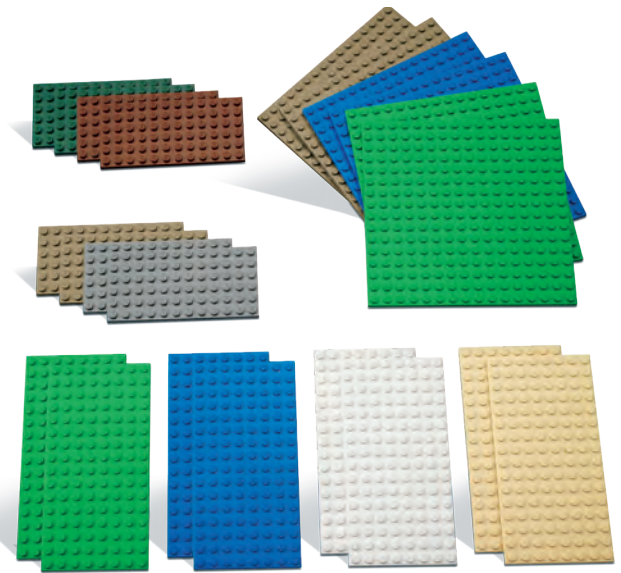

LEGO Bricks

LEGO System Basics Kit

Kit includes:

- 1x LEG9385 Sceneries Set
- 1x LEG9386 Doors, Windows and Roof Tiles
- 1x LEG9387 Wheels Set
- 1x LEG9388 Small Building Plates

Ages 4+ years

LEG9385-K

$528.95

Value pack

~~$563.80~~
$528⁹⁵
Save $34.85

LEGO, the LEGO logo, the Minifigure, DUPLO, the SPIKE logo and MINDSTORMS are trademarks of the LEGO Group. Used with permission. ©2020 The LEGO Group. All rights reserved.

FREE freight on all orders over $199. Conditions apply, see website for details.