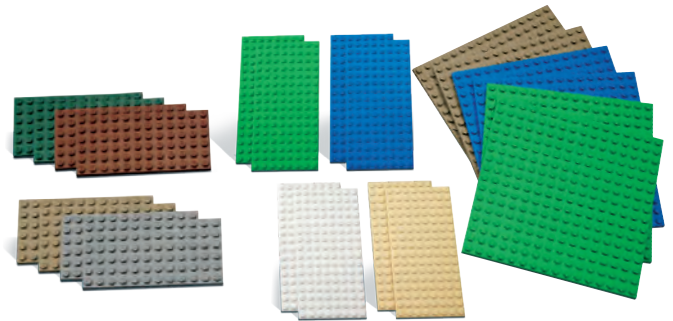

286 4+

LEG9387

\$126.95

LEGO Bricks

Large Building Plates

This set includes one grey 38 x 38cm building plate, 2 green 25 x 25cm building plates and one blue 25 x 25cm building plate. Let the blue represent the sea, the green for grass, etc.

4 4+

LEG9286

\$76.95

LEGO Bricks

Small Building Plates

Features 22 building plates in three different sizes and a variety of colours. Use as a foundation for your LEGO creation, to create landscapes, or for constructing tall buildings.