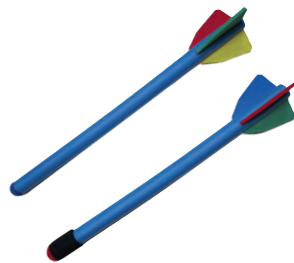

Foam Javelin

Soft and safe design that is a great way to introduce children to the athletic discipline of javelin. Work on correct grip, run up and throwing techniques. Multiples shown.

LTK027 90cm $16.95