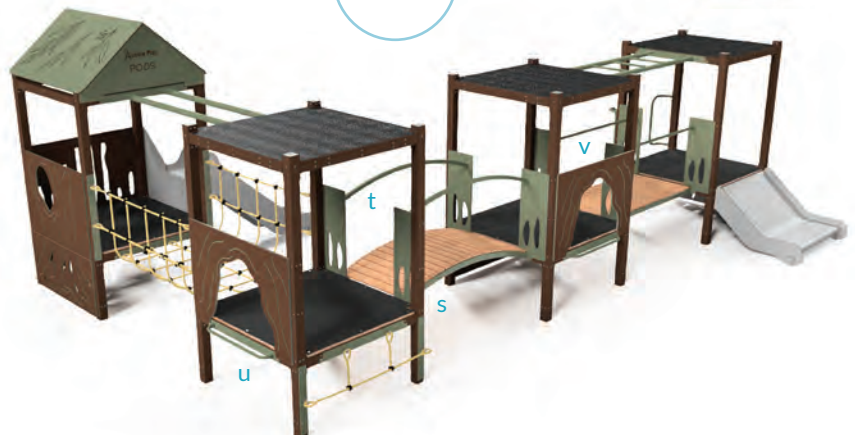

- 1 Pod (3 Pods in total)
- Monkey bars (o)
- Flat bridge and grab rails (p)
- Double wide slide (q)
- Climbing grab handles (r)
- Sunshade on additional Pod

**Quad Play Pod**

Size: 6.8(L) x 4(W)m. Assembly required.  
Soft fall required. Please note additional freight charges apply. Ages 3+ years

\*Conditions apply

~~\$1,529.80~~  
**\$1,453<sup>95</sup>**  
 Save \$75.85

**Basic Playset**

A great starting point or addition to existing playsets and pieces. Set includes 90cm Timber Ladder, 60cm Trestle, 90cm trestle and Board Walk. Soft fall required.

UP099K

4 pieces \$1,453.95

~~\$2,600.70~~  
**\$2,447<sup>95</sup>**  
 Save \$152.75

**Basic Cube Playset**

A basic cube playset that is a great addition to existing playsets and pieces. Set includes 55cm Adventure Cube, 120cm Walkboard, 120cm Cleated Plank, 2x 40cm Plywood Rectangles and 90cm Timber Ladder. Soft fall required.