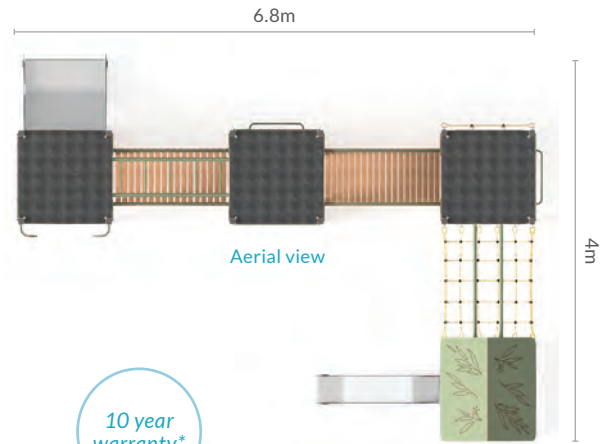

\*Conditions apply

**Triple Play Pod**

Size: 5(L) x 4(W)m. Assembly required.  
Soft fall required. Please note additional freight charges apply. Ages 3+ years

AP-POD-3

\$29,889.95

**Includes**

All the features of the Double Pod, PLUS:

- 1 Pod (3 Pods in total)
- Monkey bars (o)
- Flat bridge and grab rails (p)
- Double wide slide (q)
- Climbing grab handles (r)
- Sunshade on additional Pod

**Quad Play Pod**

Size: 6.8(L) x 4(W)m. Assembly required.  
Soft fall required. Please note additional freight charges apply. Ages 3+ years