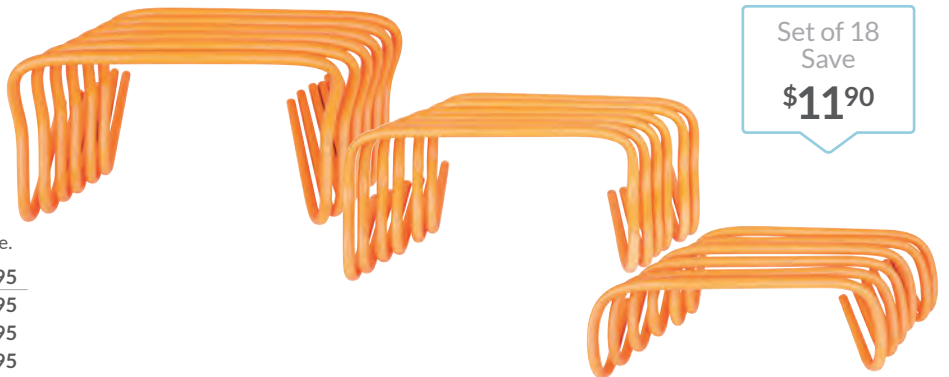

Training Hurdles Kit

Hurdles are 30, 22.5 and 15(H)cm and are supplied as a set of 18, which consists of 6 of each size hurdle.

XN912K Set of 18 $127.95
XN015H 15cm high - Set of 6 $41.95
XN022H 22.5cm high - Set of 6 $45.95
XN030H 30cm high - Set of 6 $51.95