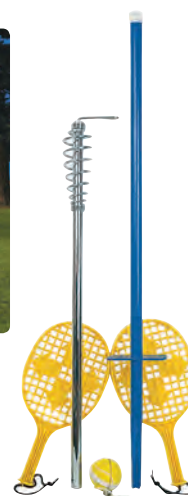

Hold-A-Ring Walking Rope

Easy-to-hold rings are made of soft stuffed vinyl. Size: 4.5(L)m. Comes in a handy tote.

LS748WR 10 rings $102.95