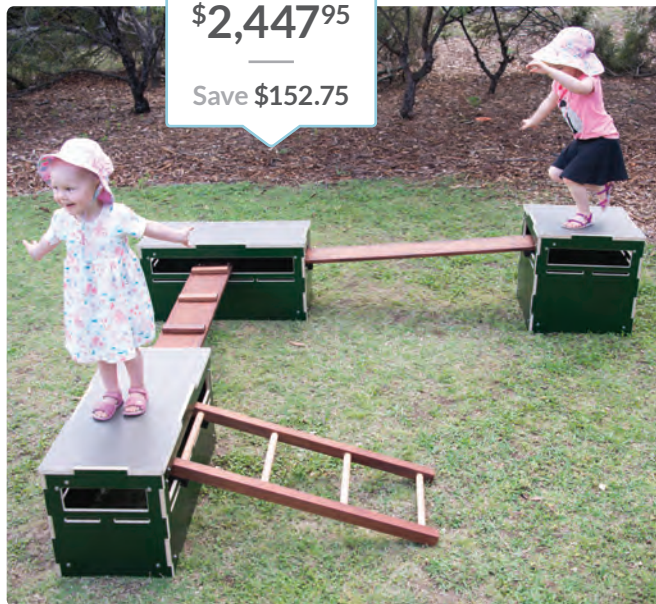

\*Conditions apply

~~\$1,529.80~~  
**\$1,453<sup>95</sup>**  
 Save \$75.85

**Basic Playset**

A great starting point or addition to existing playsets and pieces. Set includes 90cm Timber Ladder, 60cm Trestle, 90cm trestle and Board Walk. Soft fall required.

UP099K

4 pieces \$1,453.95

~~\$2,600.70~~  
**\$2,447<sup>95</sup>**  
 Save \$152.75

**Basic Cube Playset**

A basic cube playset that is a great addition to existing playsets and pieces. Set includes 55cm Adventure Cube, 120cm Walkboard, 120cm Cleated Plank, 2x 40cm Plywood Rectangles and 90cm Timber Ladder. Soft fall required.