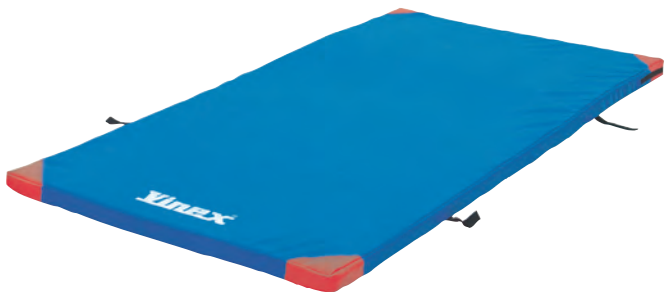

TTK915 \$166.95  
 4 or more Each \$127.55

**Weplay – Connecta-Mat Exercise Mat**

Can be used in games or as a safety mat or for various body movements and stretches. The mat can be used individually or connected together with more mats to make a super-sized mat. Supplied in assorted colours. It measures 120(L) x 60(W) x 5(H)cm. Multiple mats shown. Not soft fall rated.

WY7000 \$160.95

**Super-Wide Exercise Mat**

A high-density foam mat covered with wipe-clean vinyl. The mat is 180(L) x 120(W) x 4(H)cm. Not soft fall rated.

ATSM \$402.95

**Gym Mat**

This gym mat consists of 5cm foam covered by blue vinyl with small contrasting corners. Great for classroom or gym activities. Not soft fall rated. Size: 180(L) x 120(W) x 5(H)cm.