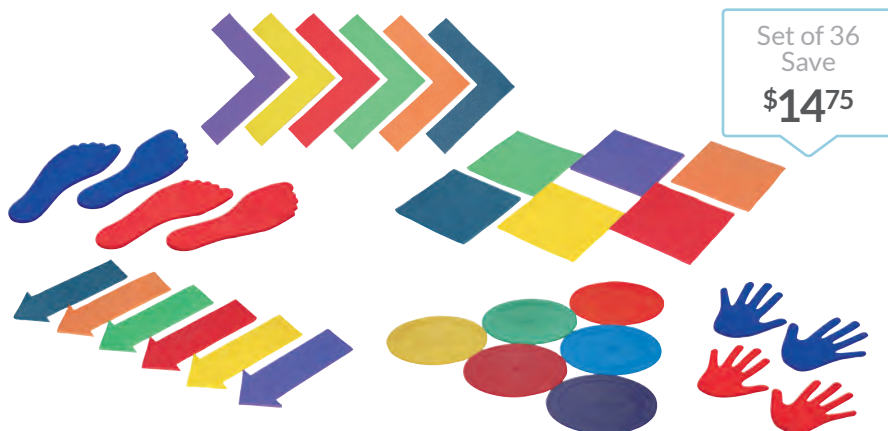

Sports Equipment

Throw Down Markers

Throw Down Markers are ideal for activity layouts on floors. They can be used to set out a play area, teach directionality and also improve balance skills. Special non-slip material so markers stay in place. Low height profile removes any tripping hazard.

XN063K	Set of 36 markers	$131.95
XN058	Arrow - Set of 6	$27.95
XN059	Round - Set of 6	$21.95
XN060	Corner - Set of 6	$27.95
XN061	Foot Shaped - Set of 6	$19.95
XN062	Square - Set of 6	$27.95
XN063	Hand Shaped - Set of 6	$20.95

Set of 36
Save
$1475