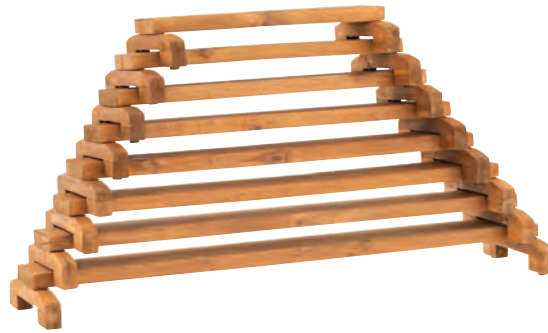

BRU040

6 or more

\$30.95

Each pair \$25.25

**Tactile Discs**

Set includes 10 large and 10 small discs, a blindfold and a large cloth bag. Large circle is 27(dia)cm small circle measures 11(dia)cm. Ages 3+ years

GJ2116

Set of 20 \$310.95

*Vestibular stimulation*

**Carousel Balance Disc**

Exciting mini carousel giving children a real spin! The plastic seat measuring 56cm in diameter, is placed at a slight angle to allow the child to propel the carousel by shifting the body's centre of gravity. Younger children are also able to set the seat in motion by pushing off with their feet. The seat has a thick edge to make it easy for children to get a good grip and hold on when the carousel is moving. Ages 3 to 10 years

GJ2167

\$252.95

**Walkboard Set**

These wooden walkboards come in different lengths for the children to create their own pathways and challenges. For indoor or outdoor use and stack for easy storage. Size of largest walkboard 102(L) x 25(W) x 8.5(H)cm. Full size dimensions online.