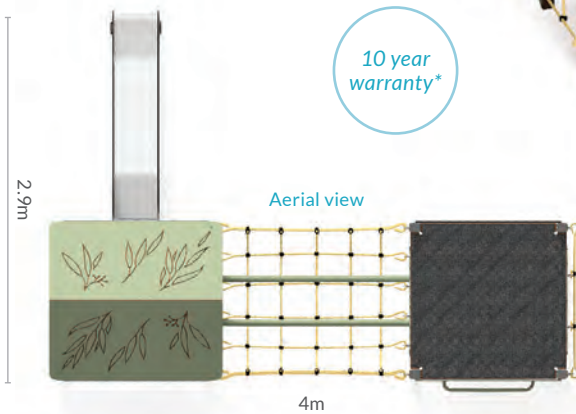

Includes

1. All the features of the Treehouse Pod, PLUS:
2. 1 Pod (2 Pods in total)
   - Rope bridge (i)
   - Traverse poles (j)
   - Rock wall (k)
   - Movable play equipment adapter (l)
   - Tree cave panel (m)
   - Sunshade on additional Pod (n)