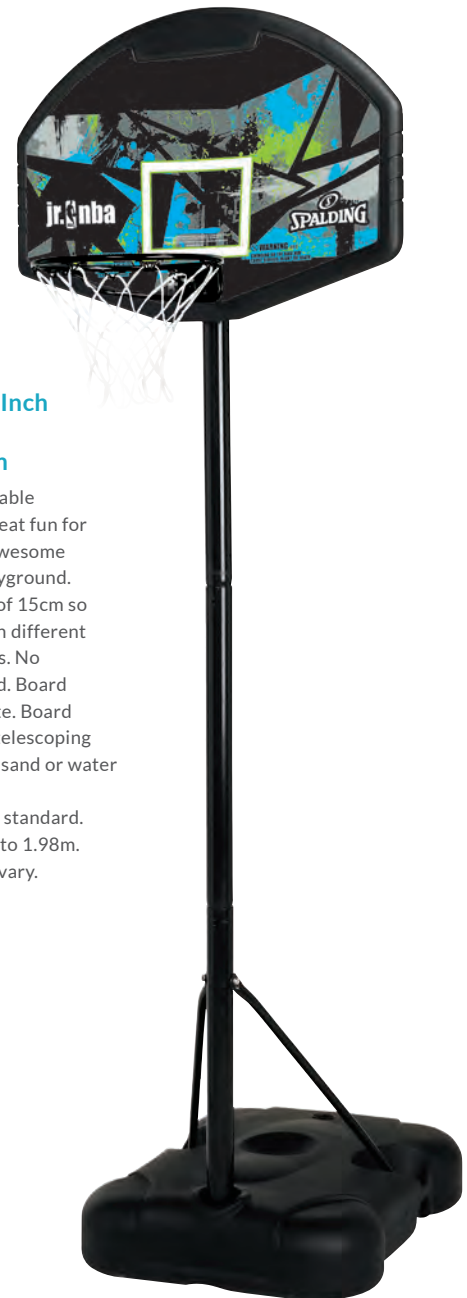

Spalding NBA 32-Inch Junior Portable Basketball System

The Spalding NBA Portable Basketball System is great fun for young players and an awesome engagement on the playground. Adjustment in 6 levels of 15cm so the stand can work with different player ages and abilities. No assembly tools required. Board composition - composite. Board size - 81cm. Lift type - telescoping base - mobile, fills with sand or water - 64-litre capacity. Rim - 35cm heavy-duty standard. Height adjustable - 1.4 to 1.98m. Backboard colour may vary.

Not available