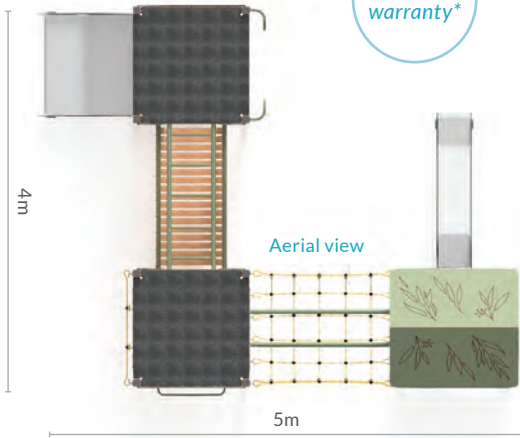

\*Conditions apply

**Triple Play Pod**

Size: 5(L) x 4(W)m. Assembly required.  
Soft fall required. Please note additional freight charges apply. Ages 3+ years

AP-POD-3

\$29,889.95

**Includes**

All the features of the Double Pod, PLUS:

- 1 Pod (3 Pods in total)
- Monkey bars (o)
- Flat bridge and grab rails (p)
- Double wide slide (q)
- Climbing grab handles (r)
- Sunshade on additional Pod

**Quad Play Pod**

Size: 6.8(L) x 4(W)m. Assembly required.  
Soft fall required. Please note additional freight charges apply. Ages 3+ years