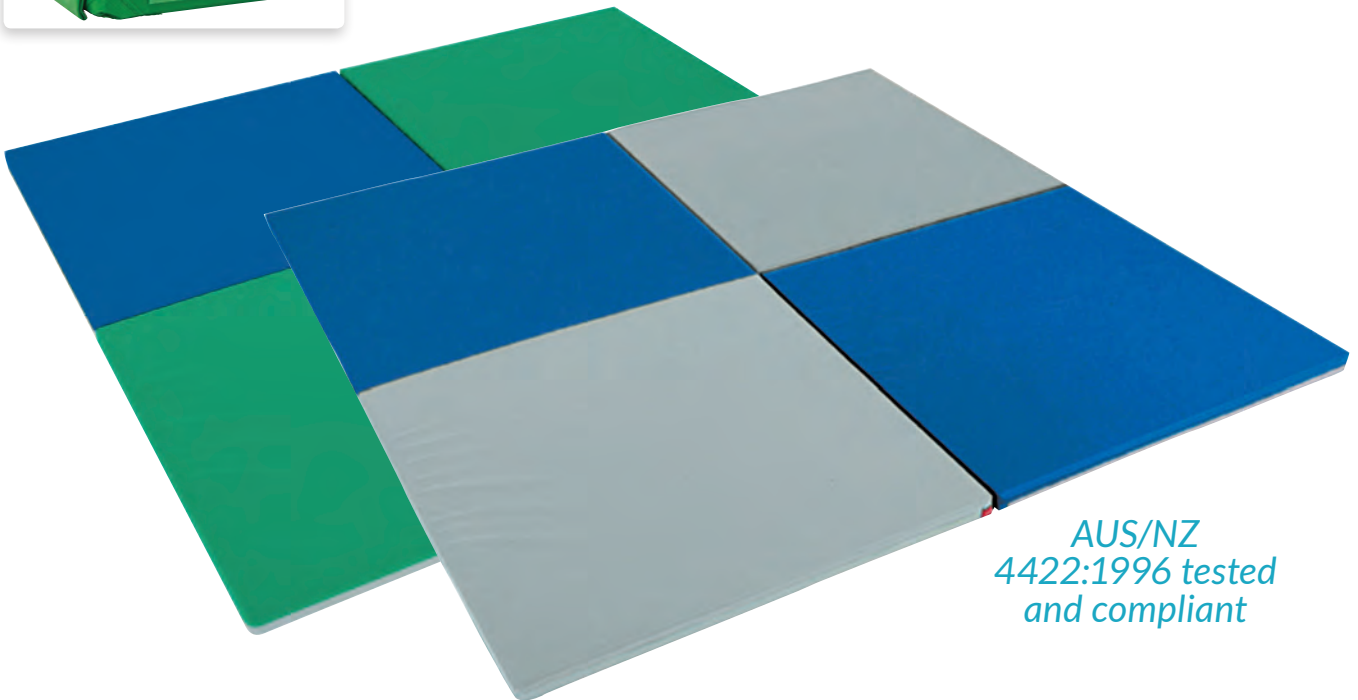

Red one side, blue the other

DF85	\$103.95
------	----------

Soft Fall, Mats & Foam Products

Super thick,  
super safe

Approved  
hook & loop  
joining system

AUS/NZ  
4422:1996 tested  
and compliant

Soft Fall Mats

These soft fall mats are 5cm thick. They are made from foam and are covered in water repellent vinyl. They are available as 100cm square or 100 x 200cm rectangular shapes. Tested and compliant with AUS/NZ 4422:1996. Combination set of 2 of each mat sizes, making it a set of 4 mats. Tested and compliant to a 1.7m fall height. WARNING: Beware of any mats that state they are compliant, yet do not feature an approved joining system. Unless your mats can join to create a larger fully compliant surface area, your play area will fail compliance! Replacement covers available for purchase online.