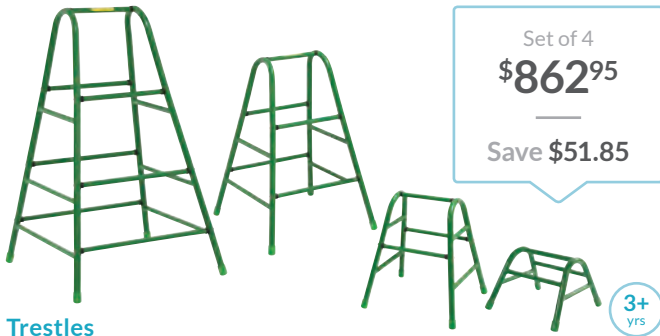

3-8 yrs

Excellent for testing balance skills as the beam wobbles in all directions. Includes side handles for balance.

UP011

\$627.95

**Zig 'n' Zag Crosser**

160cm (L)  
48cm (W)  
52cm (H)

3-8 yrs

This crosser will certainly require great hand-eye coordination. Includes side handles for balance. Trestles not included.

UP008

\$597.95

**Balance Wobble Walk**

110cm (L)  
50cm (W)  
30cm (H)

3-8 yrs

Aluminium construction balance beam walker. Other play pieces can also be joined to the balance wobble walk.

UP062

\$425.95

Set of 4  
**\$862<sup>95</sup>**  
 —  
 Save \$51.85

3+ yrs

**Trestles**

These solid steel trestles are great to hold planks, ladders and other outdoor equipment. Soft fall required

DMP1312K	Set of 4	\$862.95
DMP1312	30cm	\$97.95
DMP1313	60cm	\$160.95
DMP1314	90cm	\$241.95
DMP1315	120cm	\$413.95