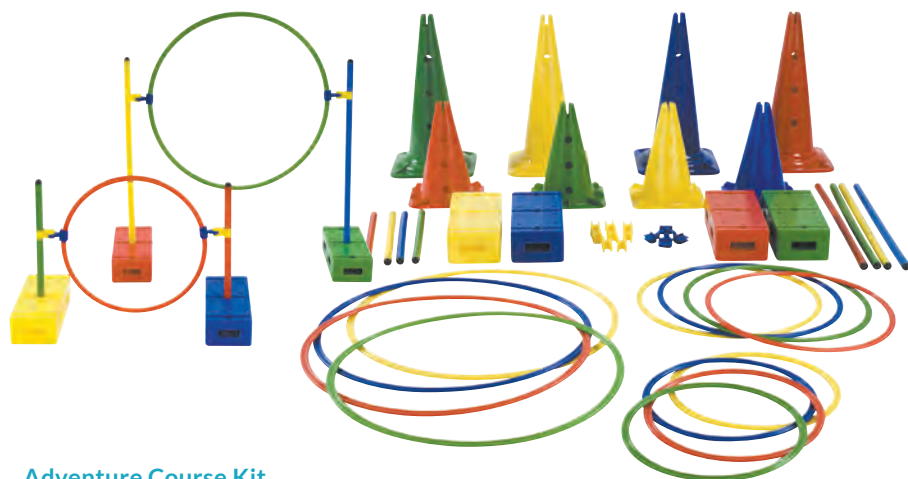

Active Play

Adventure Course Kit

Suitable for outdoor obstacle training, this kit contains the following components in assorted colours: 4 x Plastic Cones (30cm), 4 x Plastic Cones (50cm), 4 x Plastic Bricks (36 x 15 x 10(H))cm, 9 x Clips, 4 x Poles (40cm), 4 x Poles (71cm), 4 x Hoops 38(dia)cm, 4 x Hoops 50(dia)cm, 4 x Hoops 66(dia)cm. Ages 3+ years
AS101 $402.95