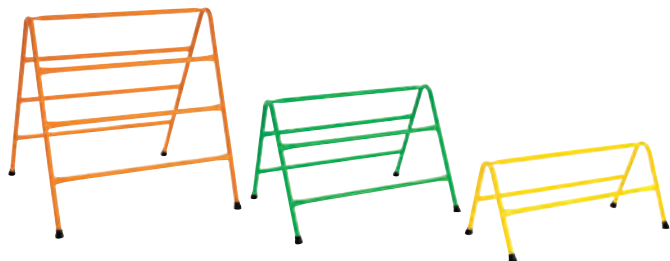

Moveable Play Equipment

All ASP trestles feature a large angled foot for greater stability and increased protection for your soft fall.

Wide Trestles

Ideal for setting up an assortment of planks, ladders and agility frames. Each wide trestle has powder-coated steel frames and is rust-resistant. Soft fall required. Ages 3+ years

ASPS04K	Set of 3	~~$661.85~~	$626.95
ASP2561	40cm high - 3 bars	$155.95	
ASP2578	60cm high - 5 bars	$206.95	
ASP2585	90cm high - 7 bar	$298.95	

Set of 4
$626.95
Save **$34.90**