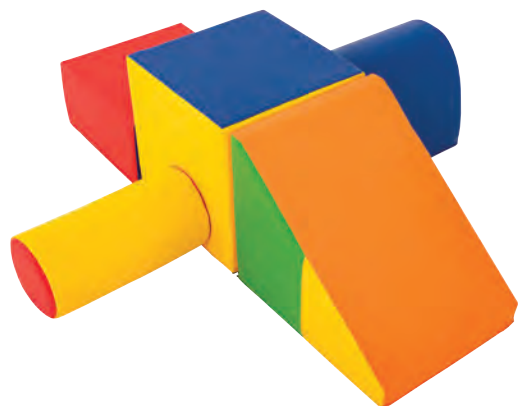

Soft Play & Foam Shapes

Scramble Play – Foam & Vinyl

2+ yrs

Set of 5 versatile shapes to be utilised individually or within other play centres to build motor skills and confidence. Great for first toddler play-climbing and sliding! Easy to store and fit into spaces by stacking. The set contains: a wedge (40(L) x 40(W) x 50(H)cm), 1 block (40(L) x 40(W) x 40(H)cm), 1 block (40(L) x 40(W) x 20(H)cm), a cylinder (40(L) x 20(D)cm) and an arch (40(L) x 30(W) x 30(H)cm). Ages 2+ years

FS6930

5 pieces $620.95