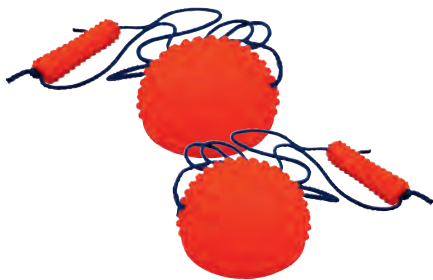

Tactile Stilts

High quality pair of walking stilts with small nodules on the top surface to provide traction and a sensory experience. Alternatively, the stilts can be turned over so the feet are on a flat surface, but have a more challenging balancing task standing with the rounded side facing the ground.

BRU040

6 or more

$30.95

Each pair $25.25