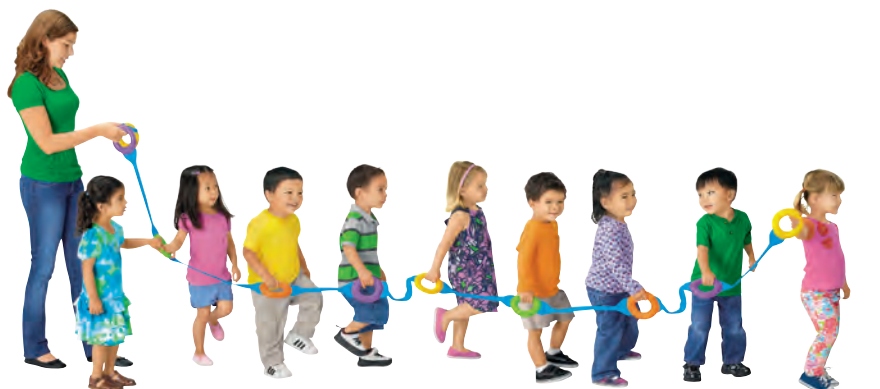

### Orbit Tennis

Fast 2-player bat and tethered ball game for the playground.

**BO999 Set \$63.95**  
**BO1001 Bat only \$9.10**