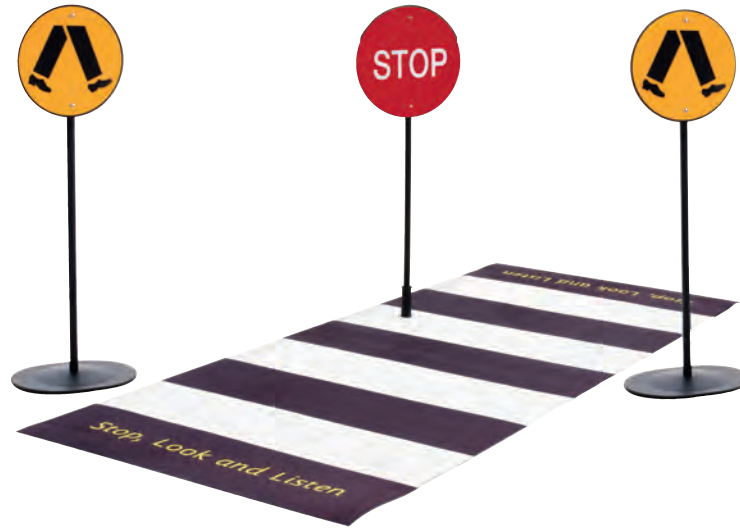

Zebra Crossing

200(L) x 75(W)cm  
SPP16 \$183.95

86cm

Stop Sign

TG01 \$32.95

86cm

Give Way Sign

TG02 \$32.95

TG05 \$32.95

86cm

Kangaroo Ahead Sign

TG06 \$32.95

**Road Crossing Safety**

3+ yrs

Kit contains: 2 x TG08 Pedestrian Crossing Ahead Sign, 1 x TG09 Handheld Stop Slow Sign and 1 x SSP16 Zebra Crossing.

TG002K \$259.95