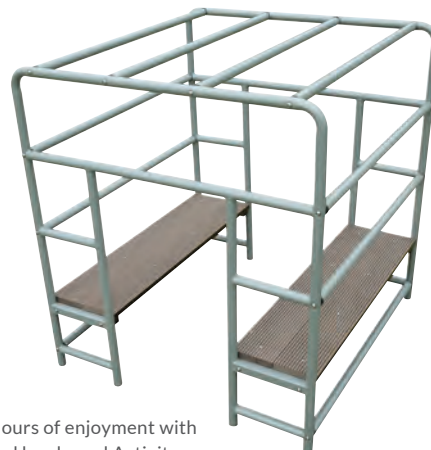

ASP444	Set of 4 Trestles	\$942.95
ASP1229	30cm	\$124.95
ASP1304	60cm	\$179.95
ASP1311	90cm	\$310.95
ASP1328	120cm	\$379.95

Activity Play Cube

Children will experience hours of enjoyment with this multi-purpose steel and hardwood Activity Cube. Great for play or to just sit on the solid seats and eat lunch. It measures 110(L) x 110(W) x 118(H)cm. Soft fall required. Colour may vary. Ages 3+ years