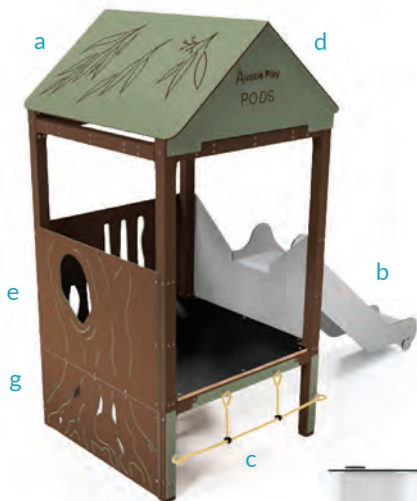

Moveable Play Equipment

Treehouse Play Pod

Size: 2.9(L) x 1.2(W)m. Assembly required.
Soft fall required. **Please note additional freight charges apply.** Ages 3+ years

AP-POD-1 $13,789.95

Includes

- 1 Pod (a)
- Large slippery dip (b)
- Rope climber (c)
- Treehouse roof (d)
- Tree hollow peek-a-boo hole (e)
- Tree cave (f)
- Tree roots hiding nook (g)
- Natural treehouse wall (h)