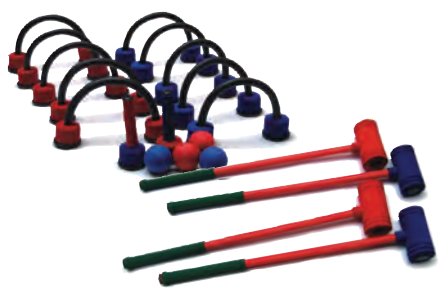

~~$308.10~~
$275.95
Save $32.15

Playground Starter Set

The perfect starter set for any playground or outdoor area. This set contains a large number of resources that are great for getting the children to play with one another and develop their skills. Set includes: 1x BRU481 Foam Ring Toss Game, 4x BRU012 - Plastic Frisbees, 1x AS043 Bean Bags - Set of 6, 1x AS001 Skipping Ropes - Set of 6, 1x XN053 Target Mat, 1x BRU155 Flat Hoops - Set of 4, 1x LTK040 Skinned Foam Balls - Set of 6, 2x LTK044 Pu Soccer Balls Ultrasoft Classic 18cm and 2x LTK042 Soft Foam Football 27.5cm. Contents and colours may vary. Ages 3+ years.

BRU481K $275.95

Playground 'Get Active' Kit

Excellent for all your outdoor and sport activities, this set includes the following: 2 x Lolo balls, 4 x mini hops, 2 x air comet balls, 2 x light scoops, 2 x hollow balls 9.3(dia)cm, 2 x shuttle bats, 2 x shuttle heads, 1 x jumping ball 55(dia)cm, 2 x catch balls, 1 x balance board, 2 x soccer balls 21.5(dia)cm, 2 x twirl and jump sets, 6 x catch a cup sets, 6 x jumping sacks, 4 x Aussie Rules footballs, 2 x watermelon spray balls, 2 x volleyballs (official size), 6 x bean bags, 10 x hollow balls 9.3(dia)cm, 6 x skipping ropes (274cm), 2 x cricket bats, 2 x cricket balls, 1 x launcher (no ball) and 4 x Frisbees. Contents and colours may vary. Ages 3+ years

BRU996 75 pieces $758.95

Adjustable Mini Basketball Stand

Adjustable height with stable base that can be easily filled with sand or water. Transport wheels. Adjusts from 170 to 230cm.

HS005 $195.95

Complete Cricket Set

Get a whole group of children involved in a fun cricket game with this complete set. Includes 2 bats, 2 bases, 4 bails, 6 poles (70cm) and 2 high quality PVC cricket balls.

JY177 Set $86.95

Foam Croquet Set