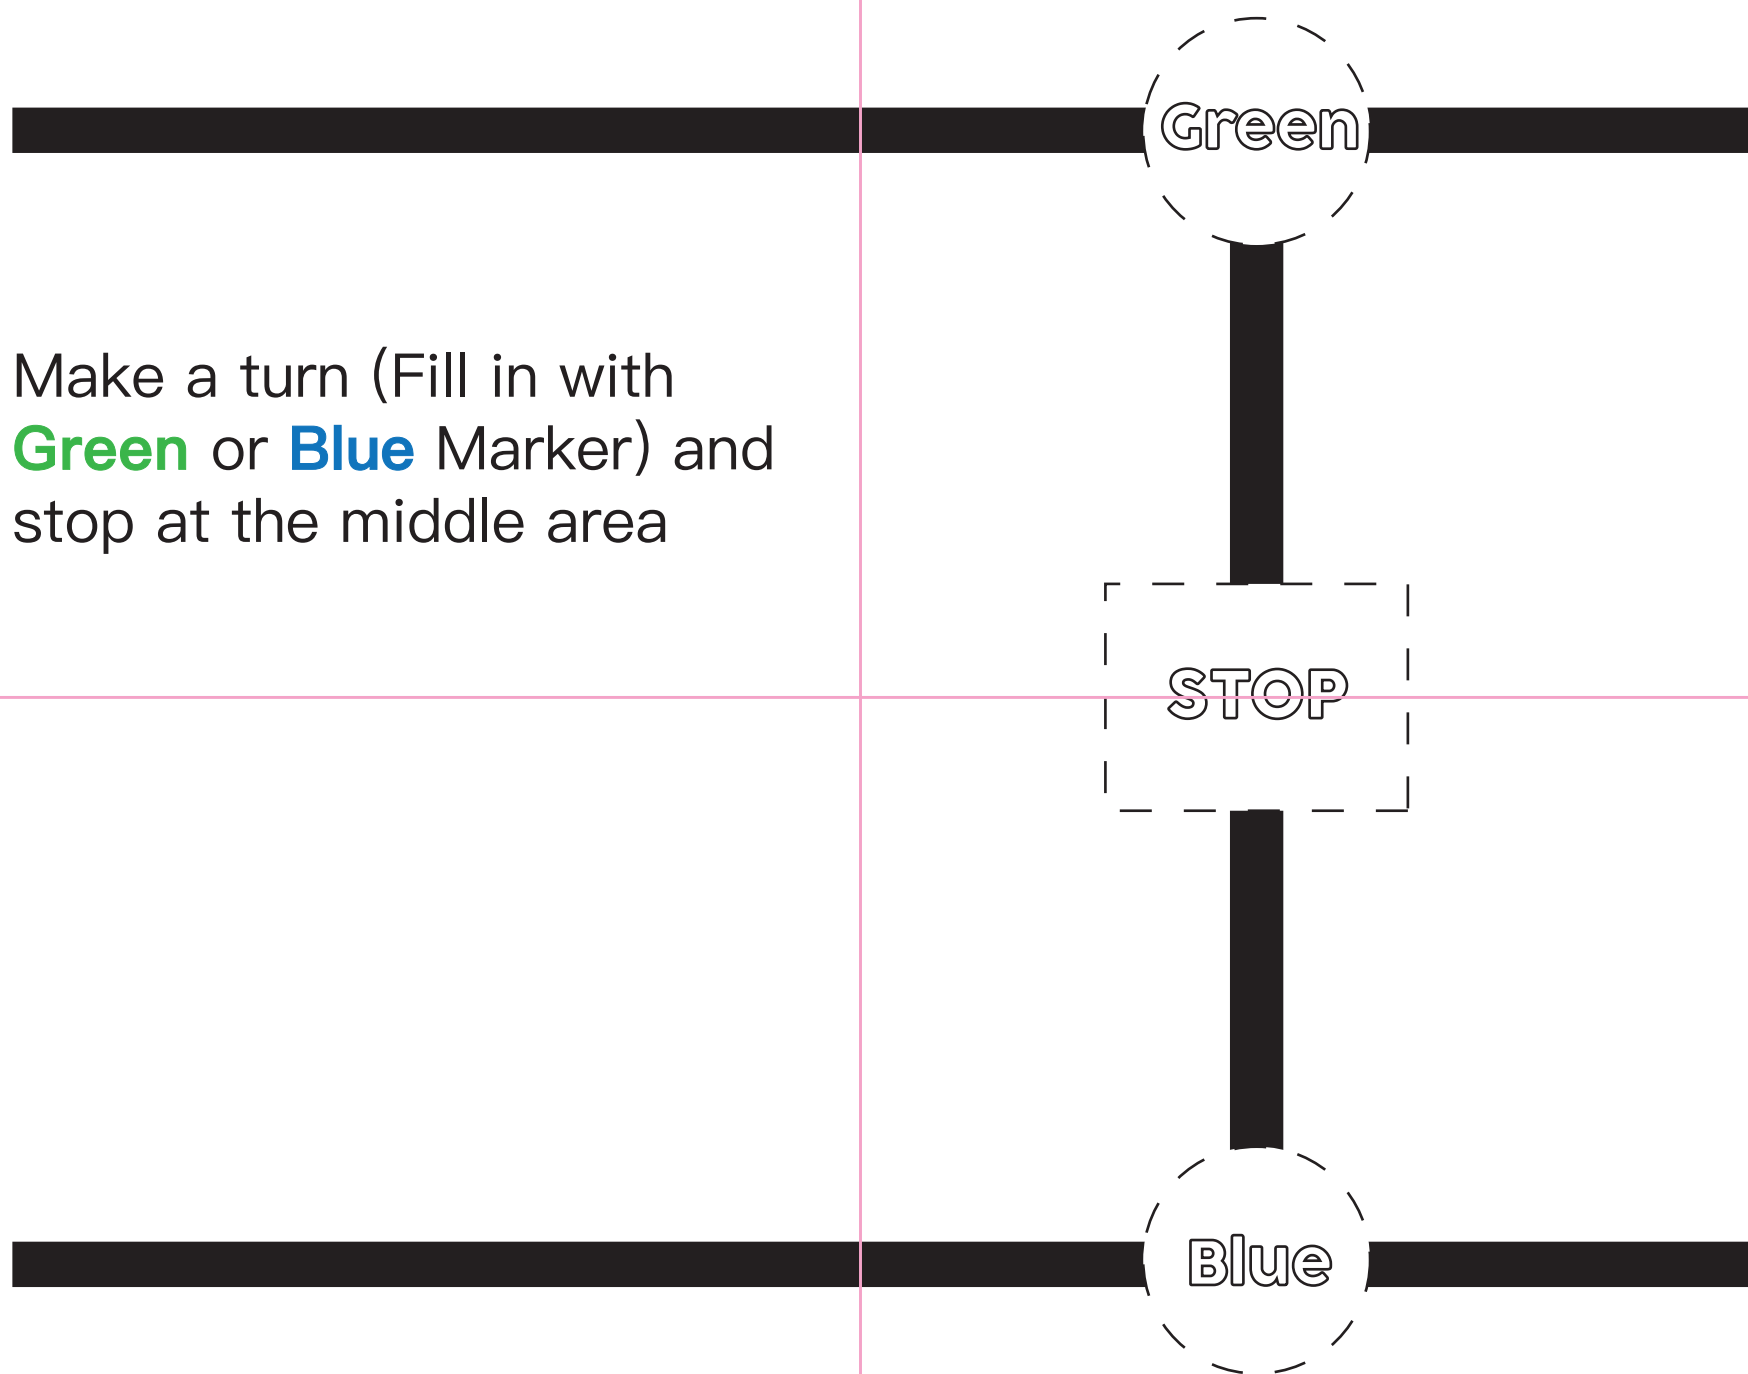

# #1

For calibration

Complete the track  
with **Black** Marker

# #2

Make the car stop at the end  
(Fill in with **Red** Marker)

Make a turn (Fill in with  
**Green** or **Blue** Marker) and  
stop at the middle area

#1

Complete the track with **Black** Marker

#2

Make the car stop at the end (Fill in with **Red** Marker)

Make a turn (Fill in with **Green** or **Blue** Marker) and stop at the middle area

#3

Can you collect all the coins and go back to stop at the start point?

Starts Here

Download more games at [chmakered.com/grovezero](http://chmakered.com/grovezero)