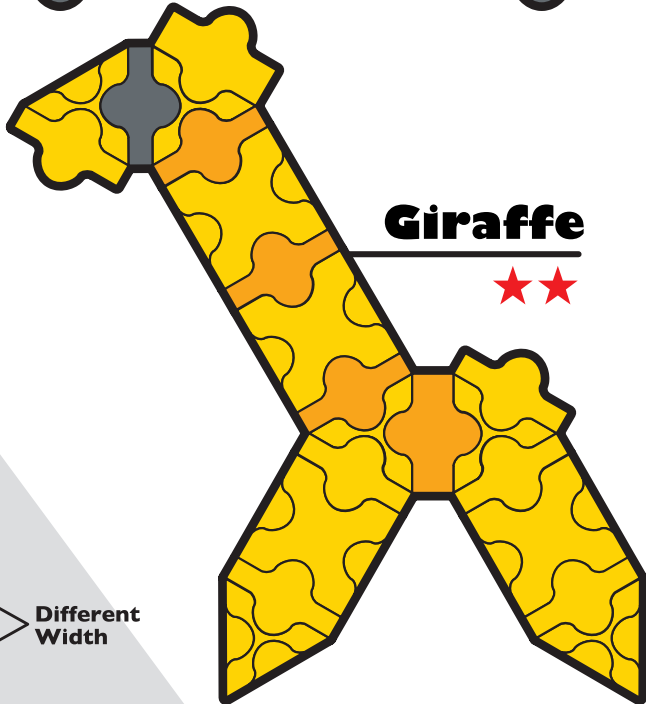

ラキュー LaQ Snap! Click! and Play!

LaQ is a new type of block toy that is innovative and creative fun for all ages!

Together

Apart

Patrol Car

★★★★

Rocket

★

Turtle

★★★★

Giraffe

★★

Key

★★★★

Tyrannosaurus

★★

★The stars show the various levels in making the models. ★The pictures show the actual size of the parts to use.

ラキュー[®] LaQ Snap! Click! and Play!

LaQ is a new type of block toy that is innovative and creative fun for all ages! **Together**