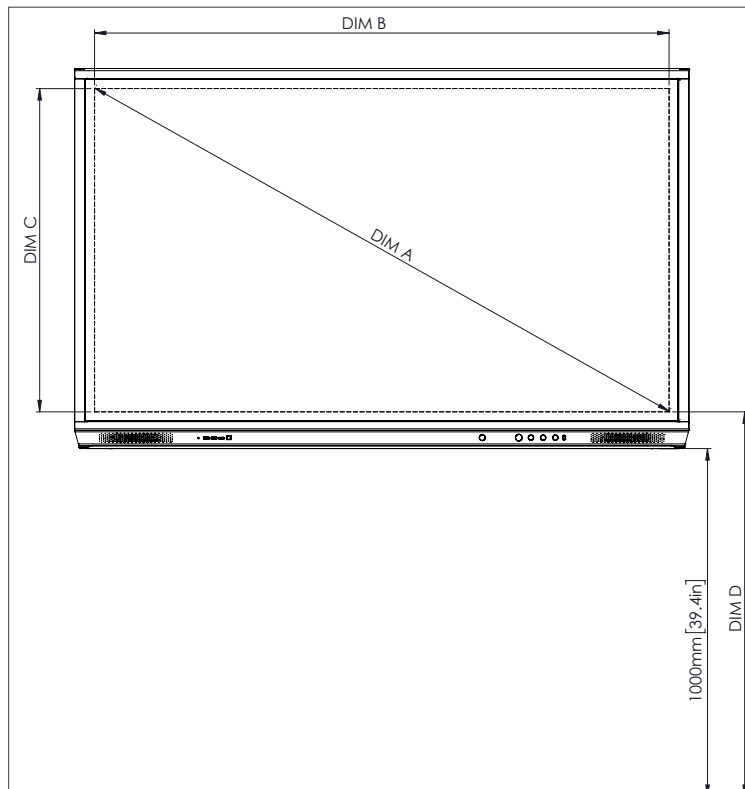

PHYSICAL SPECIFICATIONS

Panel Dimensions	65" 4K: 1536 x 960 x 114 mm (60.5 x 37.8 x 4.5 in) 75" 4K: 1767 x 1093 x 128 mm (69.6 x 43.0 x 5.0 in) 86" 4K: 2018 x 1236 x 136 mm (79.4 x 48.7 x 5.4 in)
Packed Dimensions	65" 4K: 1660 x 1045 x 245 mm (65.4 x 41.1 x 9.6 in) 75" 4K: 1880 x 1160 x 280 mm (74.0 x 45.7 x 11.0 in) 86" 4K: 2140 x 1340 x 280 mm (84.3 x 52.8 x 11.0 in)
Net Weight	65" 4K: 46 kg (101 lbs) 75" 4K: 64 kg (141 lbs) 86" 4K: 84 kg (185 lbs)
Packed Weight	65" 4K: 57 kg (125 lbs) 75" 4K: 81 kg (179 lbs) 86" 4K: 102 kg (225 lbs)

SUPPORT

For all Promethean products, visit [Support.PrometheanWorld.com](https://www.Support.PrometheanWorld.com).

TECHNICAL DRAWINGS

65" 4K

Front

DIM	DIMENSION (MM)	DIMENSION (IN)
A	1641	64.6
B	1430	56.3
C	805	31.7
D	1101	43.3
E	133	5.2
F	83	3.3
G	960	37.8
H	1536	60.5
I	600	23.6
J Min	151	5.9
J Max	289	11.4
K Min	1151	45.3
K Max	1289	50.7
L Max	92	3.6

Back

Side

TECHNICAL DRAWINGS

75"

Front

DIM	DIMENSION (MM)	DIMENSION (IN)
A	1895	74.6
B	1652	65.0
C	929	36.6
D	1105	43.5
E	144	5.7
F	76	3.0
G	1093	43.0
H	1767	69.6
I	600	23.6
J Min	228	9.0
J Max	365	14.4
K Min	1228	48.3
K Max	1365	53.7
L Max	81	4.0

TECHNICAL DRAWINGS

86"

Front

DIM	DIMENSION (MM)	DIMENSION (IN)
A	2177	85.7
B	1897	74.7
C	1067	42.0
D	1107	43.6
E	155	6.1
F	78	3.1
G	1236	48.7
H	2018	79.4
I	700	27.6
J Min	292	11.5
J Max	430	16.9
K Min	1292	50.9
K Max	1430	56.3
L Max	112	4.4