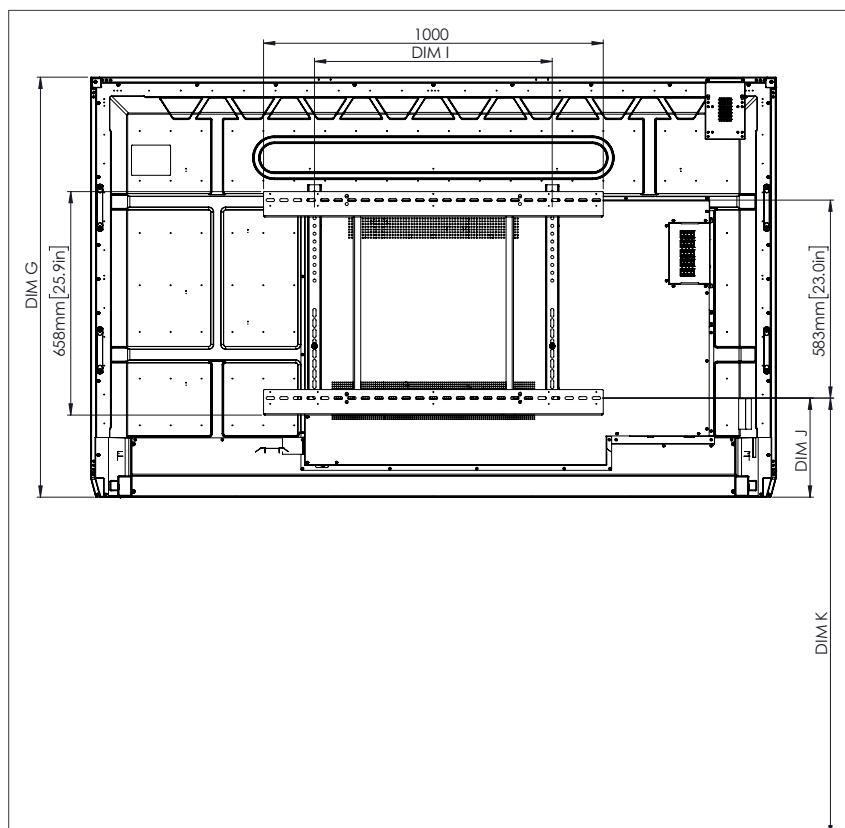

DIM	DIMENSION (MM)	DIMENSION (IN)
A	2177	85.7
B	1897	74.7
C	1067	42.0
D	1107	43.6
E	155	6.1
F	78	3.1
G	1236	48.7
H	2018	79.4
I	700	27.6
J Min	292	11.5
J Max	430	16.9
K Min	1292	50.9
K Max	1430	56.3
L Max	112	4.4

Back