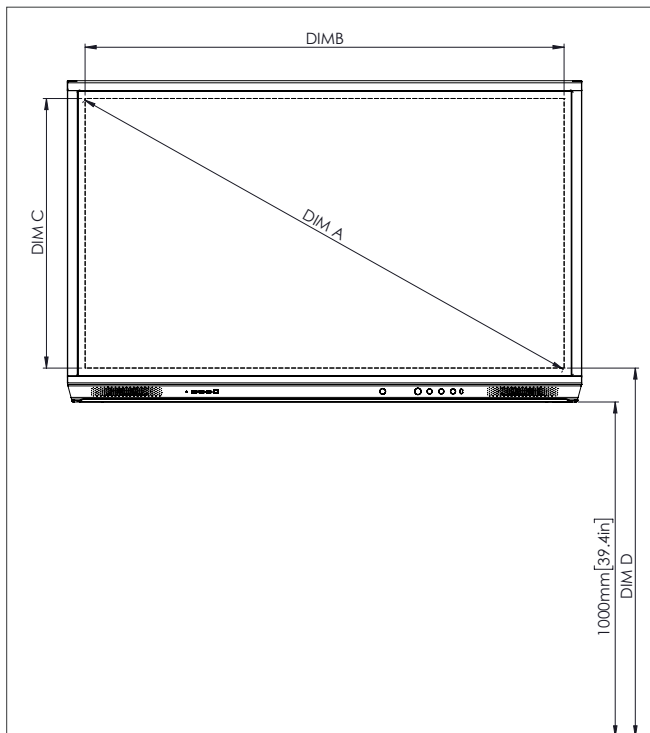

PHYSICAL SPECIFICATIONS

Panel Dimensions	65" 4K: 1536 x 960 x 114 mm (60.5 x 37.8 x 4.5 in) 75" 4K: 1767 x 1093 x 128 mm (69.6 x 43.0 x 5.0 in) 86" 4K: 2018 x 1236 x 136 mm (79.4 x 48.7 x 5.4 in)
Packed Dimensions	65" 4K: 1660 x 1045 x 245 mm (65.4 x 41.1 x 9.6 in) 75" 4K: 1880 x 1160 x 280 mm (74.0 x 45.7 x 11.0 in) 86" 4K: 2140 x 1340 x 280 mm (84.3 x 52.8 x 11.0 in)
Net Weight	65" 4K: 46 kg (101 lbs) 75" 4K: 64 kg (141 lbs) 86" 4K: 84 kg (185 lbs)
Packed Weight	65" 4K: 57 kg (125 lbs) 75" 4K: 81 kg (179 lbs) 86" 4K: 102 kg (225 lbs)

SUPPORT

For all Promethean products, visit [Support.PrometheanWorld.com](https://www.Support.PrometheanWorld.com).

TECHNICAL DRAWINGS

65" 4K

Front

DIM	DIMENSION (MM)	DIMENSION (IN)
A	1641	64.6
B	1430	56.3
C	805	31.7
D	1101	43.3
E	133	5.2
F	83	3.3
G	960	37.8
H	1536	60.5
I	600	23.6
J Min	151	5.9
J Max	289	11.4
K Min	1151	45.3
K Max	1289	50.7
L Max	92	3.6

Back

Side

TECHNICAL DRAWINGS

75"

Front

DIM	DIMENSION (MM)	DIMENSION (IN)
A	1895	74.6
B	1652	65.0
C	929	36.6
D	1105	43.5
E	144	5.7
F	76	3.0
G	1093	43.0
H	1767	69.6
I	600	23.6
J Min	228	9.0
J Max	365	14.4
K Min	1228	48.3
K Max	1365	53.7
L Max	81	4.0

TECHNICAL DRAWINGS

86"

Front

DIM	DIMENSION (MM)	DIMENSION (IN)
A	2177	85.7
B	1897	74.7
C	1067	42.0
D	1107	43.6
E	155	6.1
F	78	3.1
G	1236	48.7
H	2018	79.4
I	700	27.6
J Min	292	11.5
J Max	430	16.9
K Min	1292	50.9
K Max	1430	56.3
L Max	112	4.4