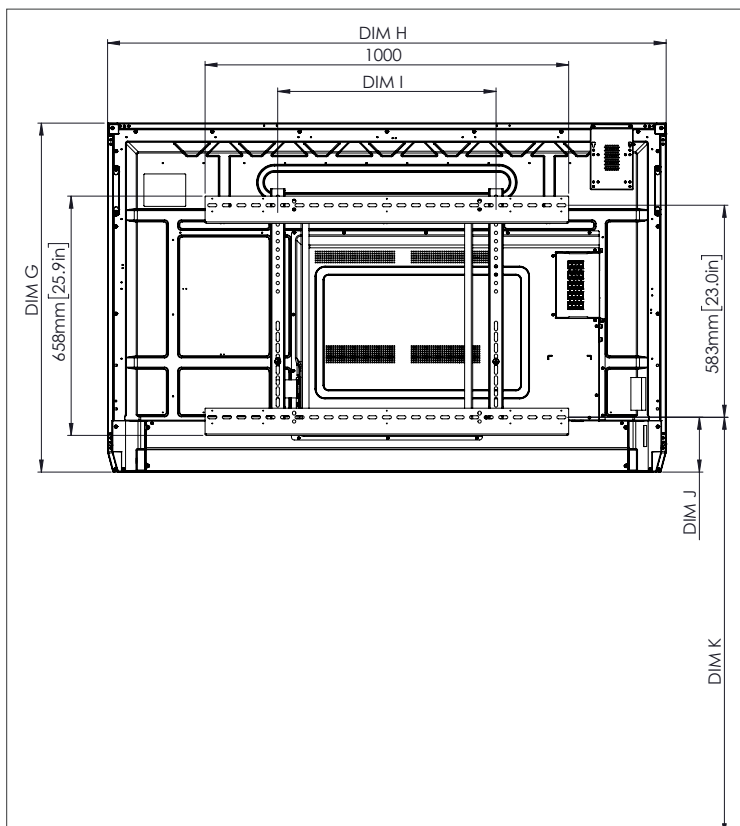

SUPPORT

For all Promethean products, visit [Support.PrometheanWorld.com](https://www.Support.PrometheanWorld.com).

TECHNICAL DRAWINGS

65" 4K

Front

DIM	DIMENSION (MM)	DIMENSION (IN)
A	1641	64.6
B	1430	56.3
C	805	31.7
D	1101	43.3
E	133	5.2
F	83	3.3
G	960	37.8
H	1536	60.5
I	600	23.6
J Min	151	5.9
J Max	289	11.4
K Min	1151	45.3
K Max	1289	50.7
L Max	92	3.6

Back

Side

TECHNICAL DRAWINGS

75"

Front

DIM	DIMENSION (MM)	DIMENSION (IN)
A	1895	74.6
B	1652	65.0
C	929	36.6
D	1105	43.5
E	144	5.7
F	76	3.0
G	1093	43.0
H	1767	69.6
I	600	23.6
J Min	228	9.0
J Max	365	14.4
K Min	1228	48.3
K Max	1365	53.7
L Max	81	4.0

TECHNICAL DRAWINGS

86"

Front

DIM	DIMENSION (MM)	DIMENSION (IN)
A	2177	85.7
B	1897	74.7
C	1067	42.0
D	1107	43.6
E	155	6.1
F	78	3.1
G	1236	48.7
H	2018	79.4
I	700	27.6
J Min	292	11.5
J Max	430	16.9
K Min	1292	50.9
K Max	1430	56.3
L Max	112	4.4