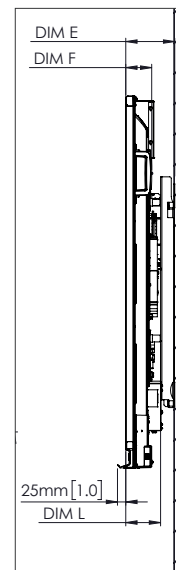

ActivPanel 2019 Nickel SS 04/19 v1.8 EN-INTL

Page 4

© 2019 Promethean Limited. All rights reserved. Promethean Ltd. is owner of a number of trademarks in several jurisdictions across the world including but not limited to Promethean, the Promethean logo, ActivPanel, Nickel, Vellum, and ActivSoundBar. All third-party trademarks (including logos and icons) referenced by Promethean remain the property of their respective owners. Unless specifically identified as such, Promethean's use of third-party trademarks does not indicate any relationship, sponsorship, or endorsement between Promethean and the owners of these trademarks. Applicable Terms and Conditions for warranty and support available at PrometheanWorld.com/Warranty. All weights and dimensions are approximate. Product specifications are subject to change without notice. PrometheanWorld.com.