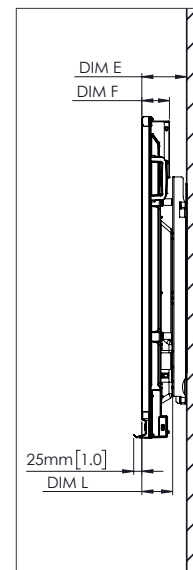

SUPPORT

For all Promethean products, visit [Support.PrometheanWorld.com](https://www.Support.PrometheanWorld.com).

TECHNICAL DRAWINGS

65" 4K

Front

DIM	DIMENSION (MM)	DIMENSION (IN)
A	1641	64.6
B	1430	56.3
C	805	31.7
D	1101	43.3
E	133	5.2
F	83	3.3
G	960	37.8
H	1536	60.5
I	600	23.6
J Min	151	5.9
J Max	289	11.4
K Min	1151	45.3
K Max	1289	50.7
L Max	92	3.6

Back

Side

TECHNICAL DRAWINGS

75"

Front

DIM	DIMENSION (MM)	DIMENSION (IN)
A	1895	74.6
B	1652	65.0
C	929	36.6
D	1105	43.5
E	144	5.7
F	76	3.0
G	1093	43.0
H	1767	69.6
I	600	23.6
J Min	228	9.0
J Max	365	14.4
K Min	1228	48.3
K Max	1365	53.7
L Max	81	4.0

TECHNICAL DRAWINGS

86"

Front

DIM	DIMENSION (MM)	DIMENSION (IN)
A	2177	85.7
B	1897	74.7
C	1067	42.0
D	1107	43.6
E	155	6.1
F	78	3.1
G	1236	48.7
H	2018	79.4
I	700	27.6
J Min	292	11.5
J Max	430	16.9
K Min	1292	50.9
K Max	1430	56.3
L Max	112	4.4