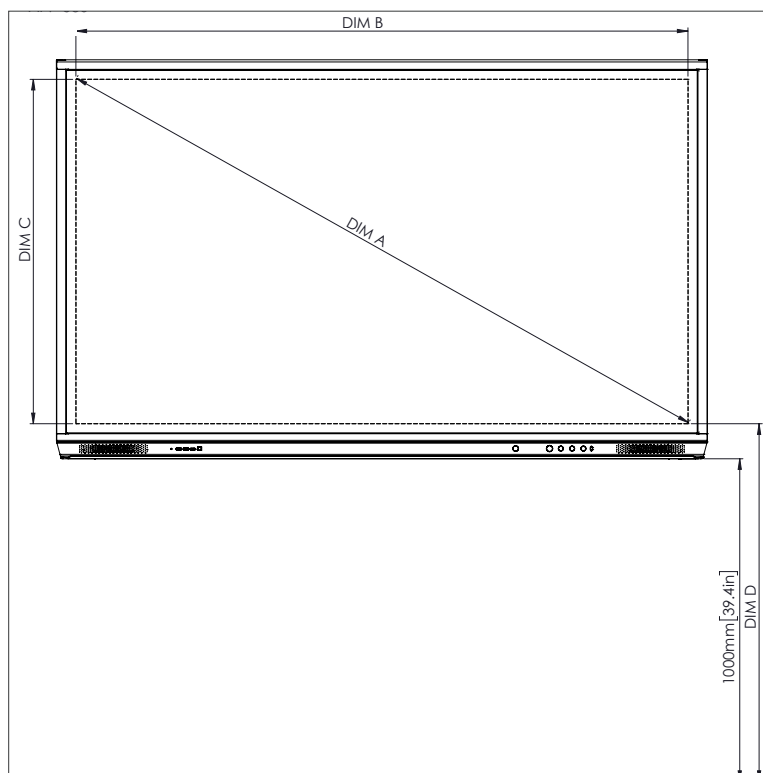

PHYSICAL SPECIFICATIONS

Panel Dimensions	65" 4K: 1536 x 960 x 114 mm (60.5 x 37.8 x 4.5 in) 75" 4K: 1767 x 1093 x 128 mm (69.6 x 43.0 x 5.0 in) 86" 4K: 2018 x 1236 x 136 mm (79.4 x 48.7 x 5.4 in)
Packed Dimensions	65" 4K: 1660 x 1045 x 245 mm (65.4 x 41.1 x 9.6 in) 75" 4K: 1880 x 1160 x 280 mm (74.0 x 45.7 x 11.0 in) 86" 4K: 2140 x 1340 x 280 mm (84.3 x 52.8 x 11.0 in)
Net Weight	65" 4K: 46 kg (101 lbs) 75" 4K: 64 kg (141 lbs) 86" 4K: 84 kg (185 lbs)
Packed Weight	65" 4K: 57 kg (125 lbs) 75" 4K: 81 kg (179 lbs) 86" 4K: 102 kg (225 lbs)

SUPPORT

For all Promethean products, visit [Support.PrometheanWorld.com](https://www.Support.PrometheanWorld.com).

TECHNICAL DRAWINGS

65" 4K

Front

DIM	DIMENSION (MM)	DIMENSION (IN)
A	1641	64.6
B	1430	56.3
C	805	31.7
D	1101	43.3
E	133	5.2
F	83	3.3
G	960	37.8
H	1536	60.5
I	600	23.6
J Min	151	5.9
J Max	289	11.4
K Min	1151	45.3
K Max	1289	50.7
L Max	92	3.6

Back

Side

TECHNICAL DRAWINGS

75"

Front

DIM	DIMENSION (MM)	DIMENSION (IN)
A	1895	74.6
B	1652	65.0
C	929	36.6
D	1105	43.5
E	144	5.7
F	76	3.0
G	1093	43.0
H	1767	69.6
I	600	23.6
J Min	228	9.0
J Max	365	14.4
K Min	1228	48.3
K Max	1365	53.7
L Max	81	4.0

TECHNICAL DRAWINGS

86"

Front

DIM	DIMENSION (MM)	DIMENSION (IN)
A	2177	85.7
B	1897	74.7
C	1067	42.0
D	1107	43.6
E	155	6.1
F	78	3.1
G	1236	48.7
H	2018	79.4
I	700	27.6
J Min	292	11.5
J Max	430	16.9
K Min	1292	50.9
K Max	1430	56.3
L Max	112	4.4