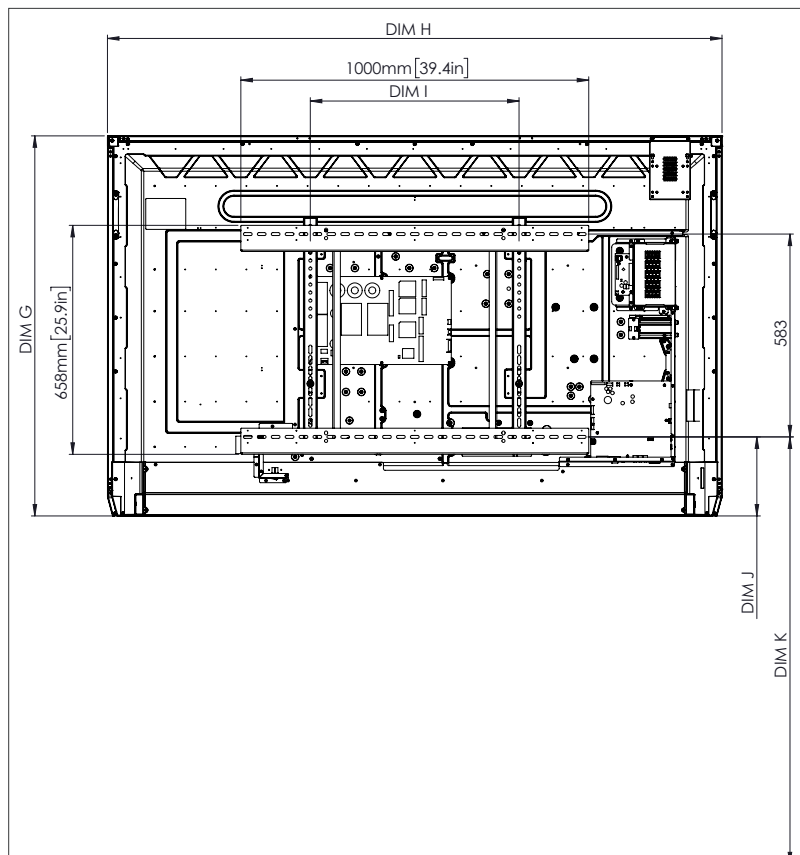

TECHNICAL DRAWINGS

75"

Front

DIM	DIMENSION (MM)	DIMENSION (IN)
A	1895	74.6
B	1652	65.0
C	929	36.6
D	1105	43.5
E	144	5.7
F	76	3.0
G	1093	43.0
H	1767	69.6
I	600	23.6
J Min	228	9.0
J Max	365	14.4
K Min	1228	48.3
K Max	1365	53.7
L Max	81	4.0

Back

Side

ActivPanel 2019 Nickel SS 04/19 v1.8 EN-INTL

Page 4

© 2019 Promethean Limited. All rights reserved. Promethean Ltd. is owner of a number of trademarks in several jurisdictions across the world including but not limited to Promethean, the Promethean logo, ActivPanel, Nickel, Vellum, and ActivSoundBar. All third-party trademarks (including logos and icons) referenced by Promethean remain the property of their respective owners. Unless specifically identified as such, Promethean's use of third-party trademarks does not indicate any relationship, sponsorship, or endorsement between Promethean and the owners of these trademarks. Applicable Terms and Conditions for warranty and support available at PrometheanWorld.com/Warranty. All weights and dimensions are approximate. Product specifications are subject to change without notice. PrometheanWorld.com.