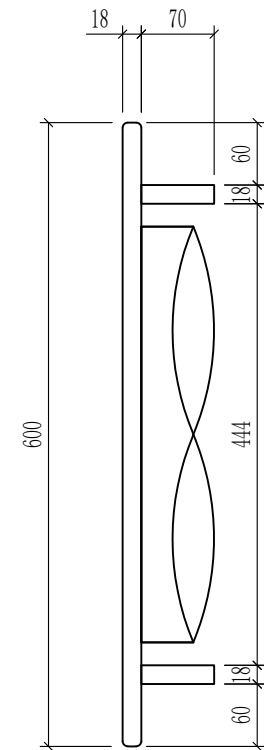

modern teaching aids

Stockholm Rectangular Table Top 120 x 60cm