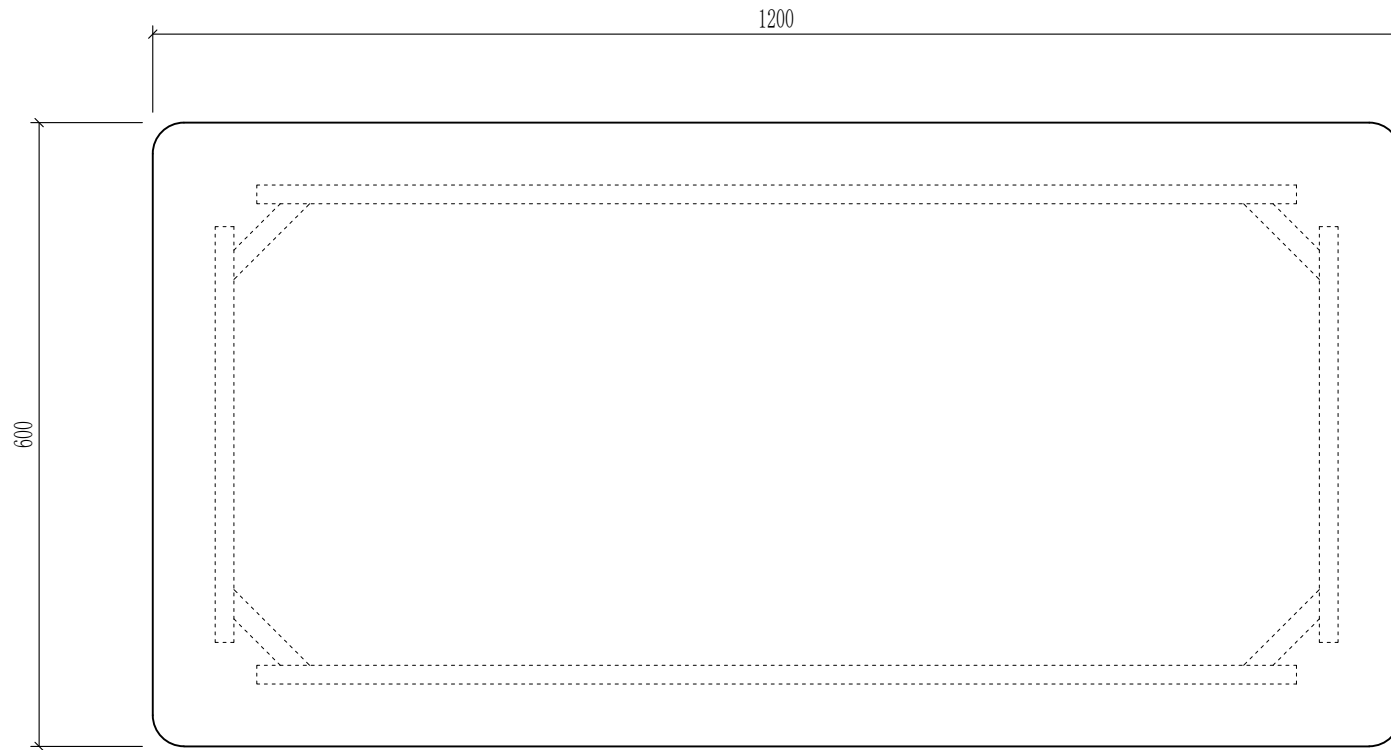

modern teaching aids

Stockholm Rectangular Table Top 120 x 60cm