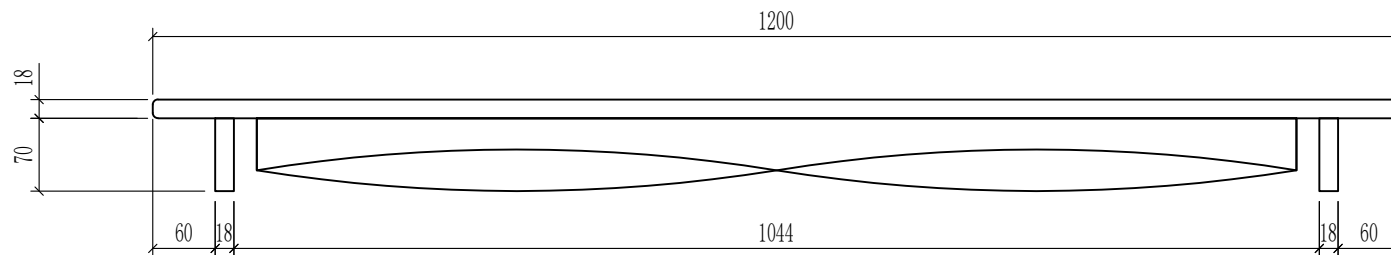

modern teaching aids

Stockholm Rectangular Table Top 120 x 60cm