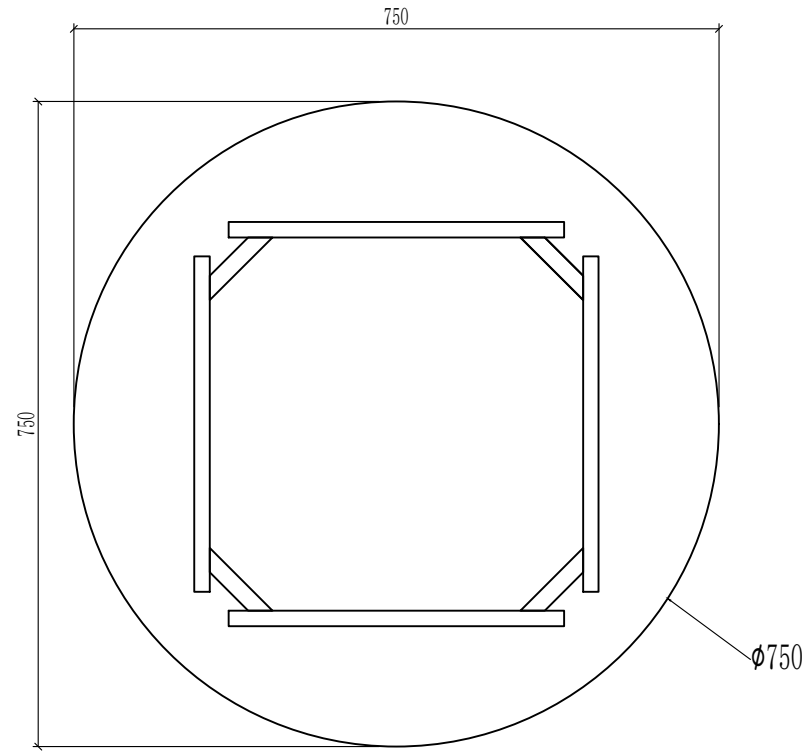

modern teaching aids

Stockholm 75cm Round Circular Table 50cm H