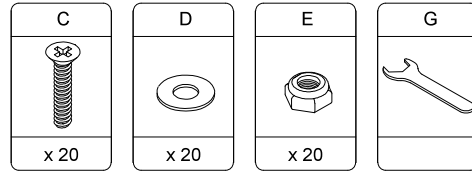

This furniture is imported by :

Modern Teaching Aids

Level 1,122-126 Old Pittwater Road, Brookvale, NSW, 2100, Australia

Phone: 1800 251 497

Fax: 1800 151 492

www.teaching.com.au

www.teaching.co.nz

Parts & Fittings:

| A | B | C | D | E | F | G |
|---|---|---|---|---|---|---|
|  |  |  |  |  |  |  |
| Ø7x50mm | Ø6x30mm | Ø6x25mm | | | | |
| x 54 | x 24 | x 20 | x 20 | x 20 | x 1 | x 1 |

Assembly:

1.

2.

3.

4.

5.

6.