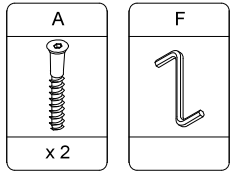

This furniture is imported by :

Modern Teaching Aids

Level 1,122-126 Old Pittwater Road, Brookvale, NSW, 2100, Australia

Phone: 1800 251 497

Fax: 1800 151 492

www.teaching.com.au

www.teaching.co.nz

Parts & Fittings:

| A | B | C | D | E | F | G |
|---|---|---|---|---|---|---|
|  |  |  |  |  |  |  |
| Ø7x50mm | Ø6x30mm | Ø6x25mm | | | | |
| x 54 | x 24 | x 20 | x 20 | x 20 | x 1 | x 1 |

Assembly:

1.

2.

3.

4.

5.

6.